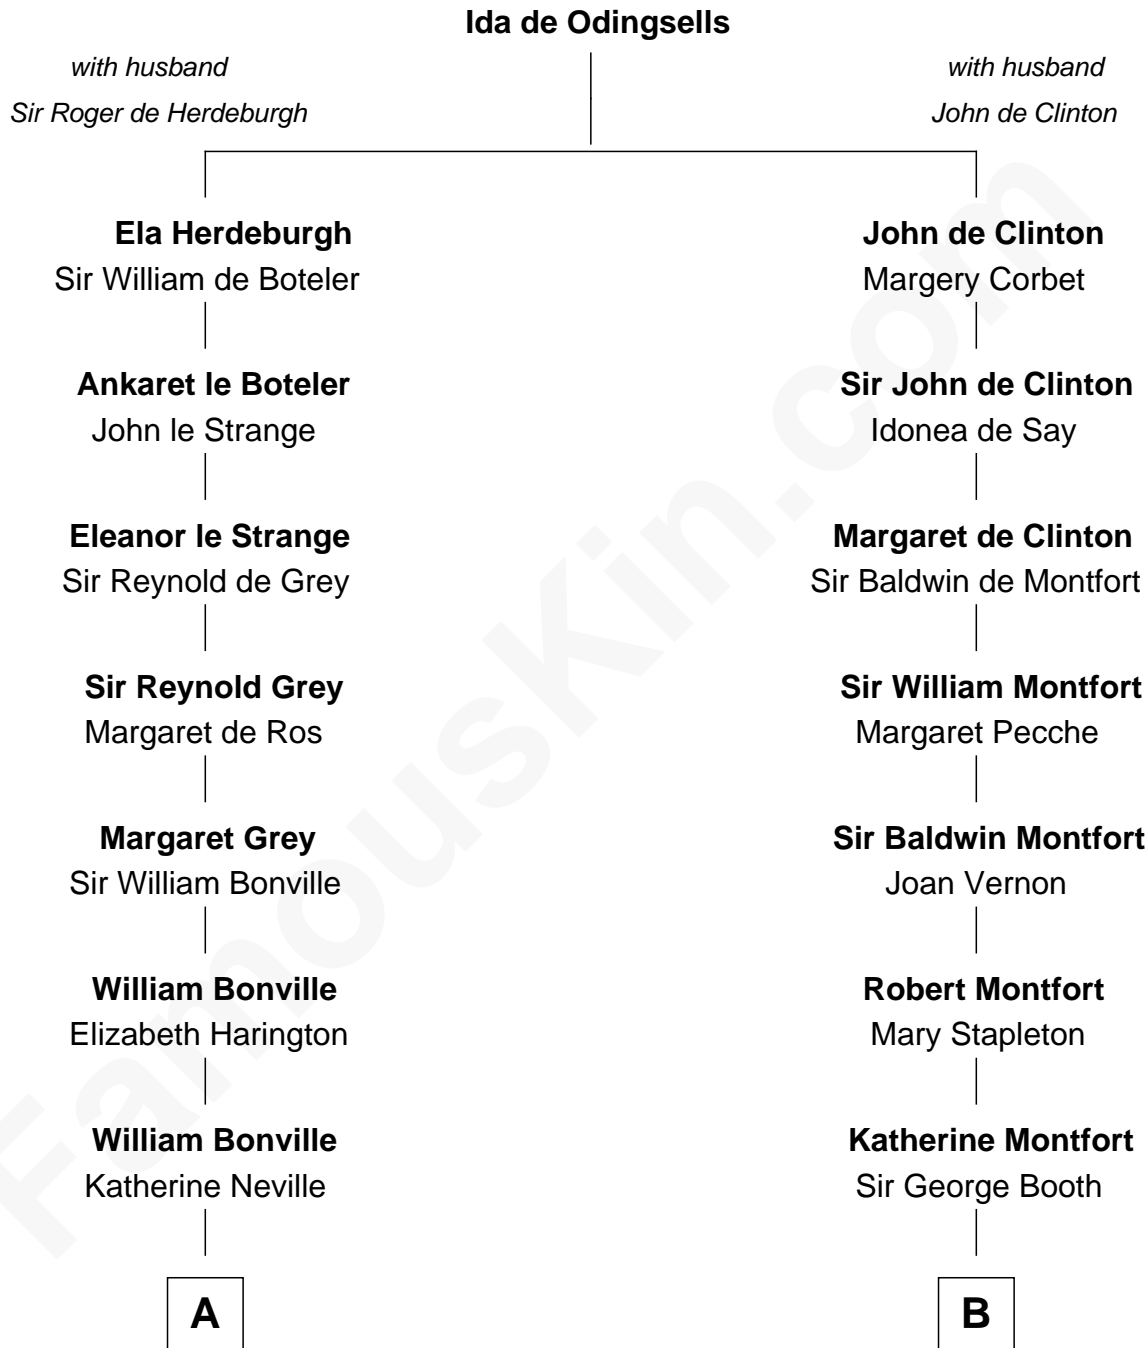

FamousKin.com Relationship Chart of

Dick Clark

Radio and TV Host

21st cousin of

Christian Herter

59th Governor of Massachusetts

C

Julia H. Mudge
George Barnard

George Barnard
Jane Sophia Fuller

Charles Fuller Barnard
Anna May Aldridge

Julia Fuller Barnard
Richard Augustus Clark

Dick Clark
Radio and TV Host

D

Sarah Fiske
Erastus Miles

Archibald Miles
Mary Treese

Mary Miles
Christian Herter