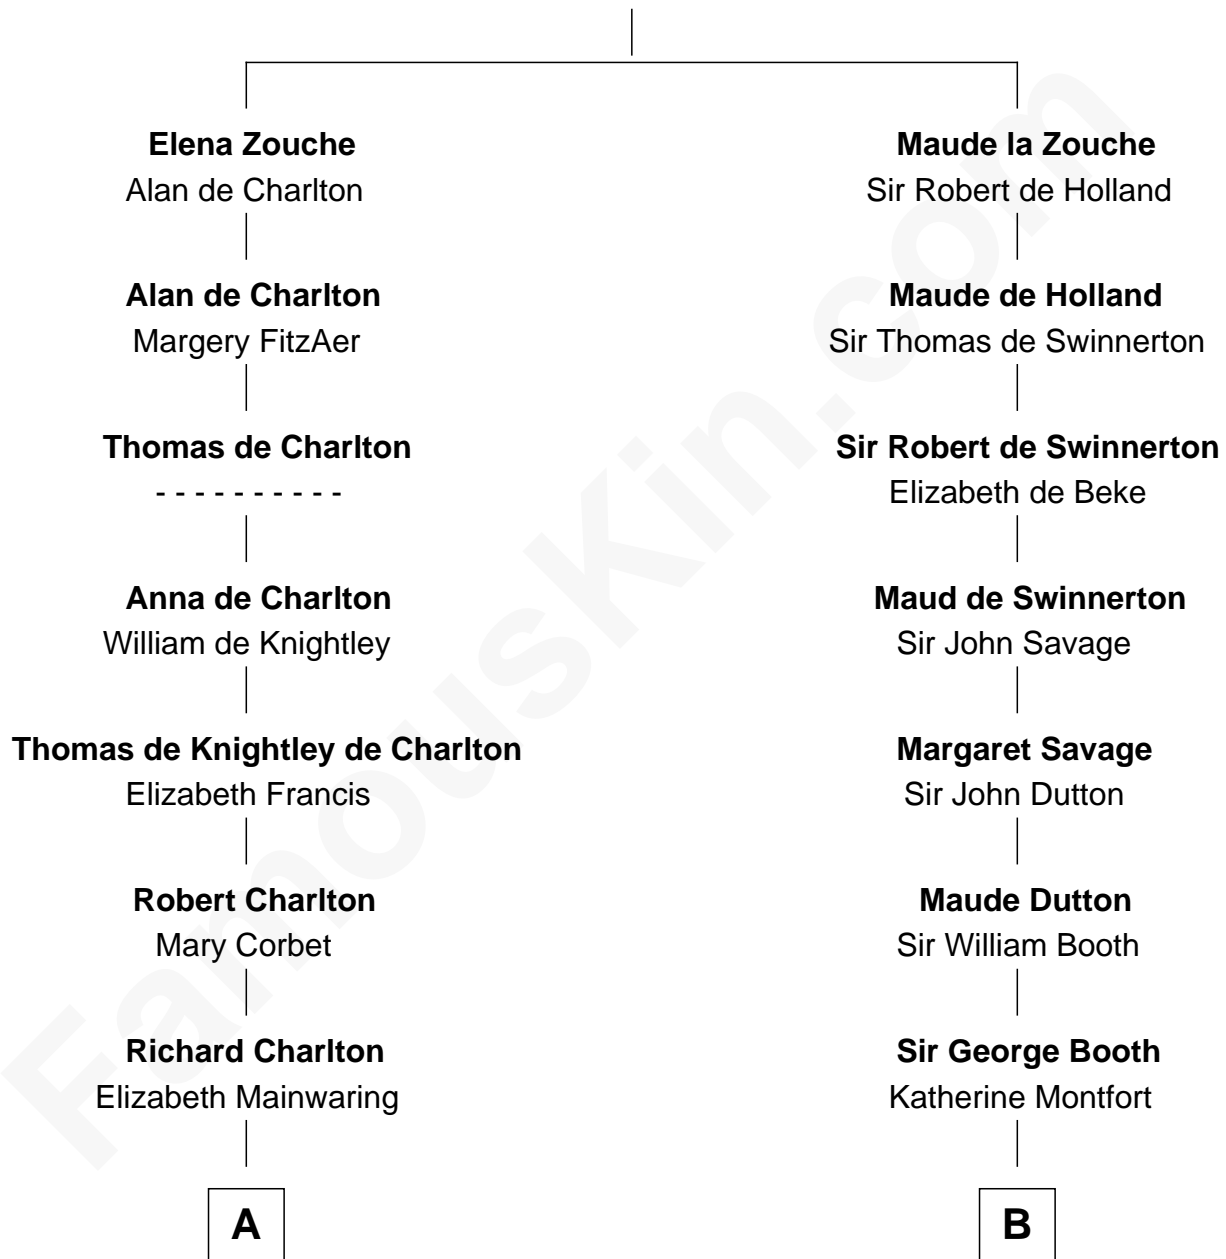

FamousKin.com Relationship Chart of

Dick Clark

Radio and TV Host

20th cousin 1 time removed of

Christian Herter

59th Governor of Massachusetts

Sir Alan la Zouche

Eleanor de Segrave

C

George Barnard
Jane Sophia Fuller

Charles Fuller Barnard
Anna May Aldridge

Julia Fuller Barnard
Richard Augustus Clark

Dick Clark
Radio and TV Host

D

Sarah Fiske
Erastus Miles

Archibald Miles
Mary Treese