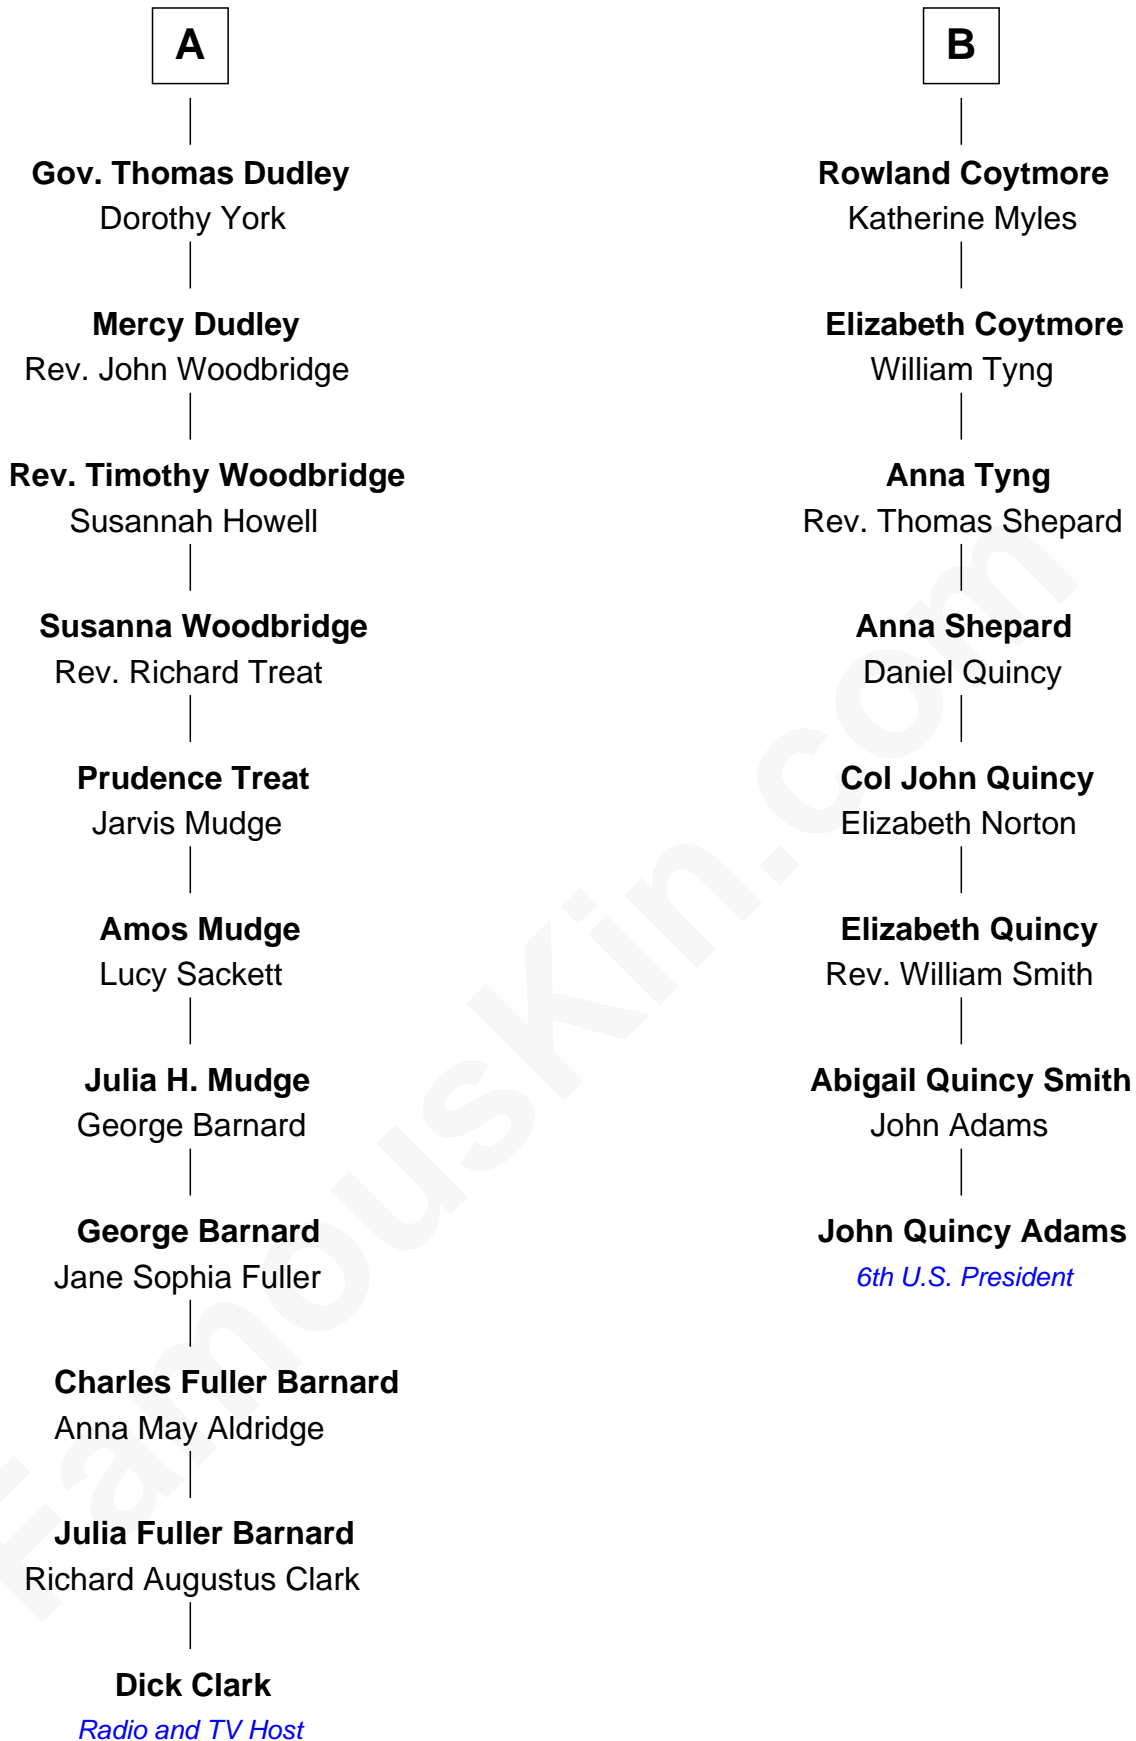

# FamousKin.com Relationship Chart of

**Dick Clark**

*Radio and TV Host*

14th cousin 3 times removed of

**John Quincy Adams**

*6th U.S. President*

**John of Gaunt**

Katherine Roet

Dick Clark photo by [Alan Light](#) (CC BY 2.0)