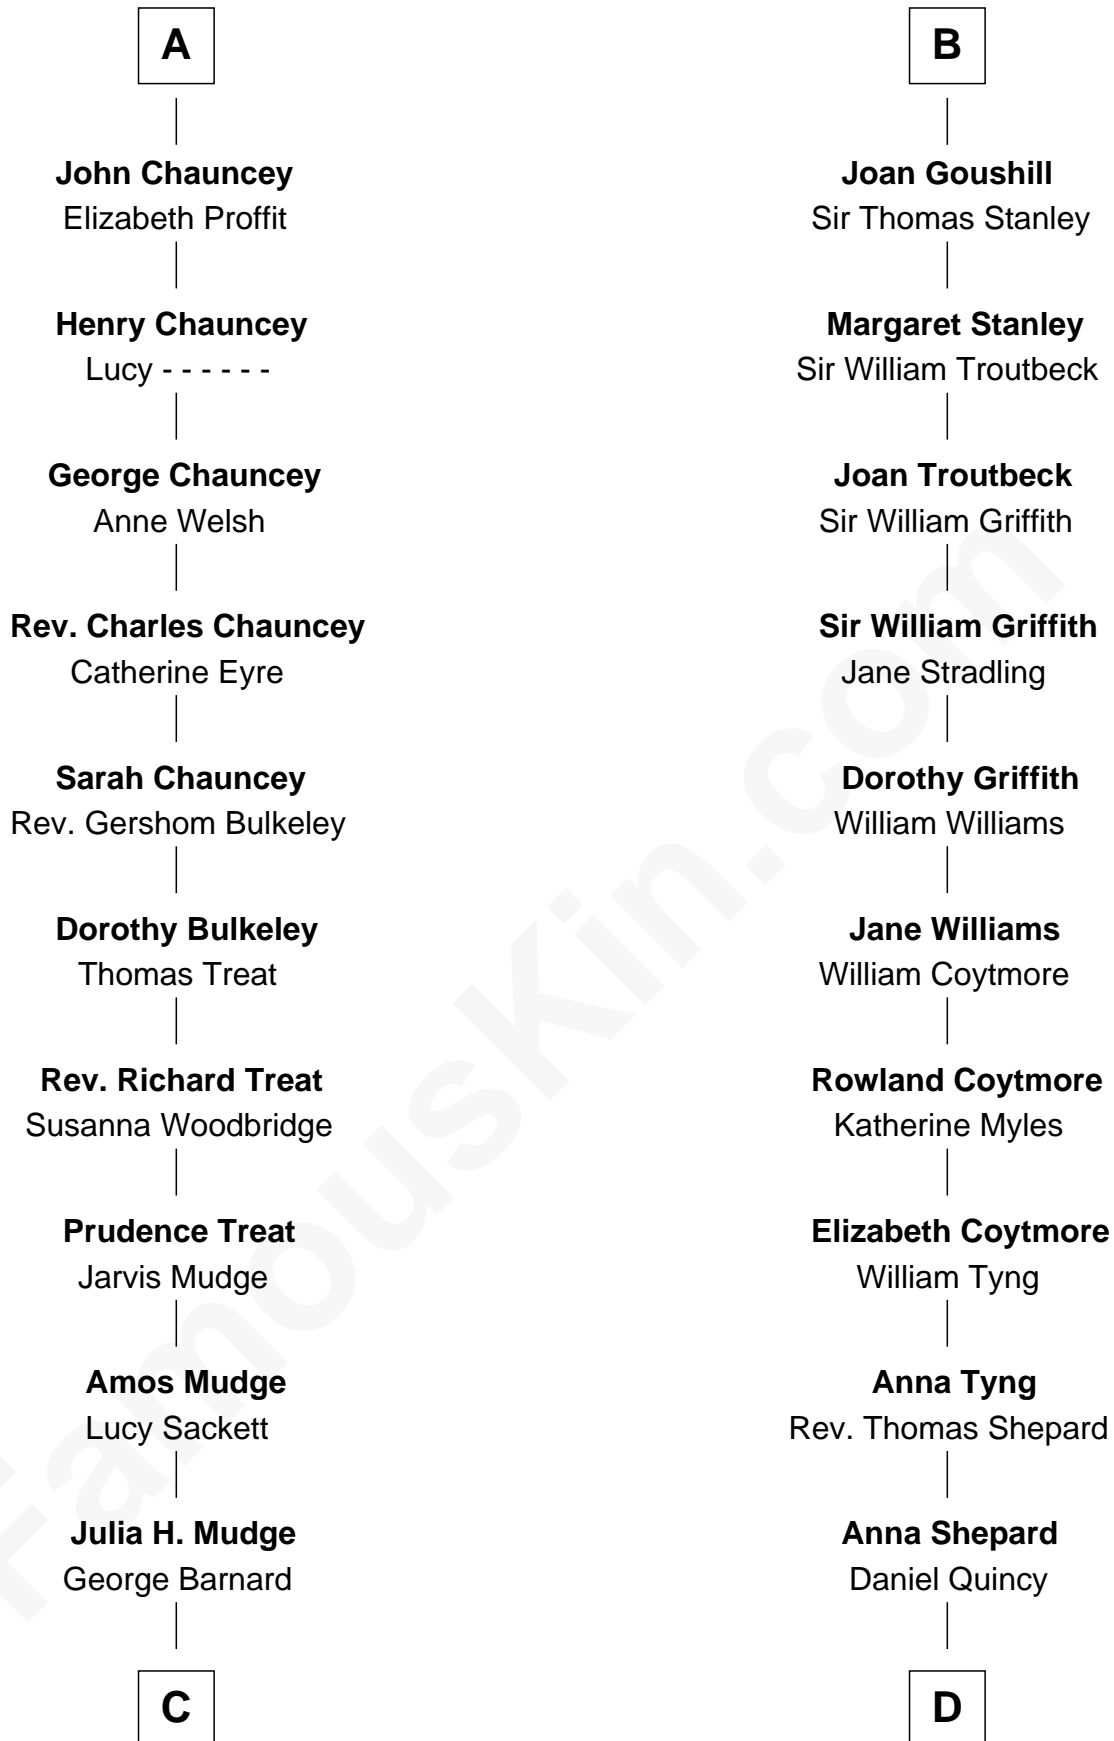

# FamousKin.com Relationship Chart of

**Dick Clark**

*Radio and TV Host*

20th cousin of

**John Quincy Adams**

*6th U.S. President*

**C**

**George Barnard**  
Jane Sophia Fuller

**Charles Fuller Barnard**  
Anna May Aldridge

**Julia Fuller Barnard**  
Richard Augustus Clark

**Dick Clark**  
*Radio and TV Host*

**D**

**Col John Quincy**  
Elizabeth Norton

**Elizabeth Quincy**  
Rev. William Smith