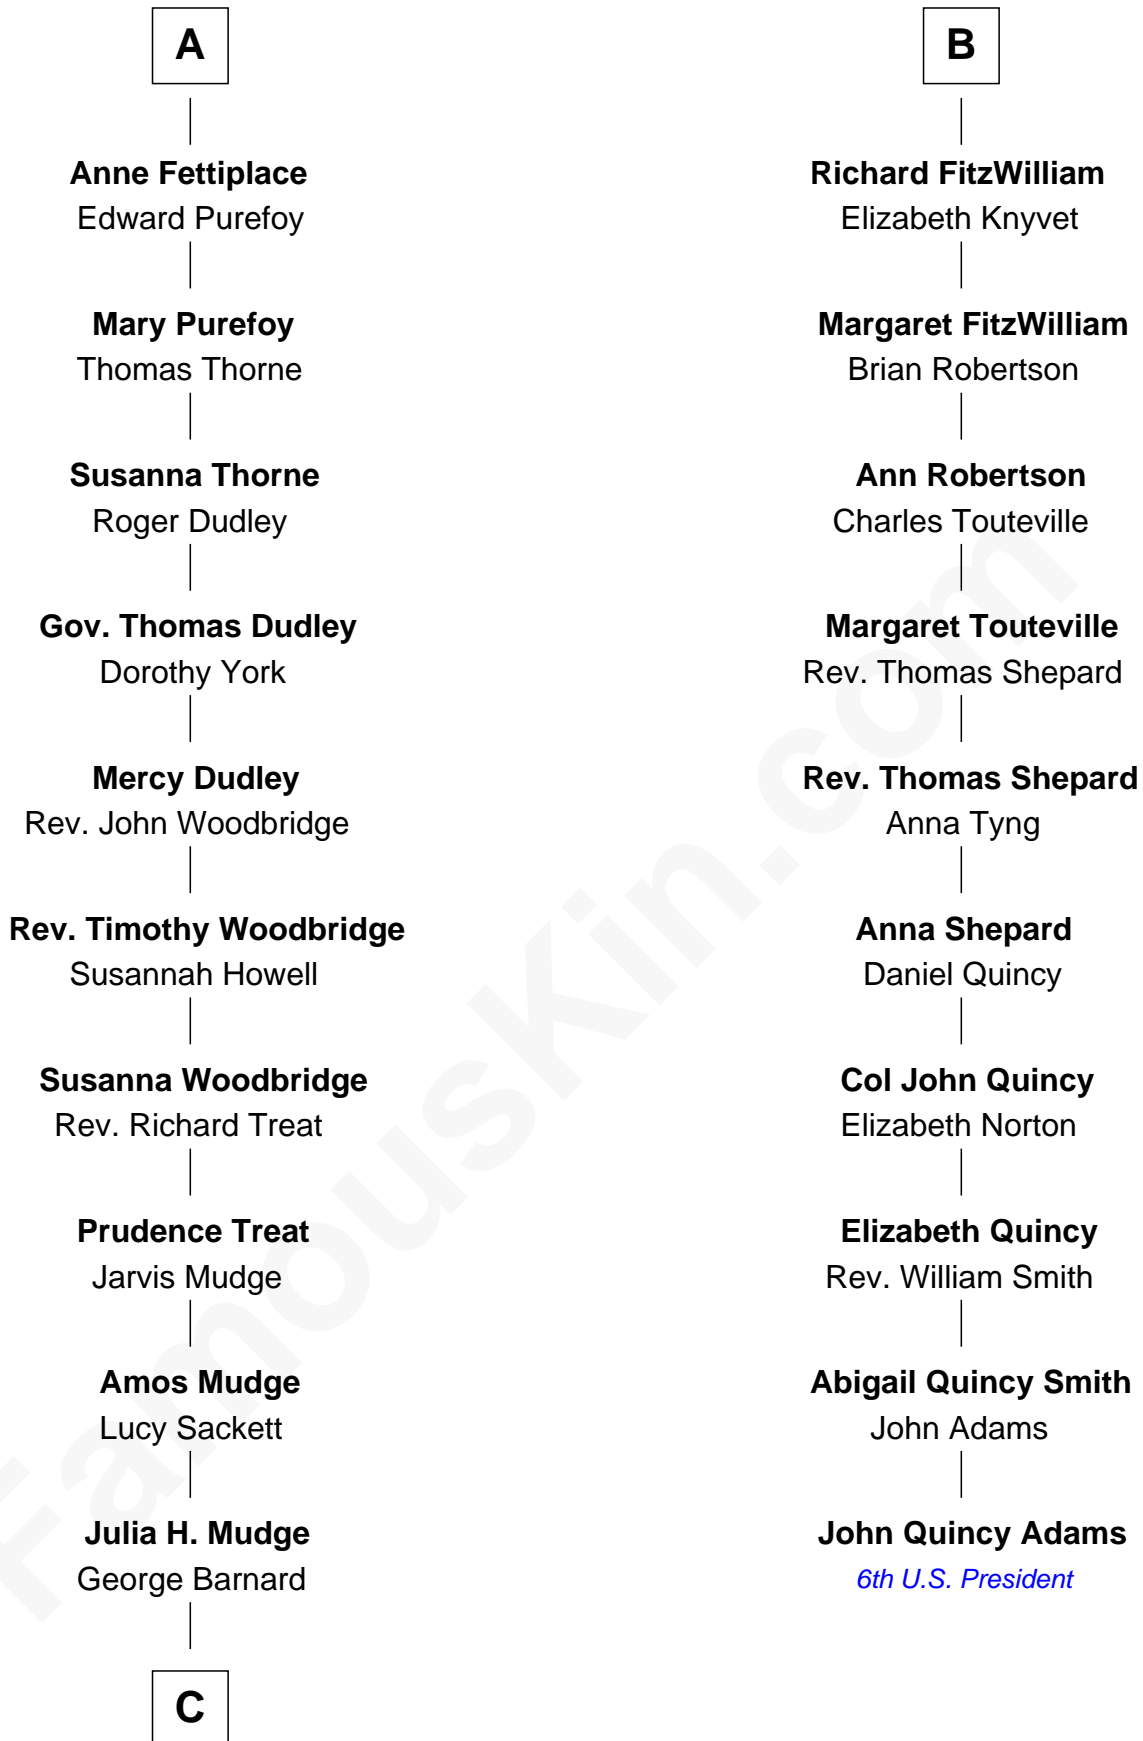

FamousKin.com Relationship Chart of

Dick Clark

Radio and TV Host

16th cousin 4 times removed of

John Quincy Adams

6th U.S. President

William de Odingsells

Ela FitzWalter

Margaret de Oddingseles

Sir John de Grey

Sir John Grey

Avice Marmion

Maud Grey

Sir Thomas Harcourt

Sir Thomas Harcourt

Jane Fraunceys

John de Clinton

William de Clinton

Julian de Leybourne

Elizabeth de Clinton

Sir John FitzWilliam

Sir William FitzWilliam

Maude de Cromwell

Sir John FitzWilliam

Eleanor Greene

John FitzWilliam

Helen Villiers

Sir William FitzWilliam

Anne Hawes

B

C

—
George Barnard
Jane Sophia Fuller