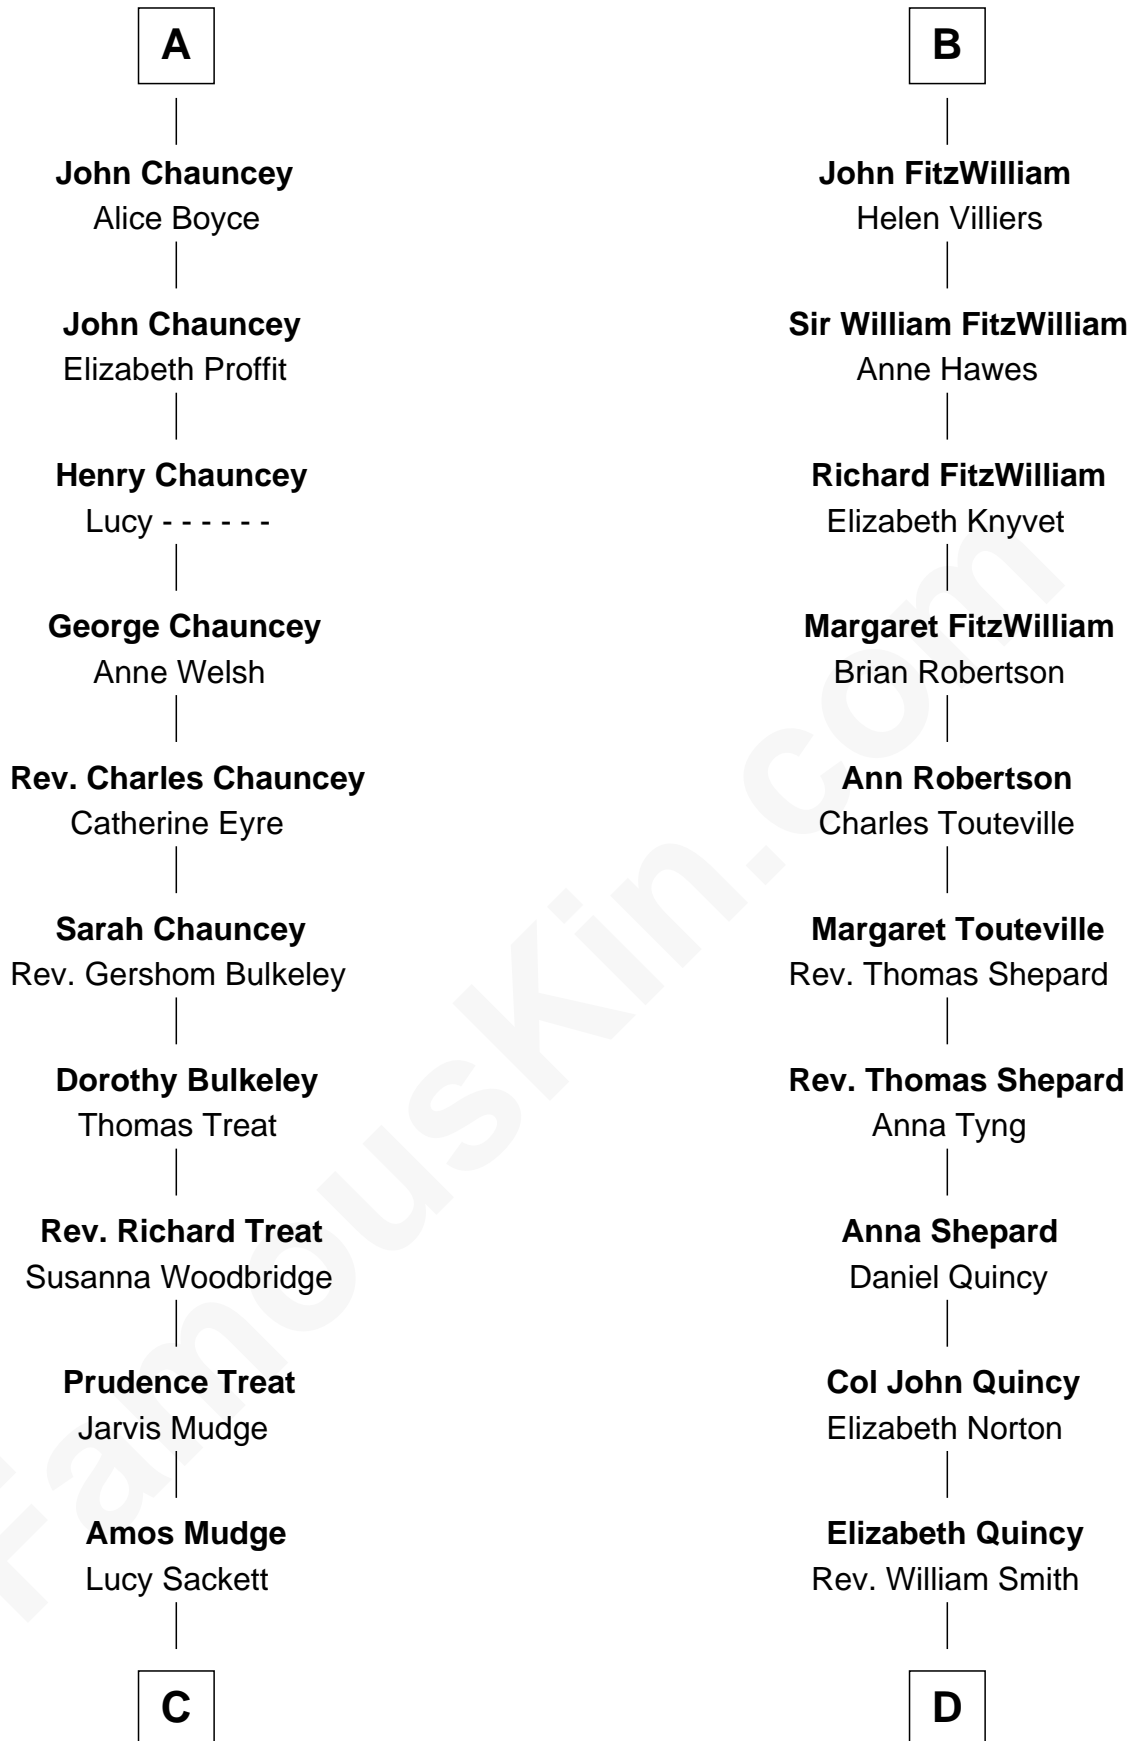

# FamousKin.com Relationship Chart of

**Dick Clark**

*Radio and TV Host*

18th cousin 3 times removed of

**John Quincy Adams**

*6th U.S. President*

**Sir William Marshal**

Isabel de Clare

FamousKin.com