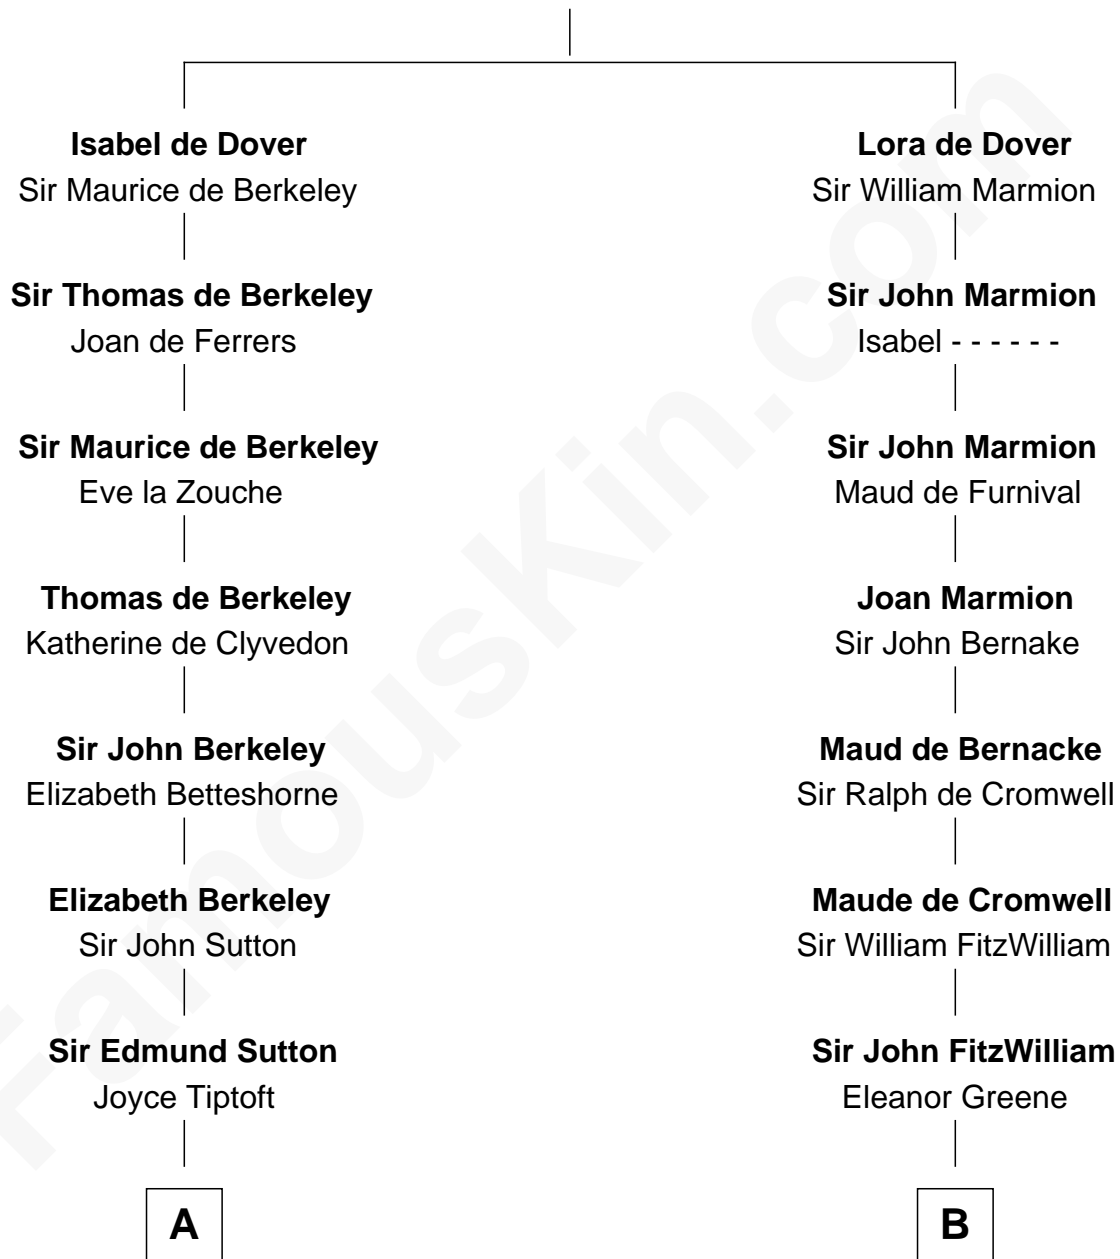

FamousKin.com Relationship Chart of

Dick Clark

Radio and TV Host

17th cousin 4 times removed of

Abigail (Smith) Adams

First Lady of President John Adams

Sir Richard FitzRoy

Rose de Dover

C

Julia H. Mudge

George Barnard

George Barnard

Jane Sophia Fuller

Charles Fuller Barnard

Anna May Aldridge

Julia Fuller Barnard