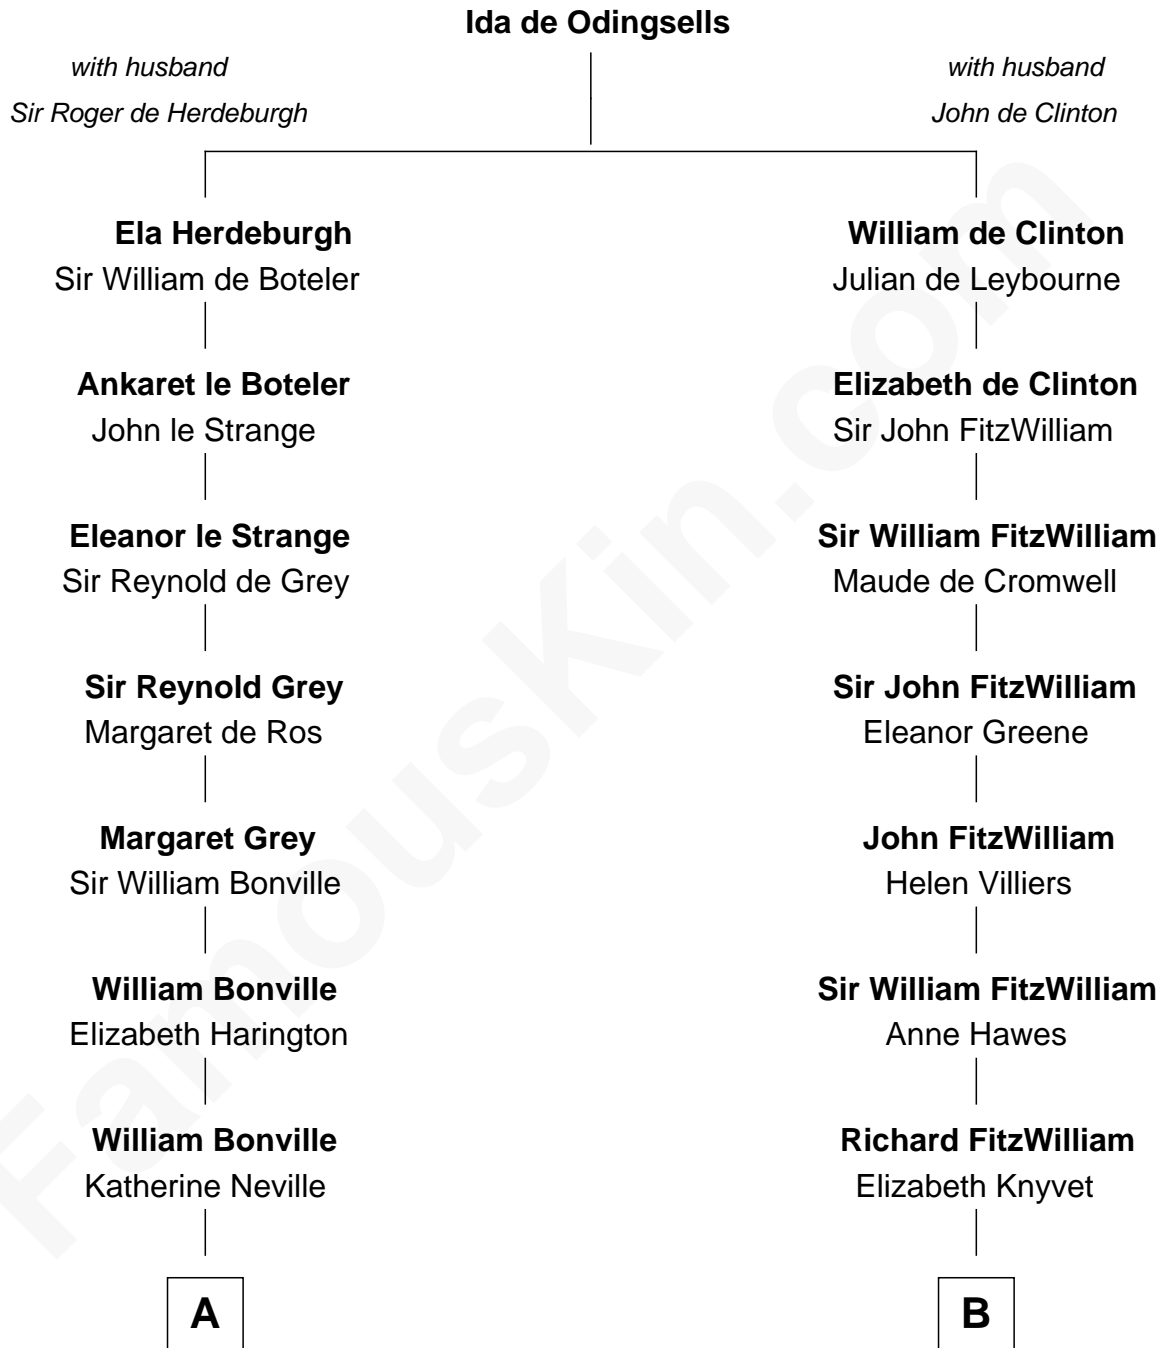

FamousKin.com Relationship Chart of

Dick Clark

Radio and TV Host

14th cousin 7 times removed of

Abigail (Smith) Adams

First Lady of President John Adams

C

—
Julia H. Mudge
George Barnard

—
George Barnard
Jane Sophia Fuller

—
Charles Fuller Barnard
Anna May Aldridge

—
Julia Fuller Barnard
Richard Augustus Clark

—
Dick Clark
Radio and TV Host

FamousKin.com