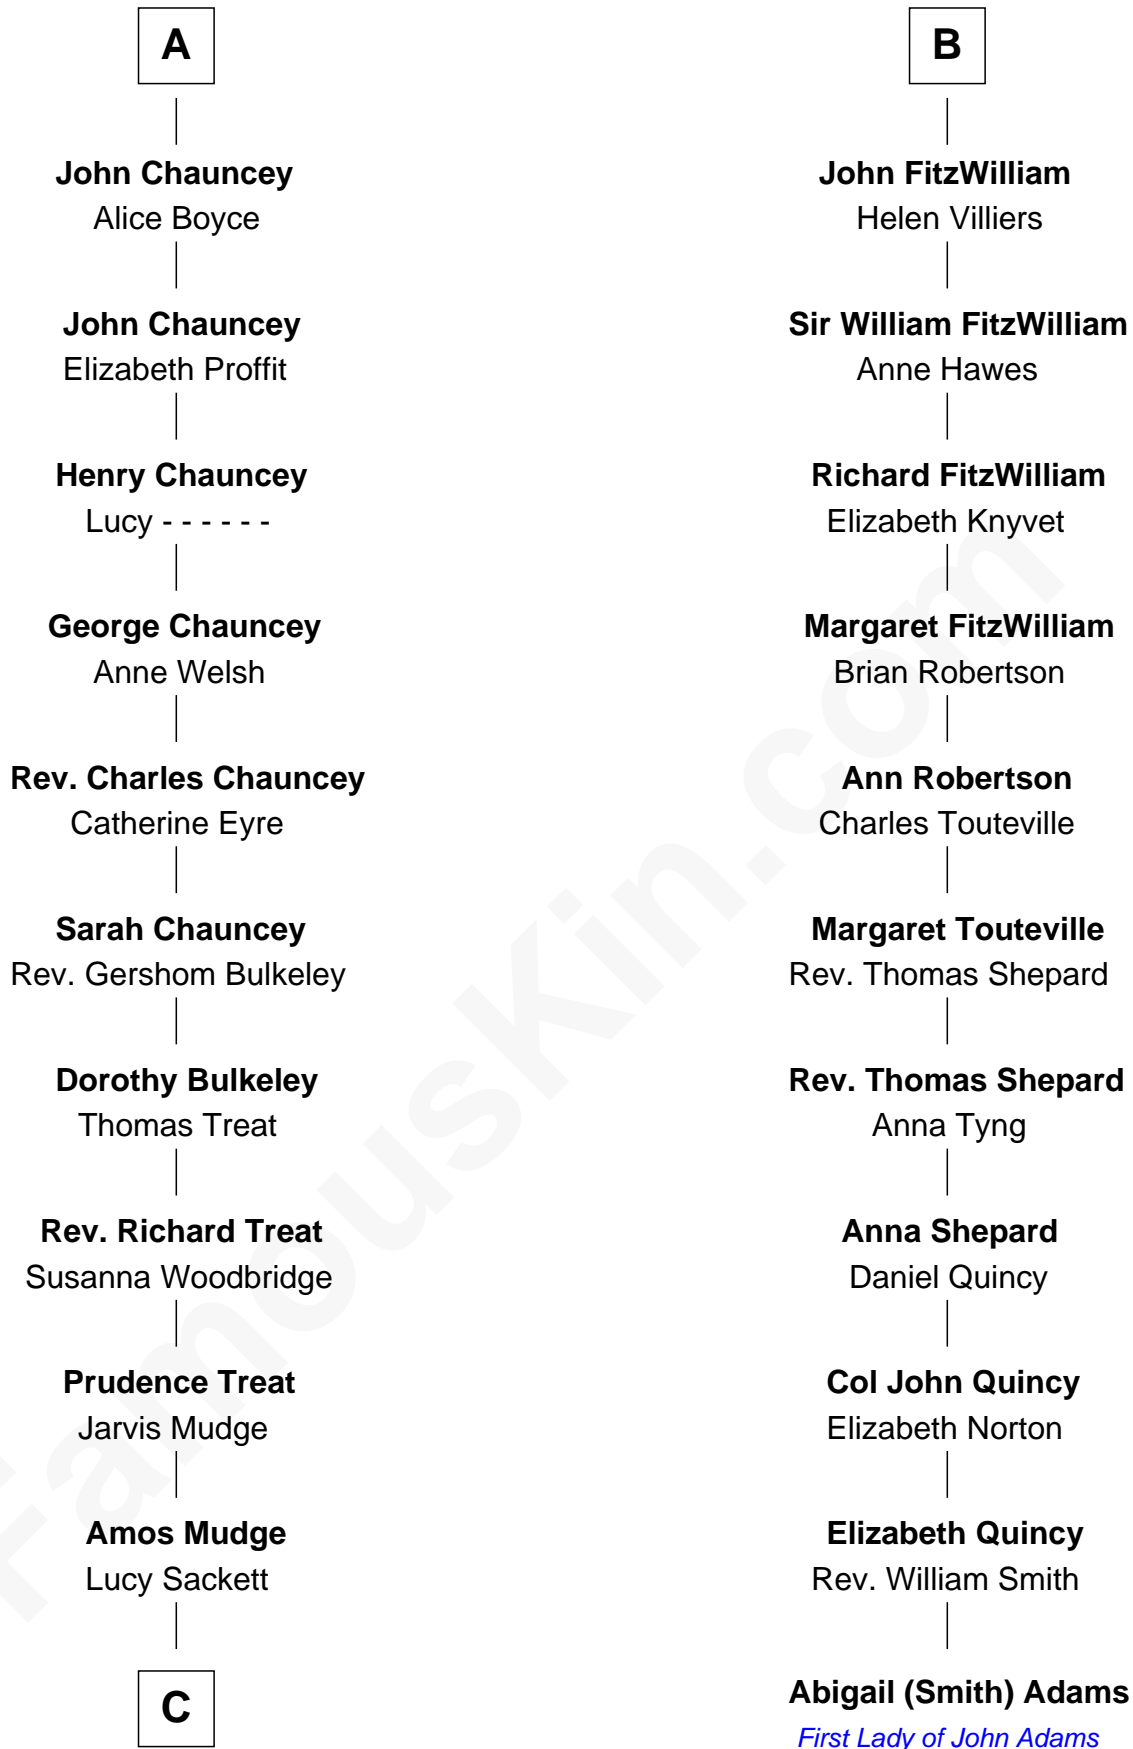

FamousKin.com Relationship Chart of

Dick Clark

Radio and TV Host

17th cousin 4 times removed of

Abigail (Smith) Adams

First Lady of President John Adams

Sir William Marshal

Isabel de Clare

C

Julia H. Mudge

George Barnard

George Barnard

Jane Sophia Fuller

Charles Fuller Barnard

Anna May Aldridge

Julia Fuller Barnard