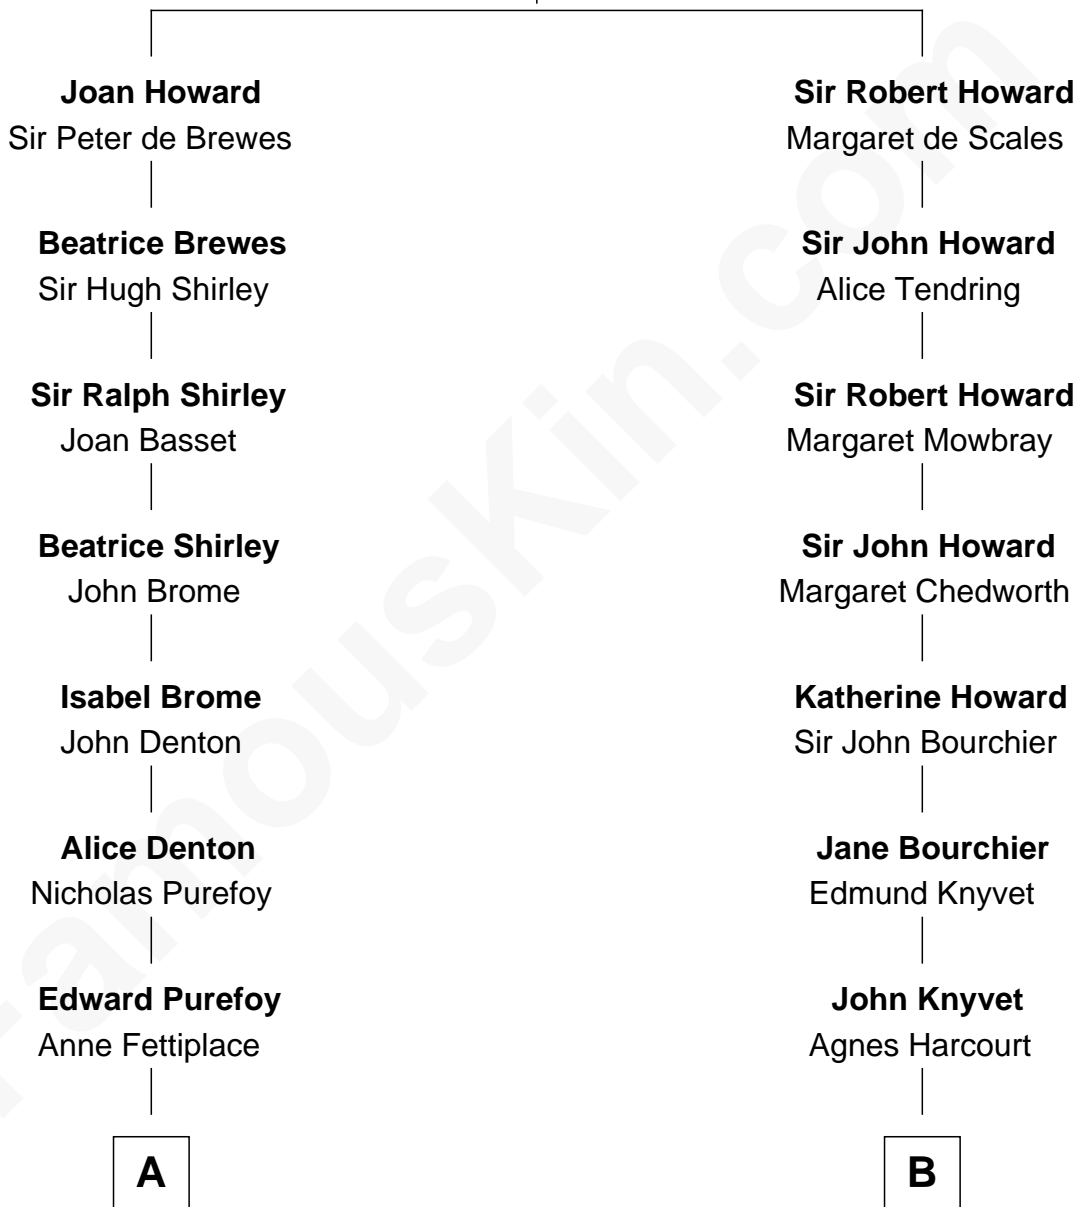

FamousKin.com Relationship Chart of

Dick Clark

Radio and TV Host

19th cousin 1 time removed of

Ted Danson

TV Actor - "Cheers", "CSI"

Sir John Howard

Alice de Bois

C

Charles Fuller Barnard

Anna May Aldridge

Julia Fuller Barnard

Richard Augustus Clark

Dick Clark

Radio and TV Host

D