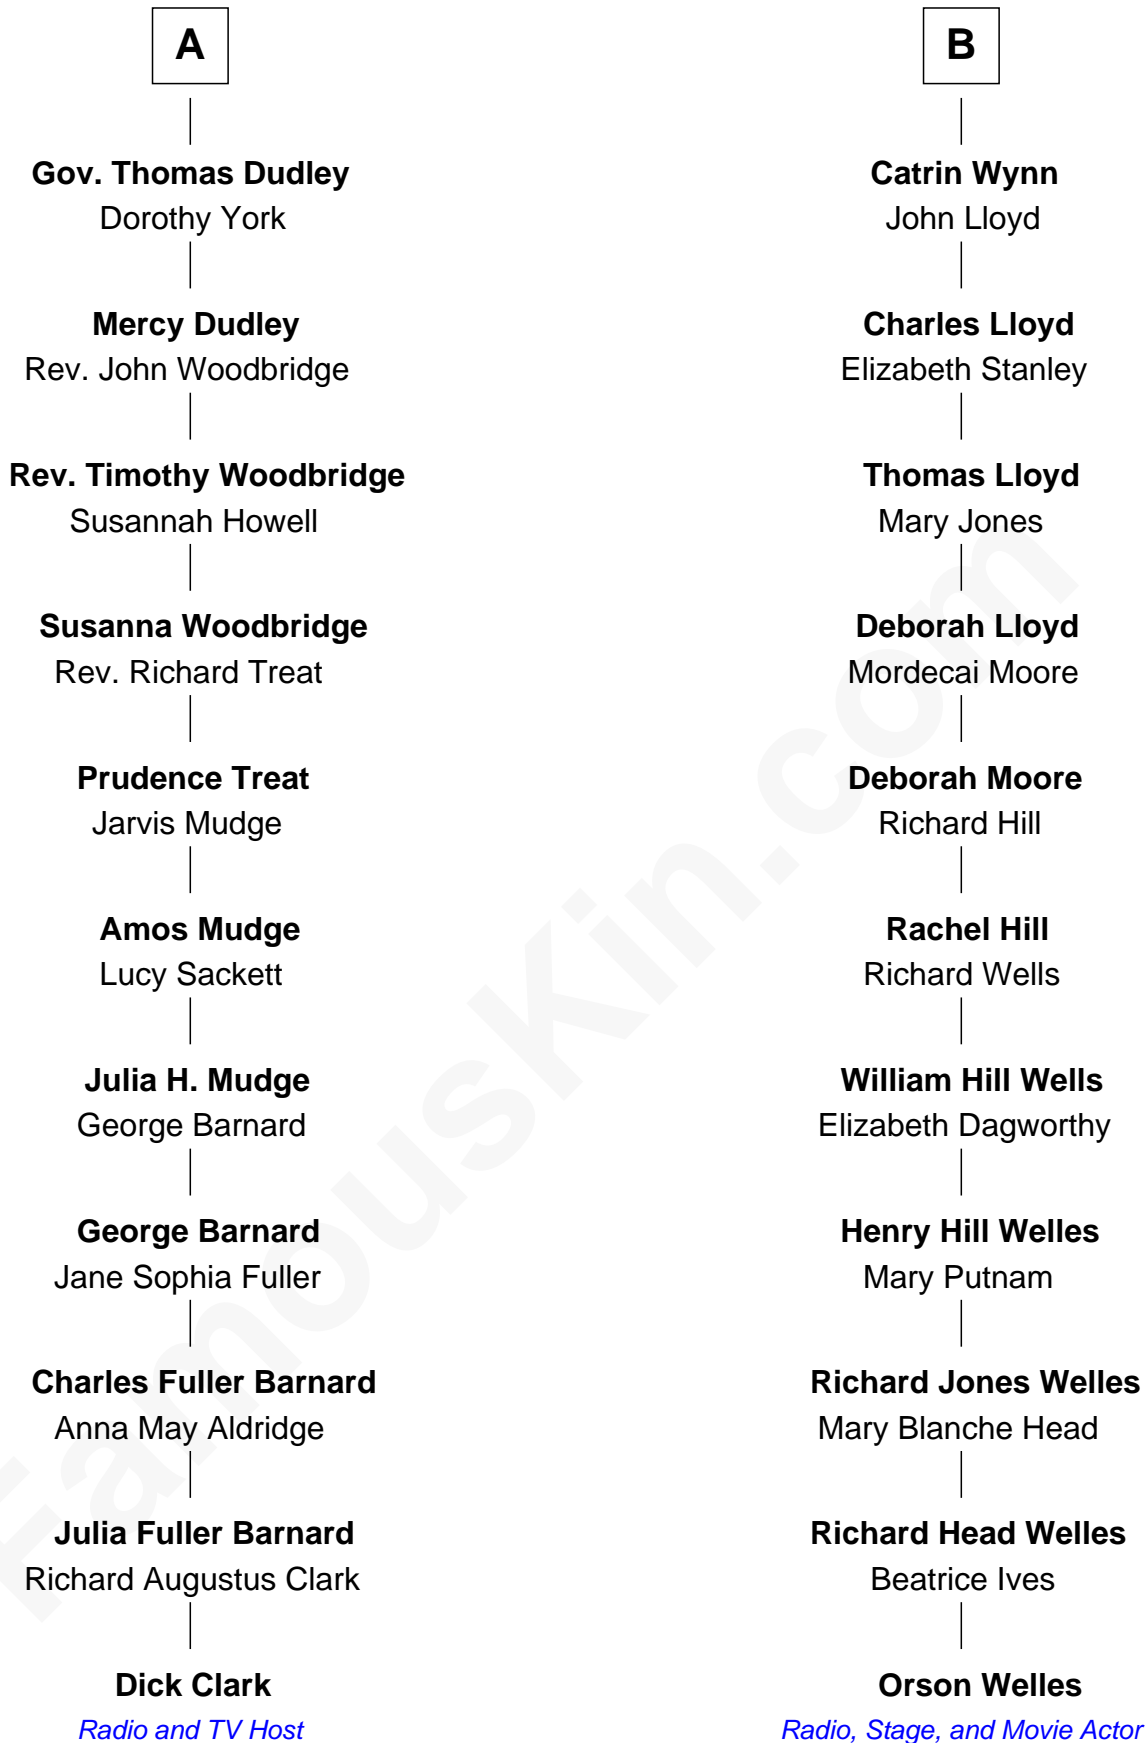

FamousKin.com Relationship Chart of

Dick Clark

Radio and TV Host

17th cousin of

Orson Welles

Radio, Stage, and Movie Actor

John of Gaunt

*with wife
Katherine Roet*

*with wife
Blanche of Lancaster*

Joan Beaufort
Sir Ralph Neville

Katherine Neville
Sir Thomas Strangeways

Joan Strangeways
Sir William Willoughby

Cecily Willoughby
Sir Edward Sutton

Sir John Sutton
Cecily Grey

Sir Henry Dudley
----- Ashton

Roger Dudley
Susanna Thorne

Henry IV, King of England
Mary de Bohun

Humphrey Plantagenet

Antigone Plantagenet
Henry Grey

Elizabeth Grey
Sir Roger Kynaston

Humphrey Kynaston
Elsbeth ferch Maredudd

Margaret Kynaston
John ap Ieuan ab Owain

Humphrey Wynn
Mawd ferch Oliver

A

B

Dick Clark photo by [Alan Light](#) (CC BY 2.0)