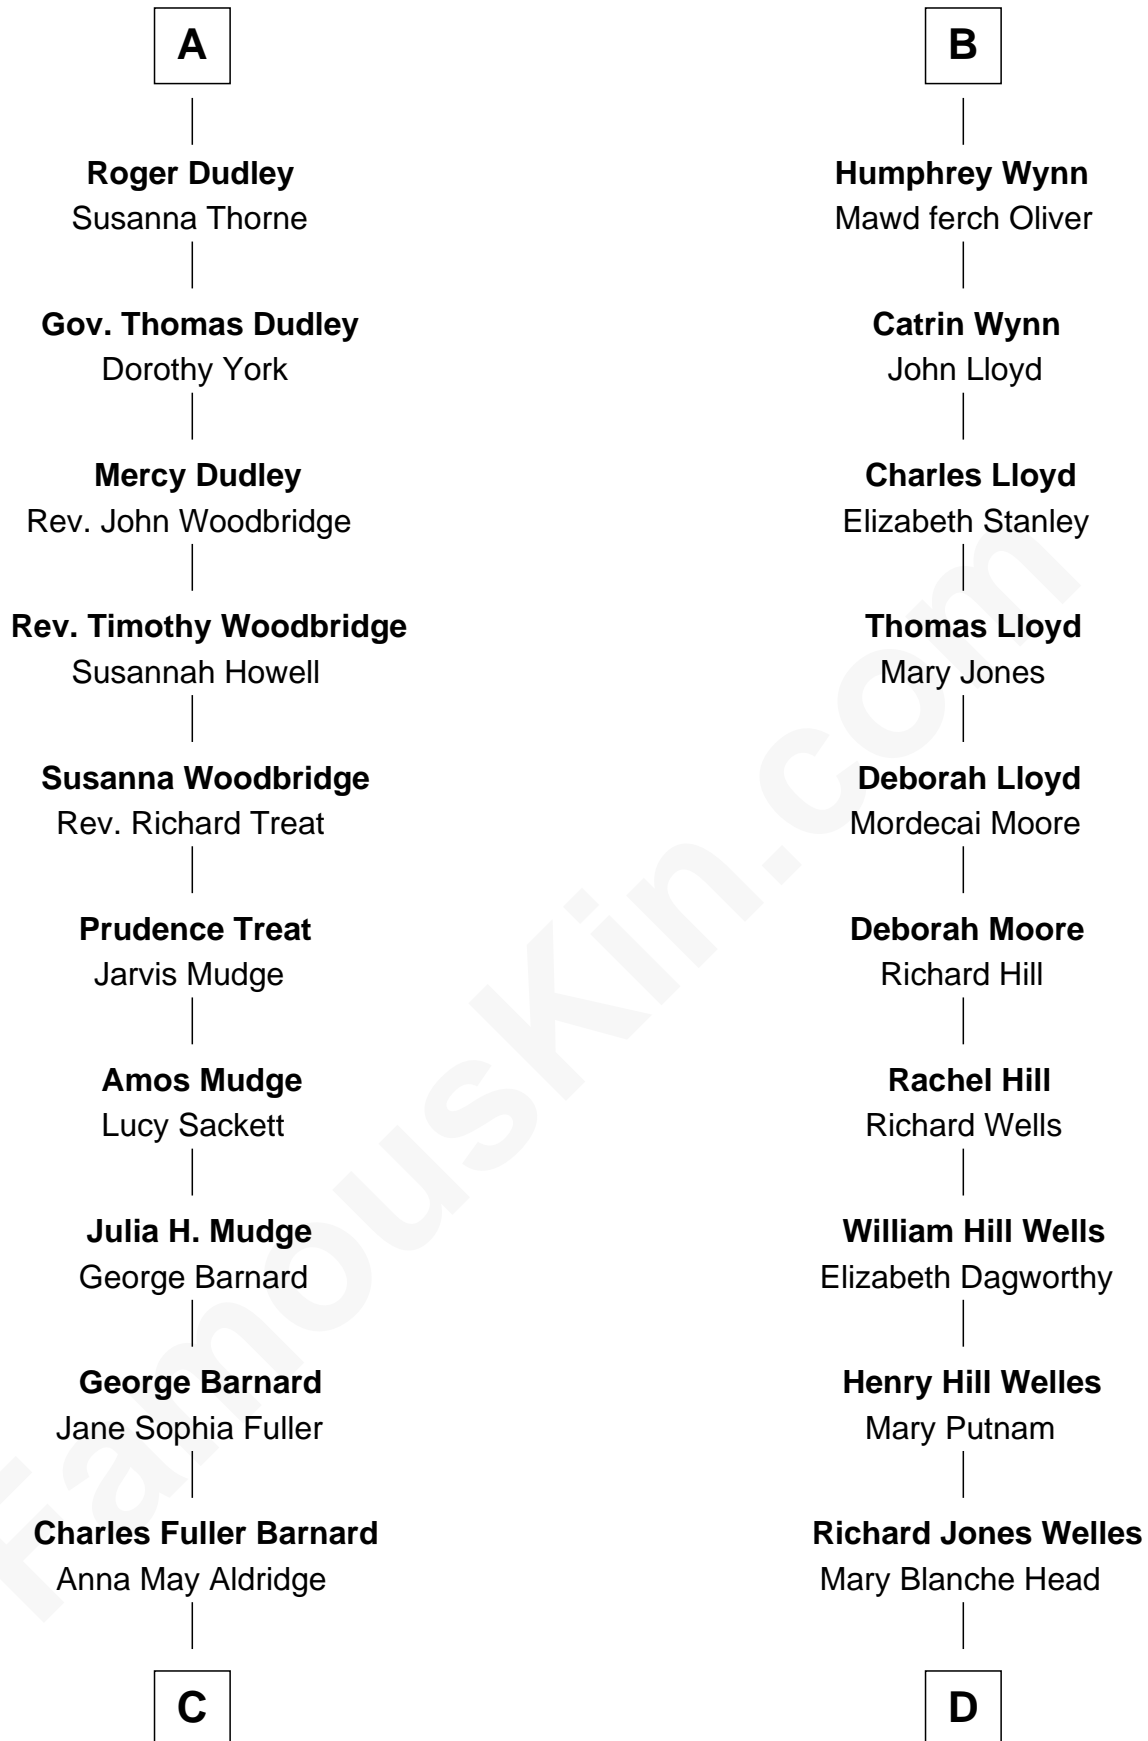

FamousKin.com Relationship Chart of

Dick Clark

Radio and TV Host

18th cousin of

Orson Welles

Radio, Stage, and Movie Actor

C

Julia Fuller Barnard
Richard Augustus Clark