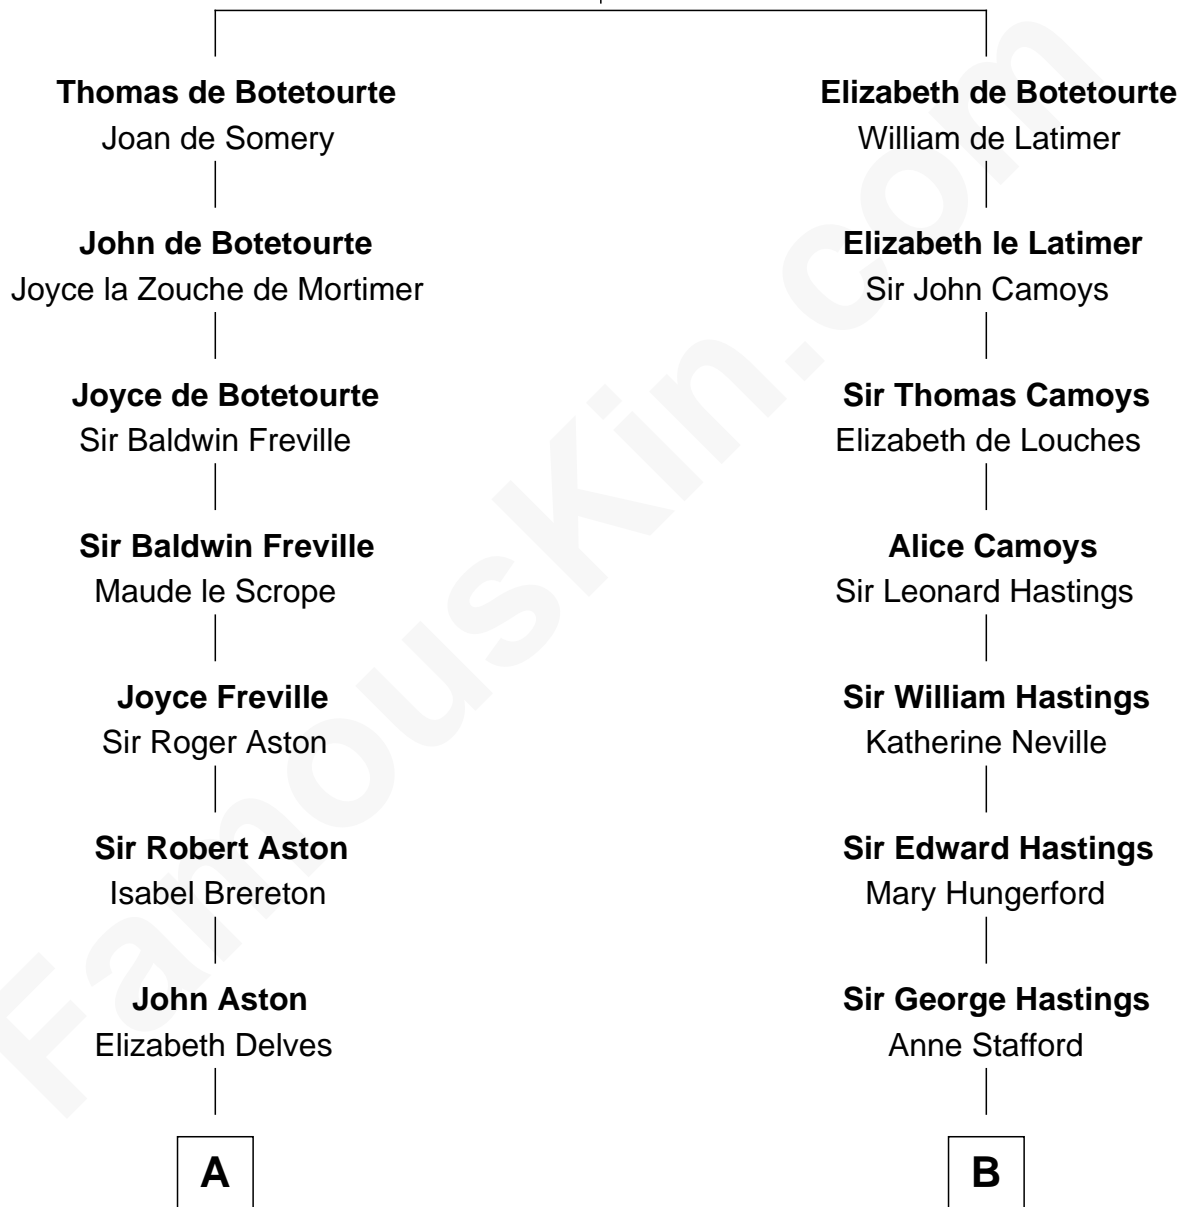

# FamousKin.com Relationship Chart of

**Dick Clark**

*Radio and TV Host*

17th cousin 4 times removed of

**Charles Darwin**

*Theory of Evolution*

**John de Botetourte**

Maud FitzThomas

**C**

—  
**Julia H. Mudge**  
George Barnard

—  
**George Barnard**  
Jane Sophia Fuller

—  
**Charles Fuller Barnard**  
Anna May Aldridge

—  
**Julia Fuller Barnard**  
Richard Augustus Clark

—  
**Dick Clark**  
*Radio and TV Host*