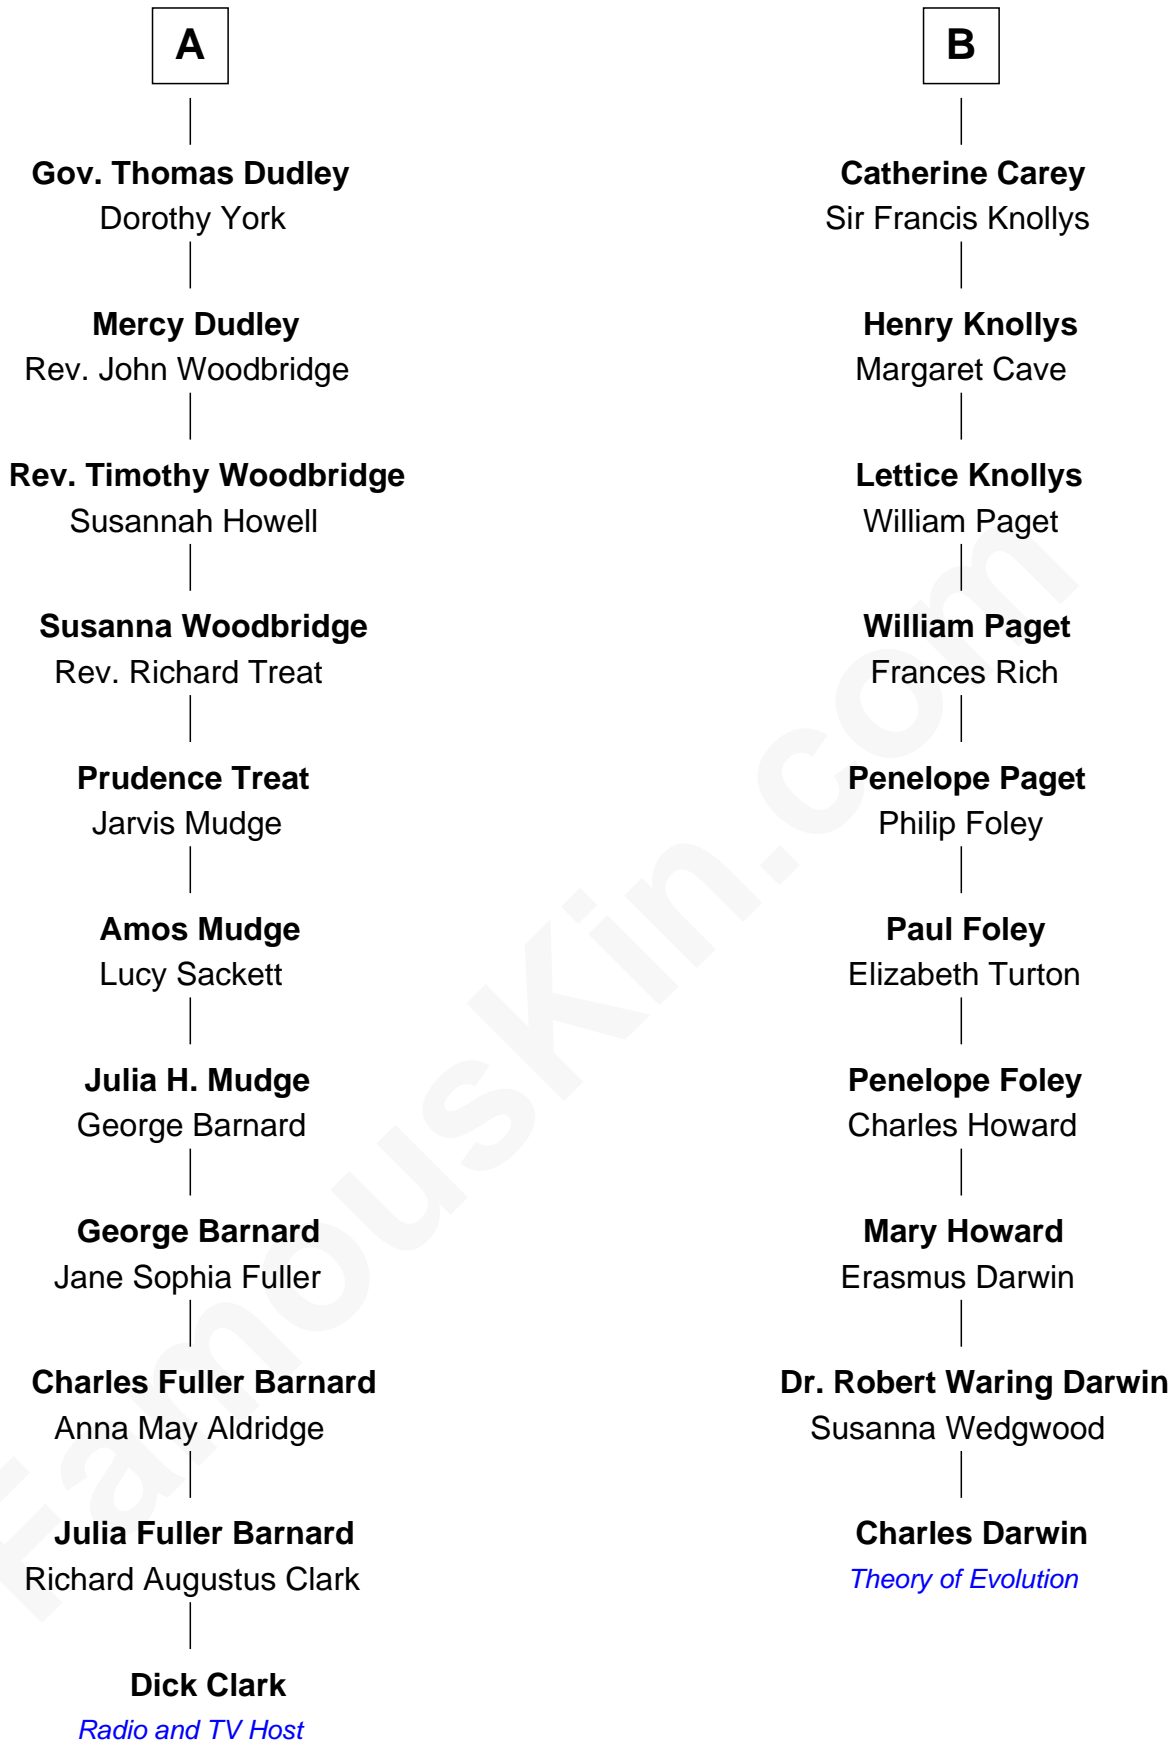

FamousKin.com Relationship Chart of

Dick Clark

Radio and TV Host

16th cousin 1 time removed of

Charles Darwin

Theory of Evolution

Dick Clark photo by [Alan Light](#) (CC BY 2.0)