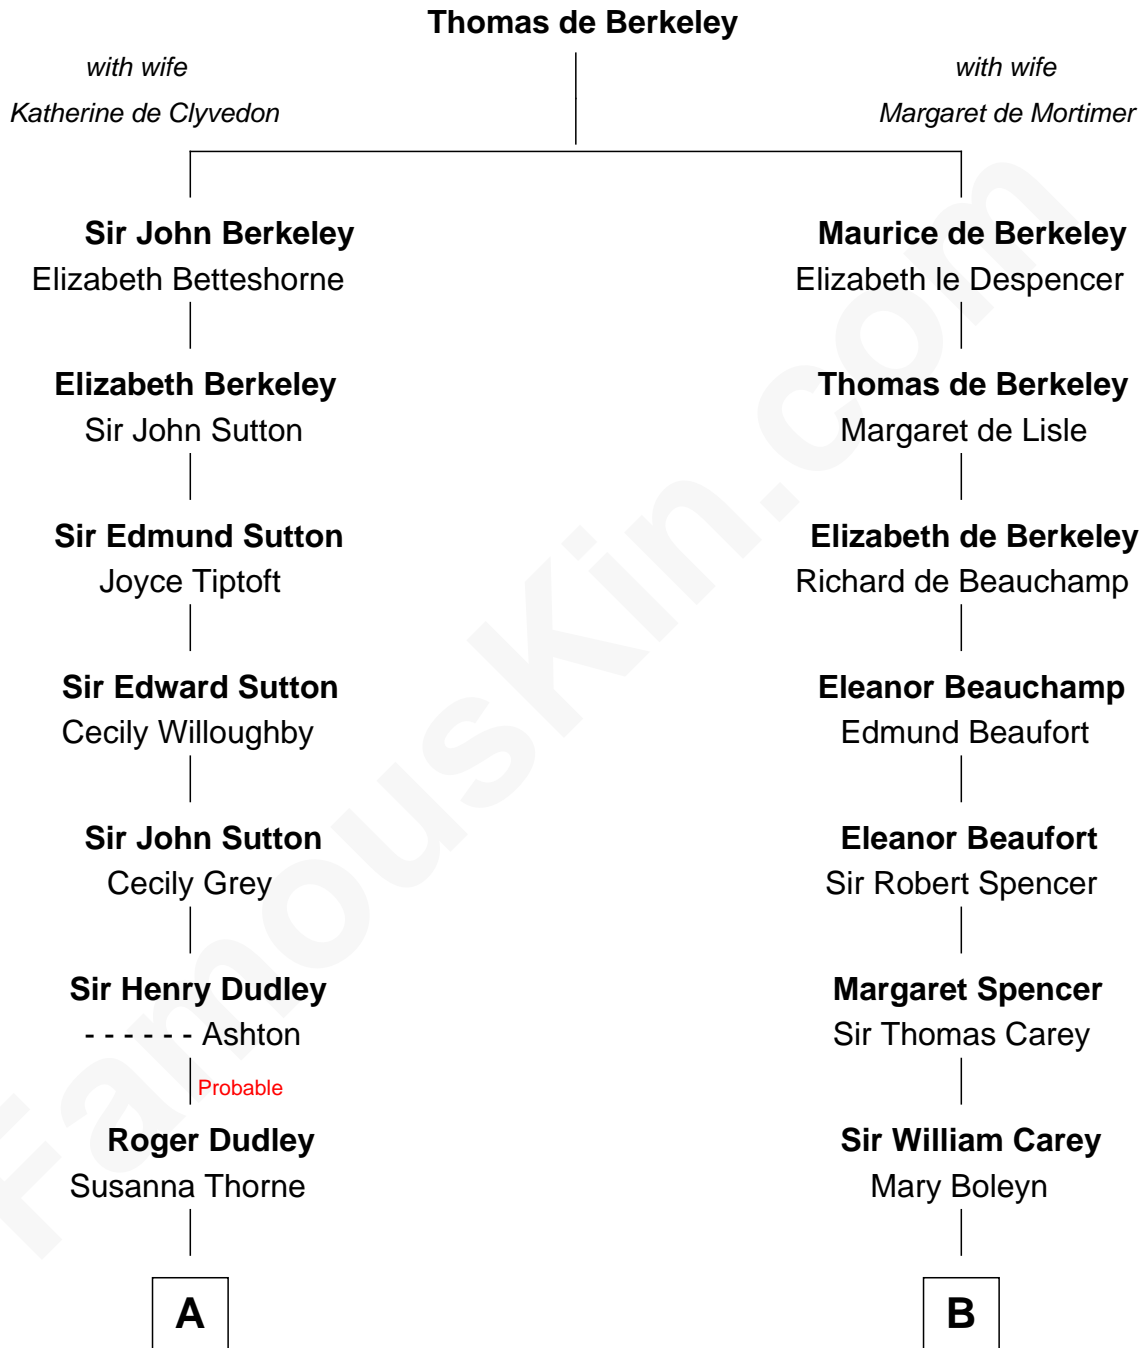

FamousKin.com Relationship Chart of

Dick Clark

Radio and TV Host

16th cousin 1 time removed of

Charles Darwin

Theory of Evolution

Dick Clark photo by [Alan Light](#) (CC BY 2.0)