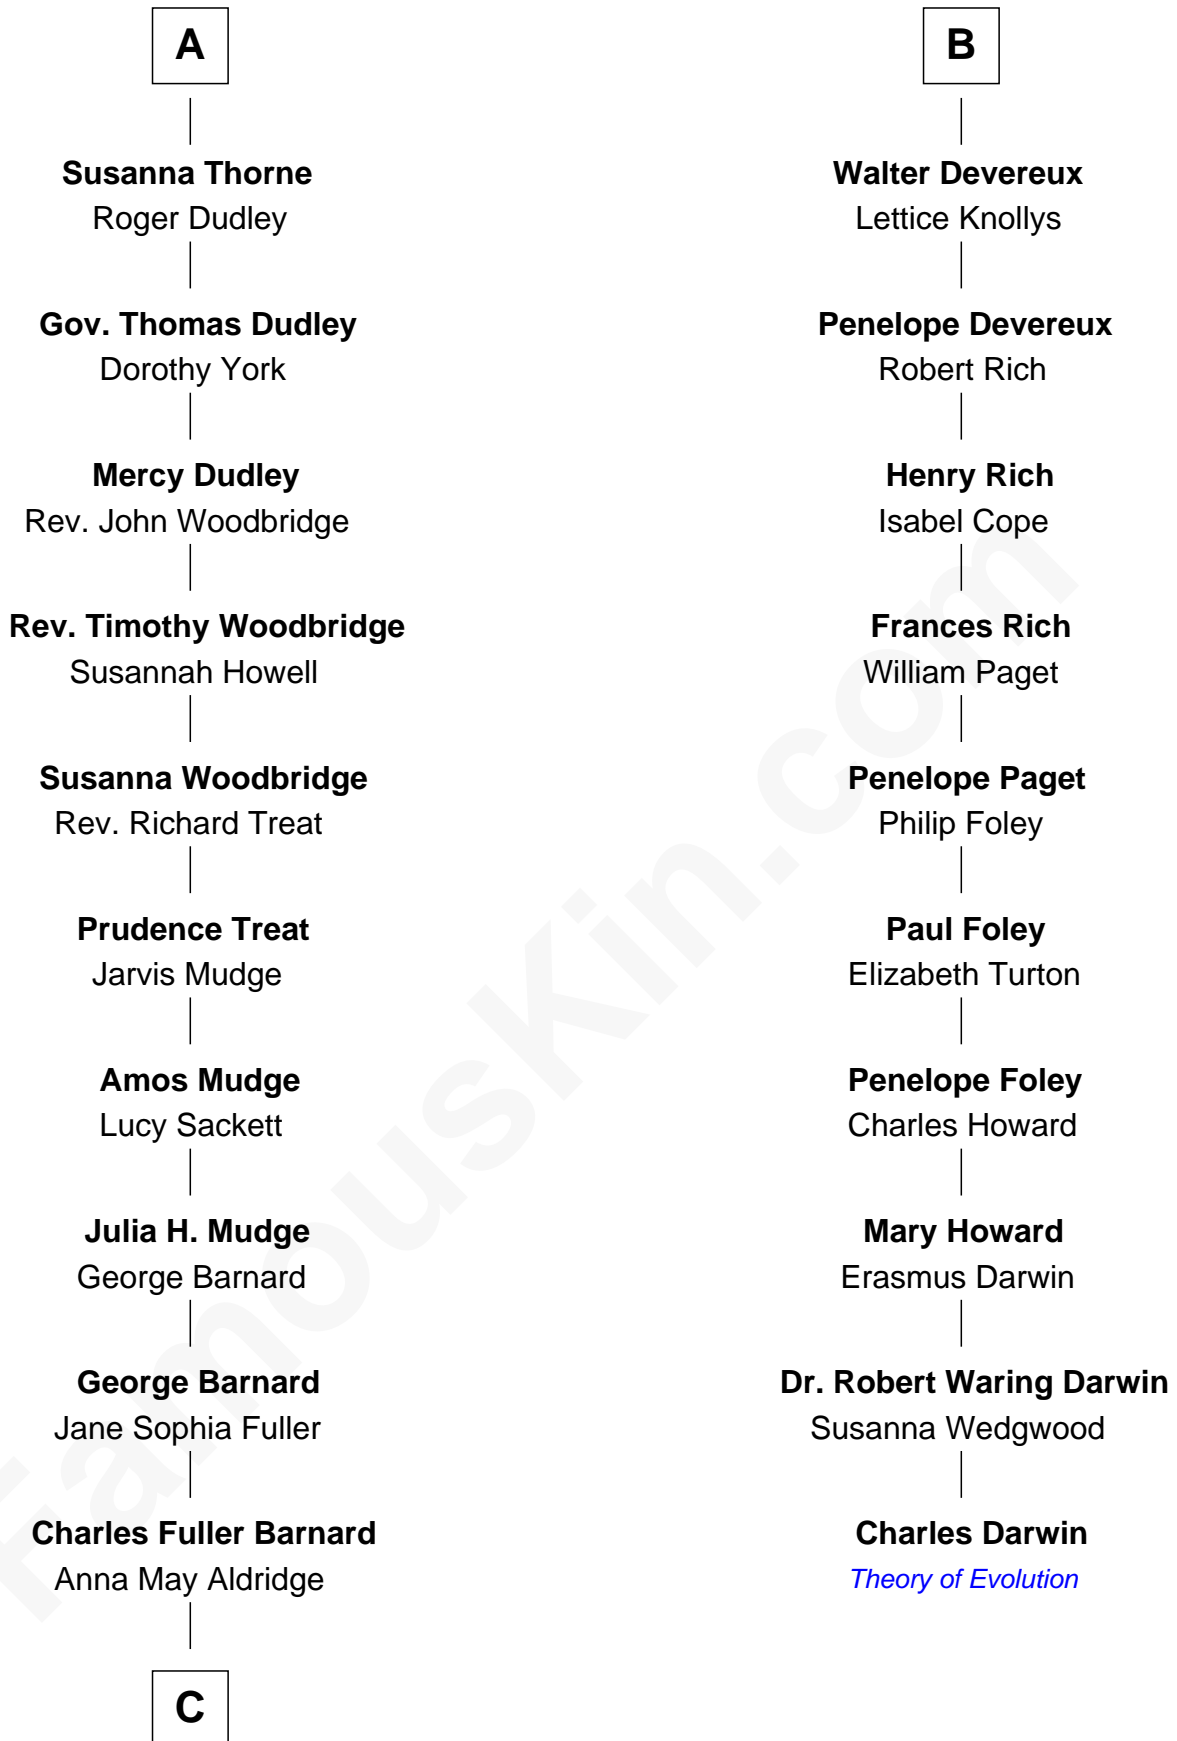

# FamousKin.com Relationship Chart of

**Dick Clark**

*Radio and TV Host*

16th cousin 2 times removed of

**Charles Darwin**

*Theory of Evolution*

**C**

—  
**Julia Fuller Barnard**  
Richard Augustus Clark

—  
**Dick Clark**  
*Radio and TV Host*

FamousKin.com