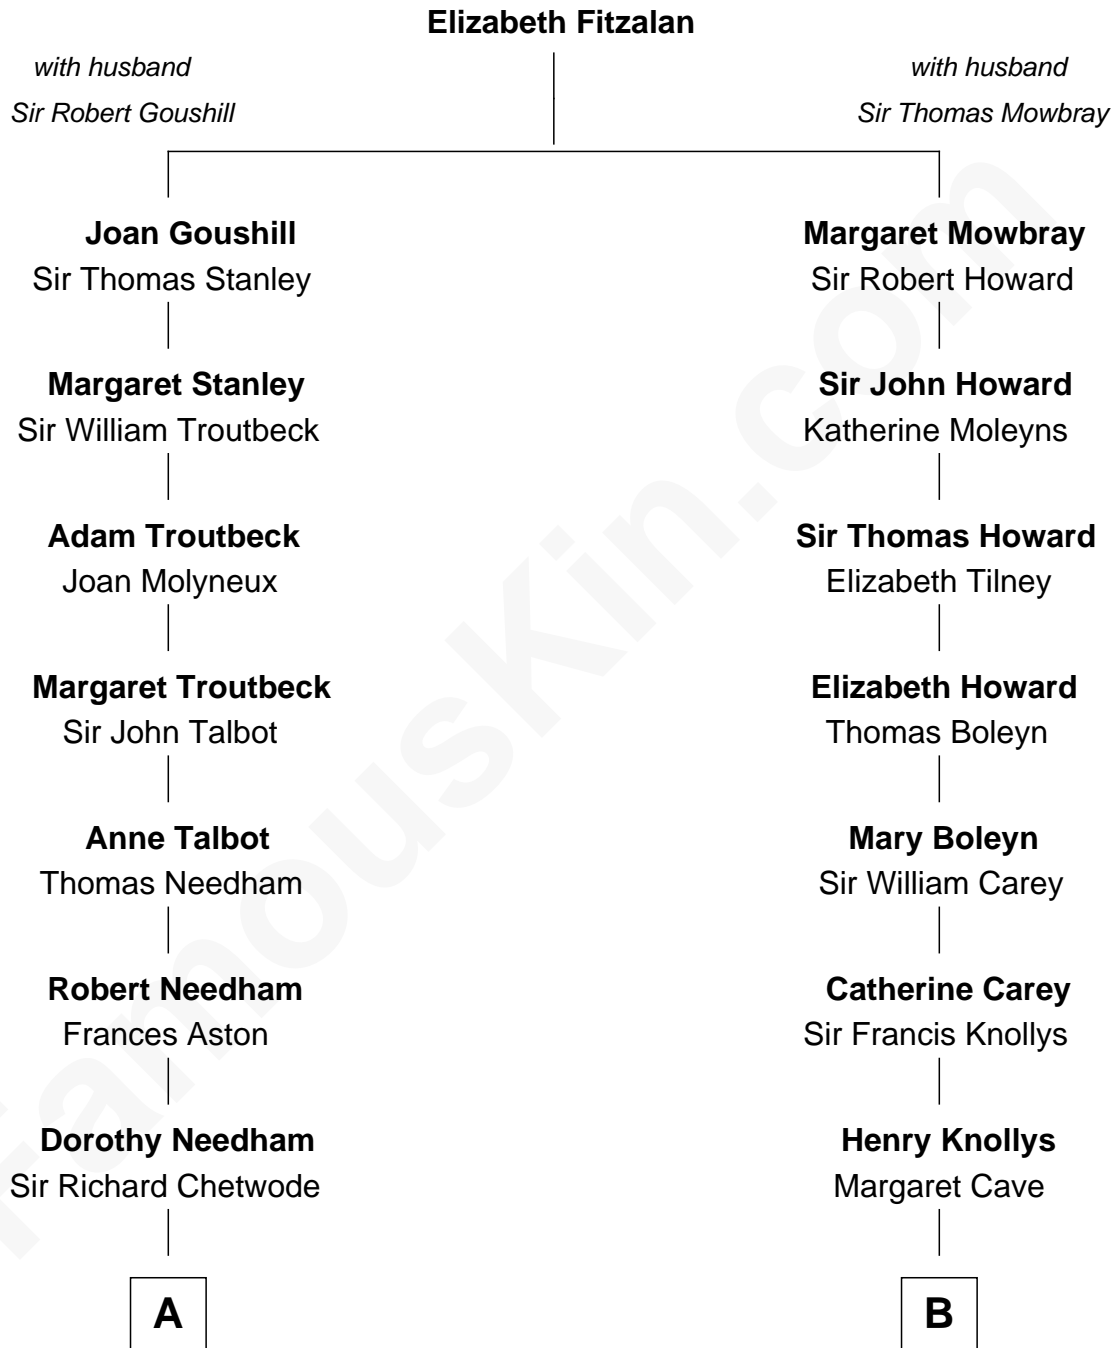

FamousKin.com Relationship Chart of

Dick Clark

Radio and TV Host

14th cousin 3 times removed of

Charles Darwin

Theory of Evolution

Dick Clark photo by [Alan Light](#) (CC BY 2.0)