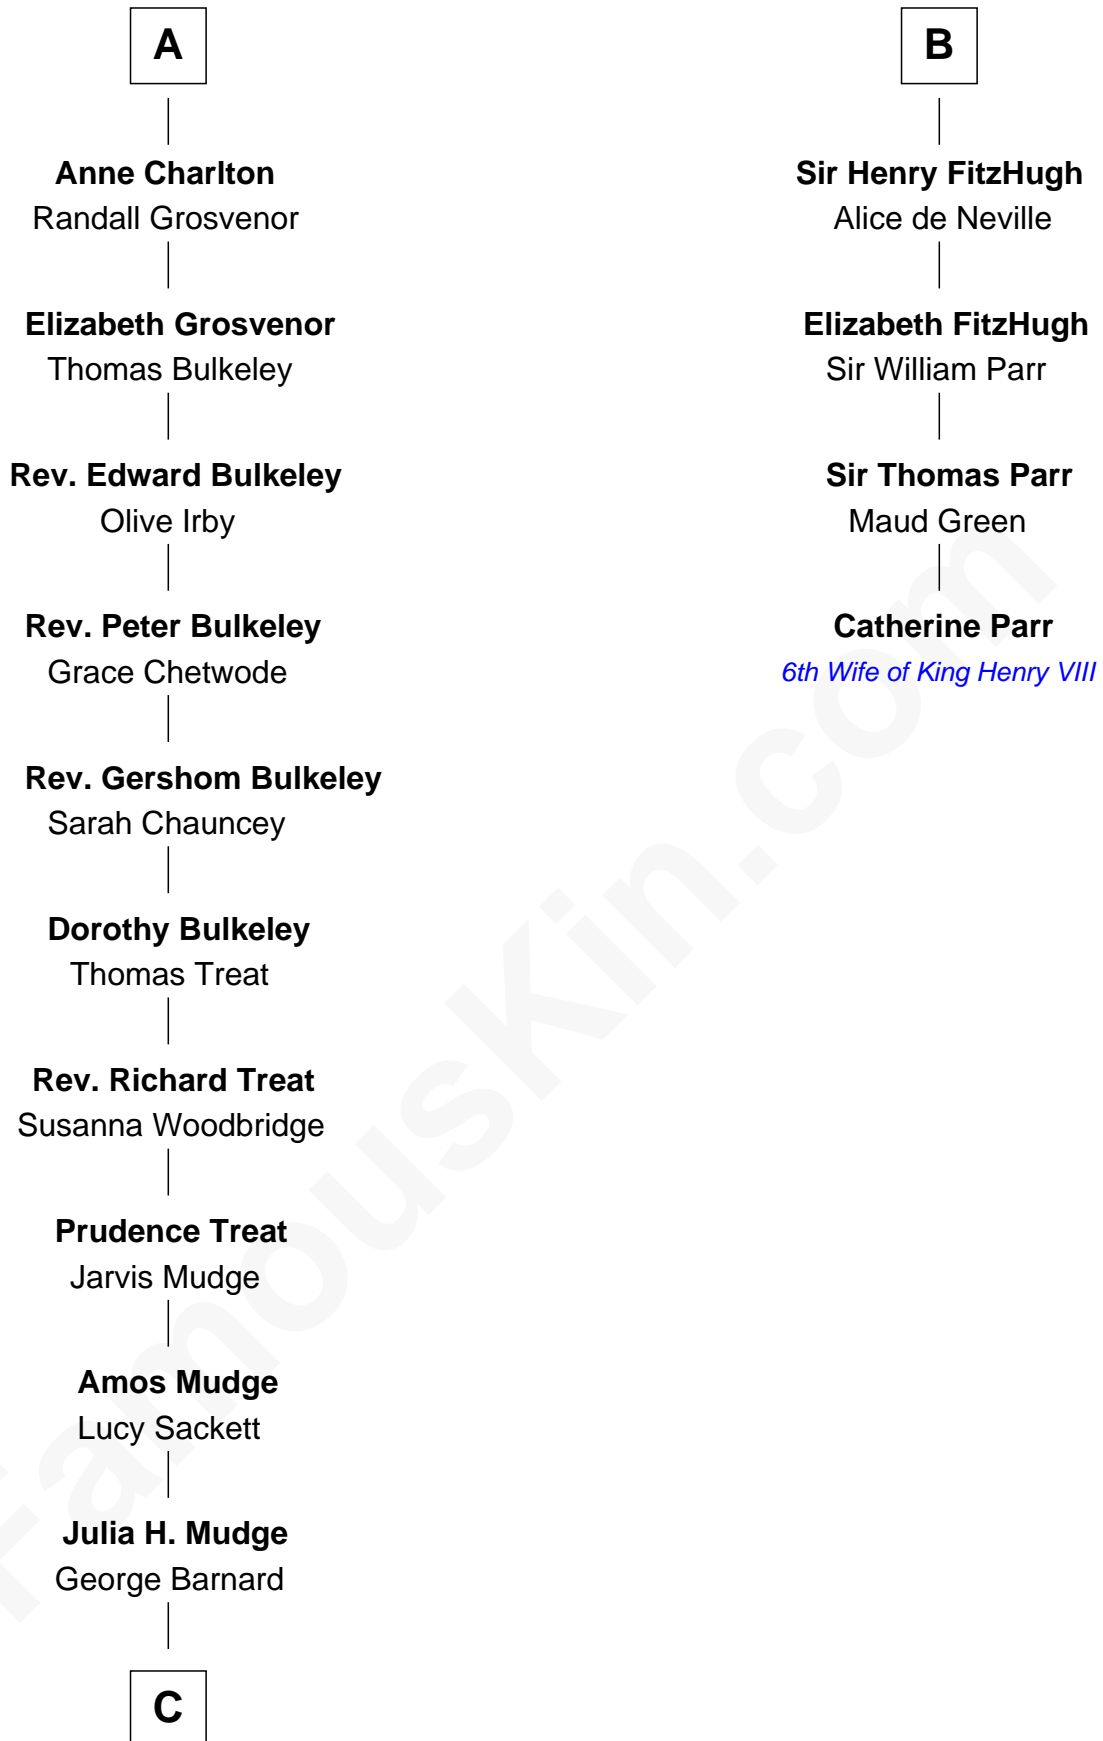

FamousKin.com Relationship Chart of

Dick Clark

Radio and TV Host

10th cousin 10 times removed of

Catherine Parr

6th Wife of King Henry VIII

Sir Roger de Somery

Nichole d'Aubenev

C

—
George Barnard
Jane Sophia Fuller

—
Charles Fuller Barnard
Anna May Aldridge

—
Julia Fuller Barnard
Richard Augustus Clark

—
Dick Clark
Radio and TV Host

FamousKin.com