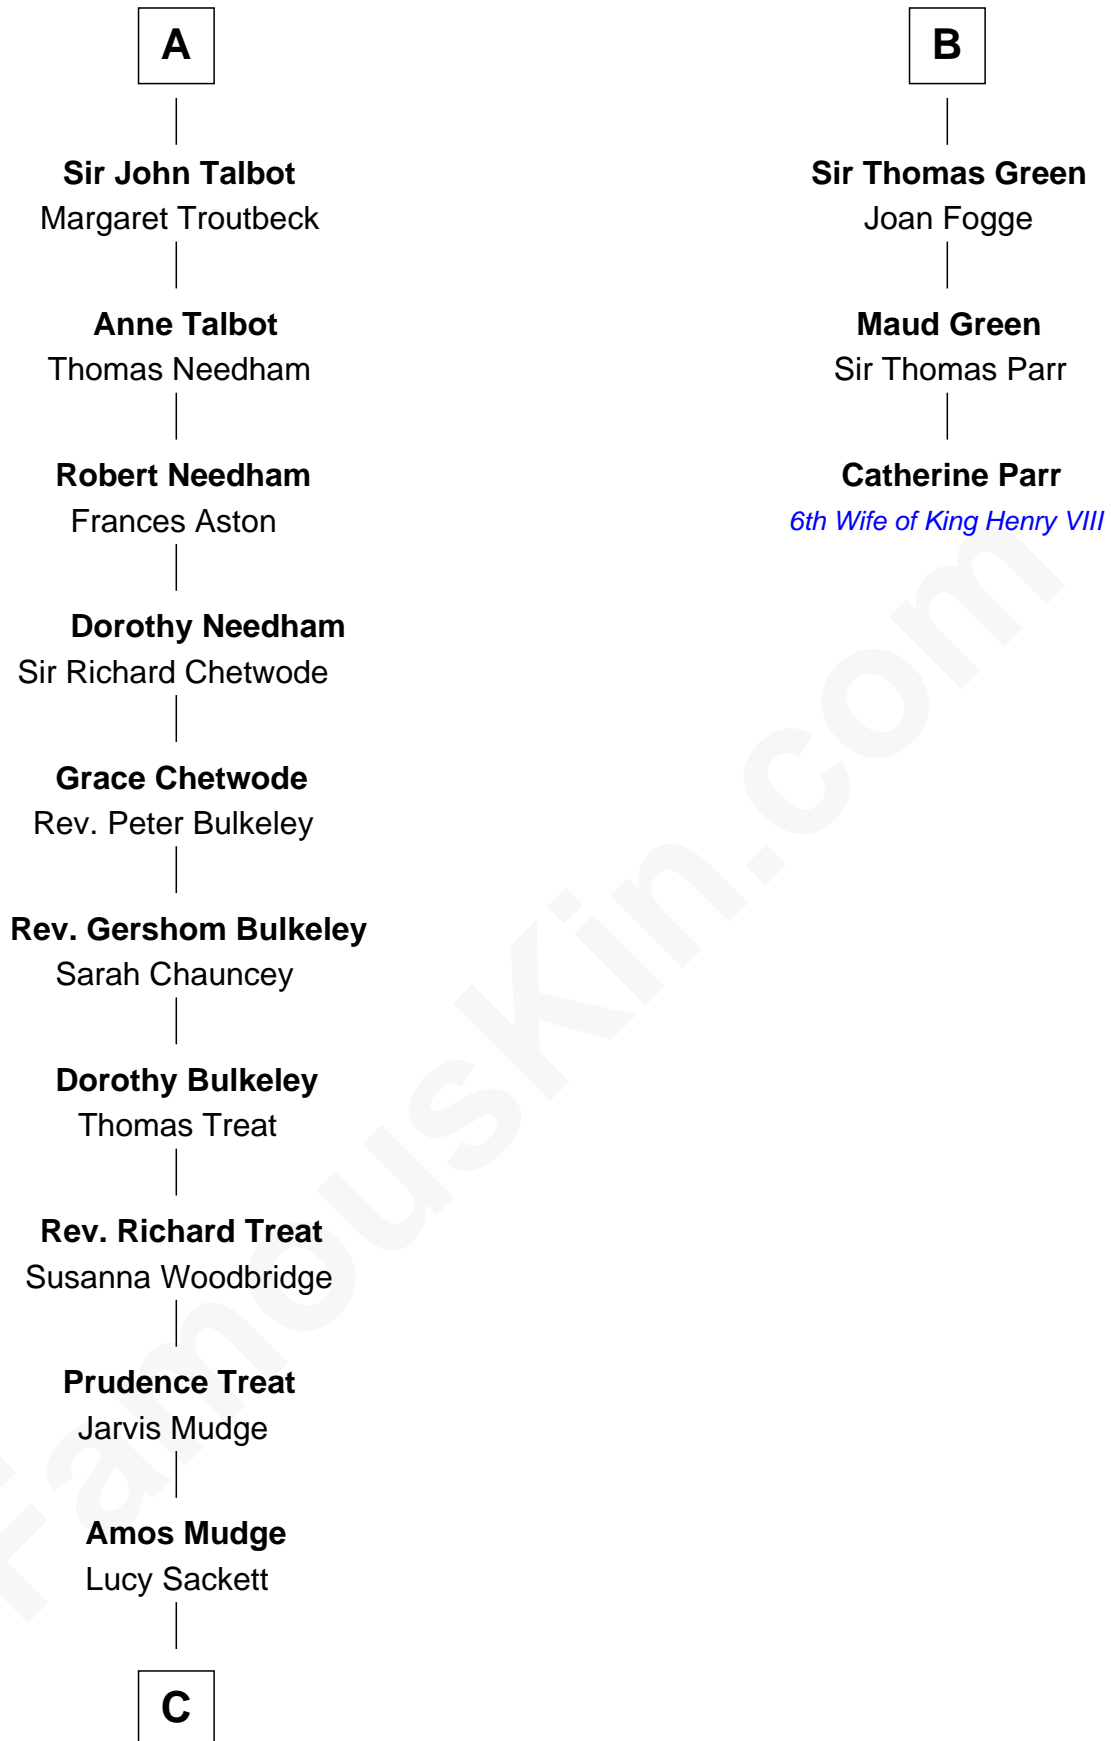

FamousKin.com Relationship Chart of

Dick Clark

Radio and TV Host

9th cousin 12 times removed of

Catherine Parr

6th Wife of King Henry VIII

Sir John FitzGeoffrey

Isabel le Bigod