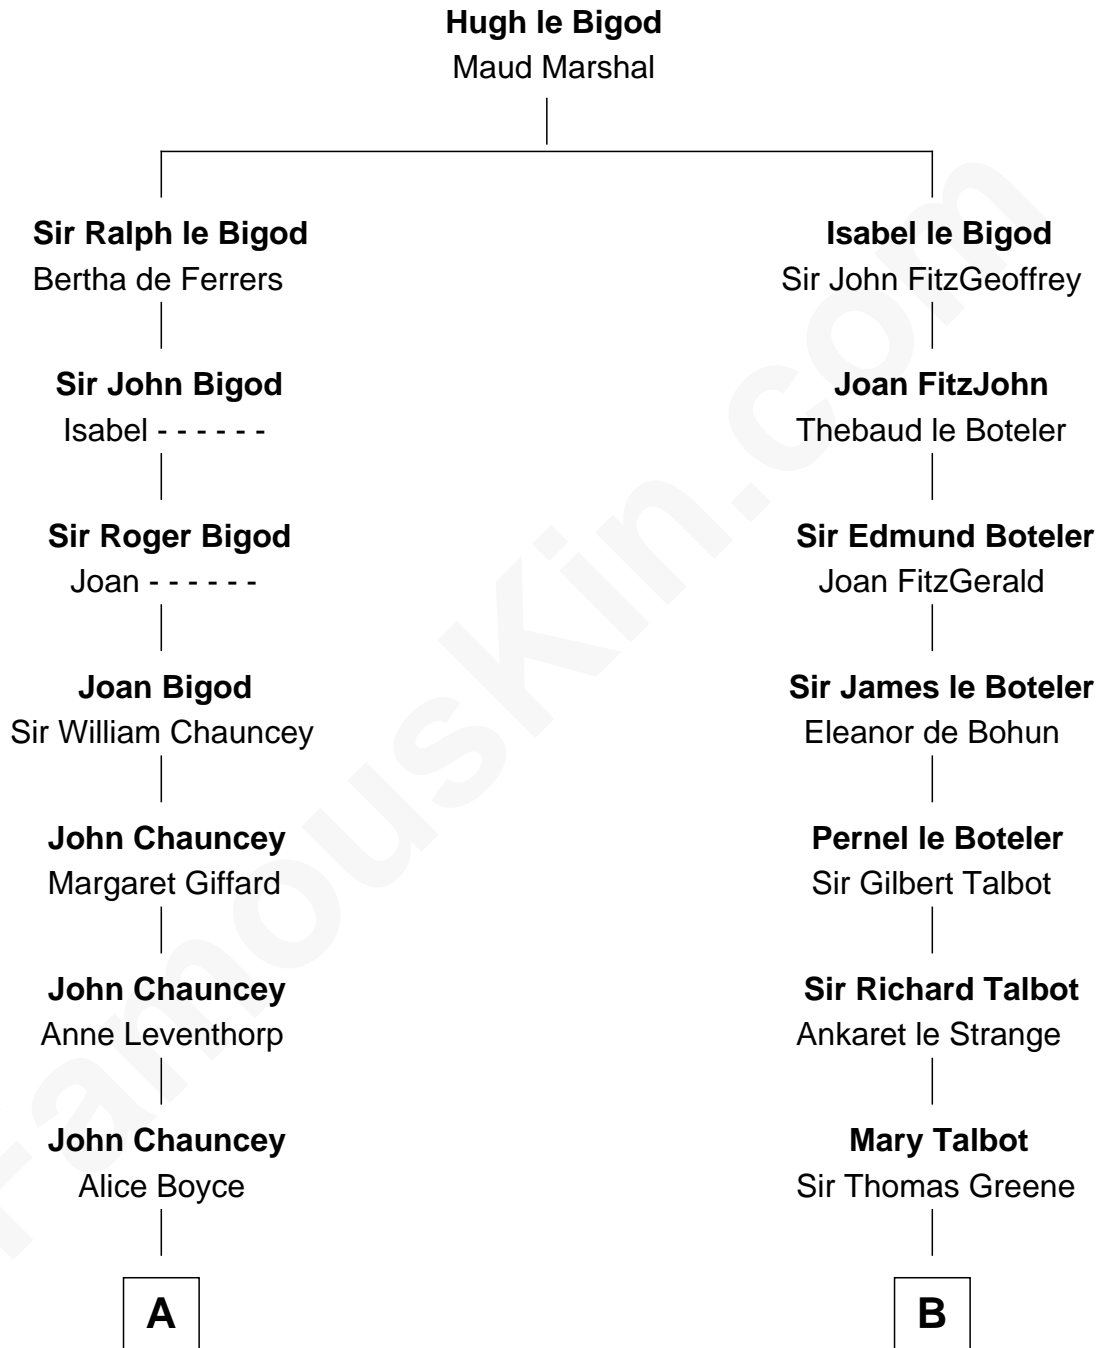

FamousKin.com Relationship Chart of

Dick Clark

Radio and TV Host

10th cousin 10 times removed of

Catherine Parr

6th Wife of King Henry VIII

C

George Barnard
Jane Sophia Fuller

Charles Fuller Barnard
Anna May Aldridge

Julia Fuller Barnard
Richard Augustus Clark

Dick Clark
Radio and TV Host

FamousKin.com