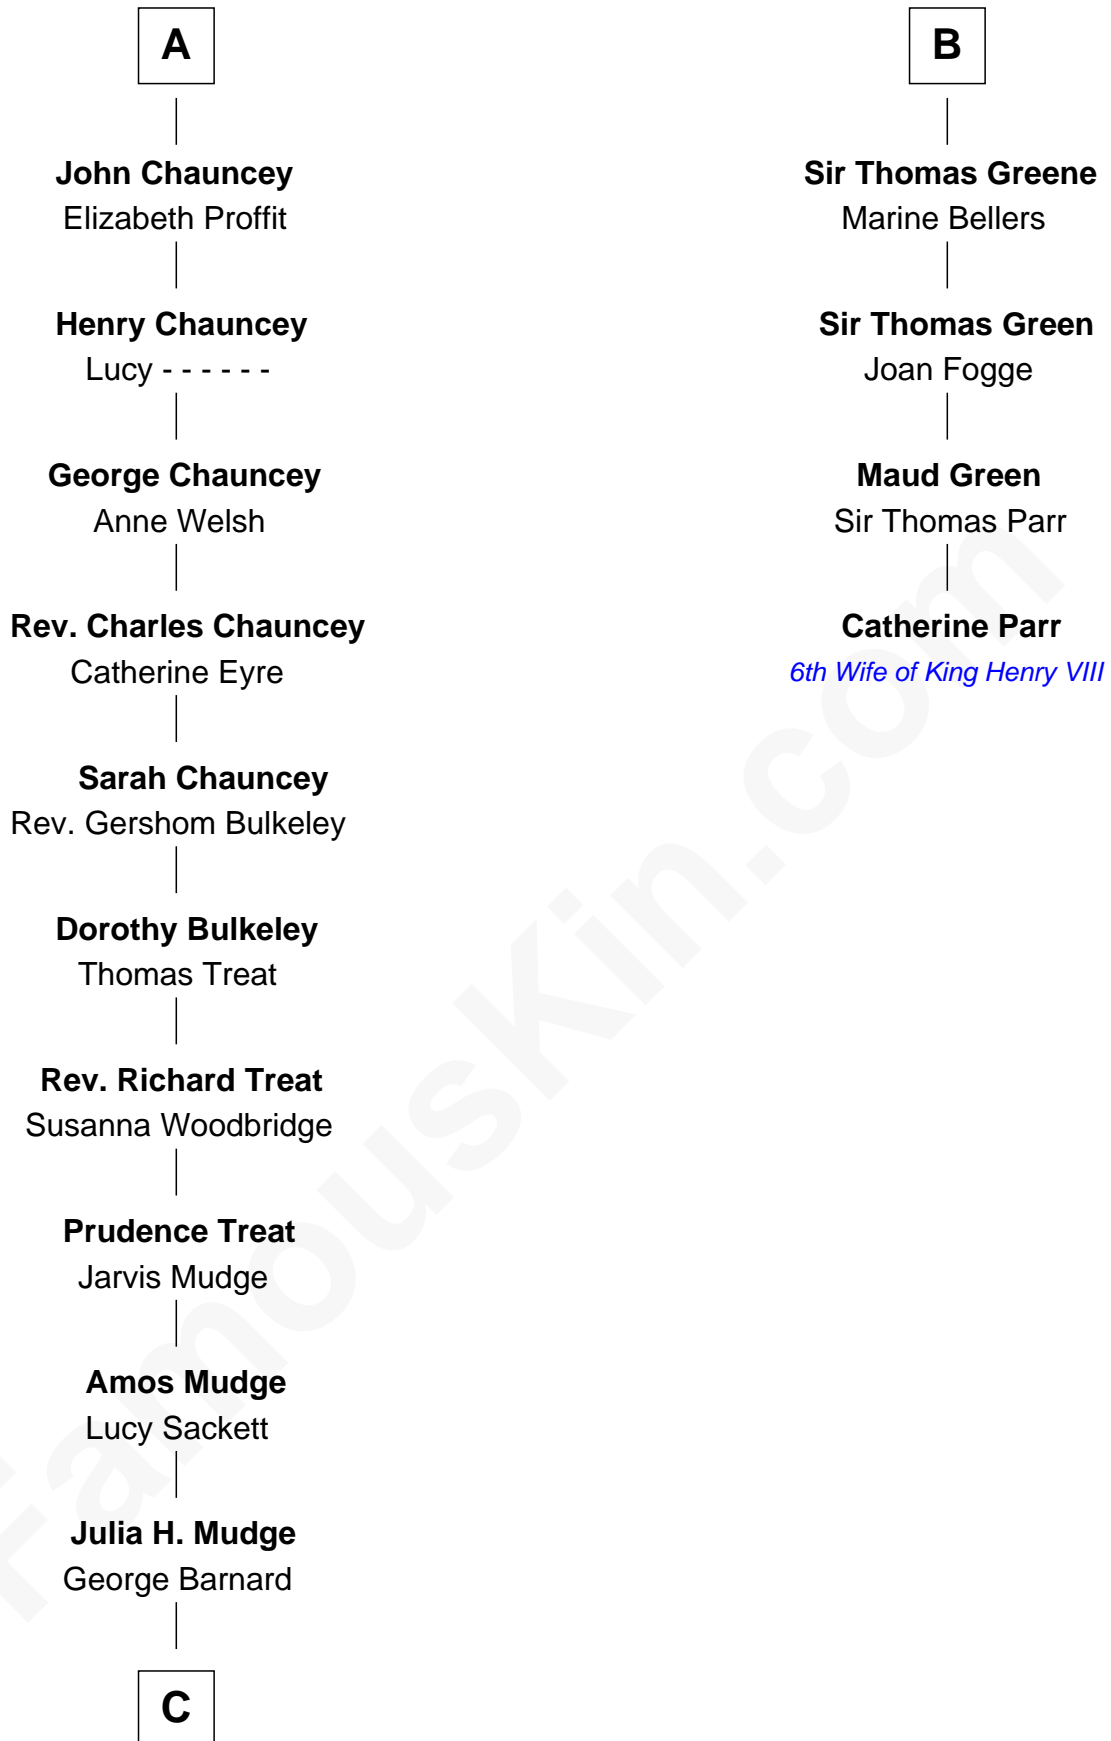

FamousKin.com Relationship Chart of

Dick Clark

Radio and TV Host

10th cousin 10 times removed of

Catherine Parr

6th Wife of King Henry VIII

C

George Barnard
Jane Sophia Fuller

Charles Fuller Barnard
Anna May Aldridge

Julia Fuller Barnard
Richard Augustus Clark

Dick Clark
Radio and TV Host

FamousKin.com