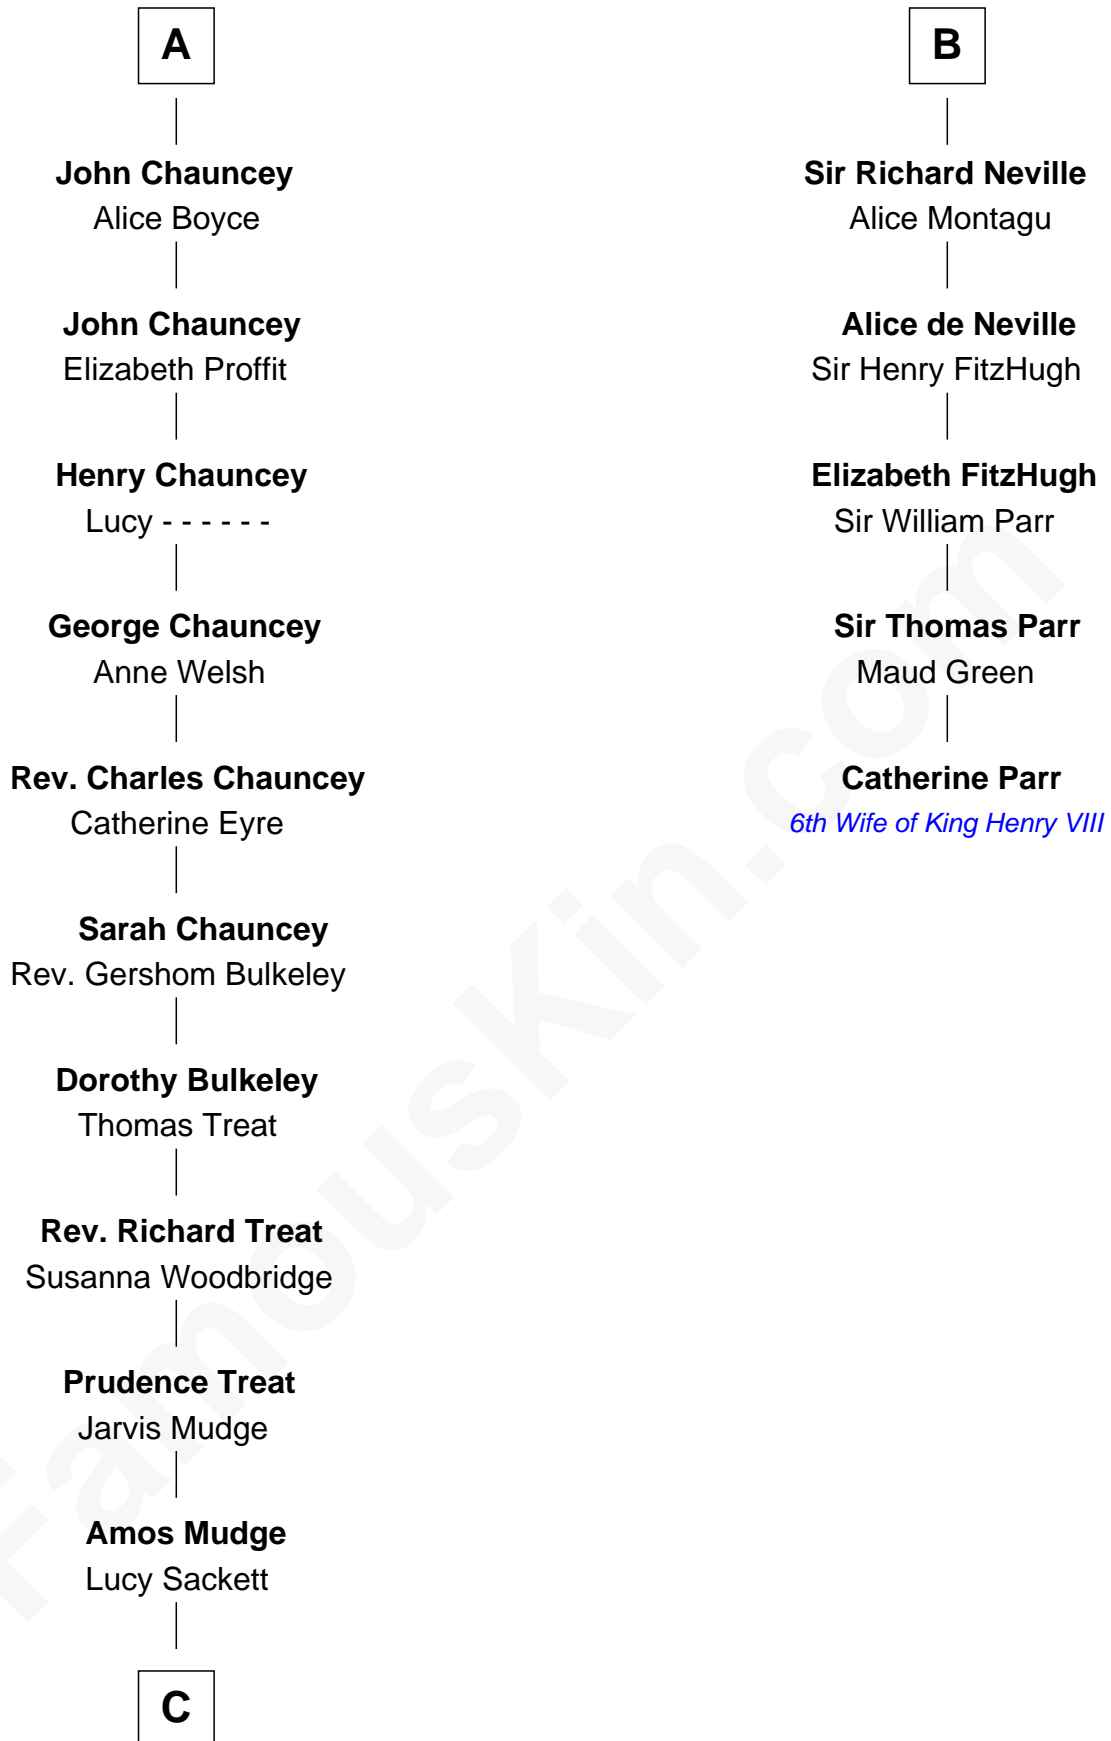

FamousKin.com Relationship Chart of

Dick Clark

Radio and TV Host

11th cousin 10 times removed of

Catherine Parr

6th Wife of King Henry VIII

C

—
Julia H. Mudge

George Barnard

—
George Barnard

Jane Sophia Fuller

—
Charles Fuller Barnard

Anna May Aldridge

—
Julia Fuller Barnard

Richard Augustus Clark

—
Dick Clark