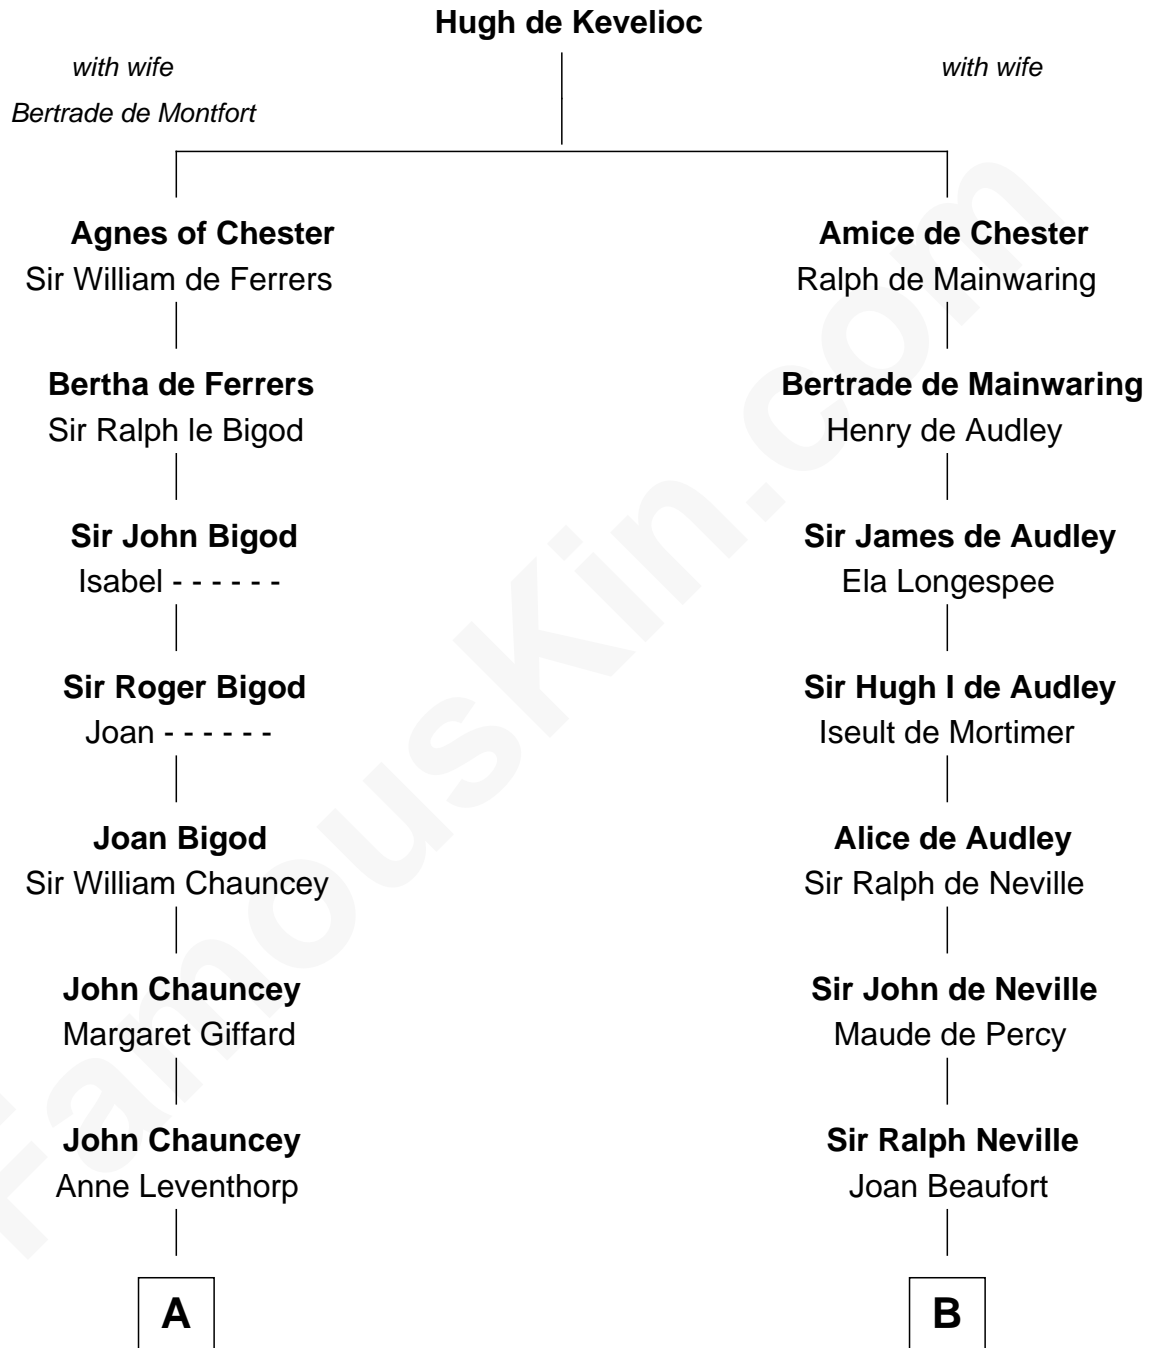

FamousKin.com Relationship Chart of

Dick Clark

Radio and TV Host

11th cousin 10 times removed of

Catherine Parr

6th Wife of King Henry VIII

C

—
Julia H. Mudge

George Barnard

—
George Barnard

Jane Sophia Fuller

—
Charles Fuller Barnard

Anna May Aldridge

—
Julia Fuller Barnard

Richard Augustus Clark

—
Dick Clark