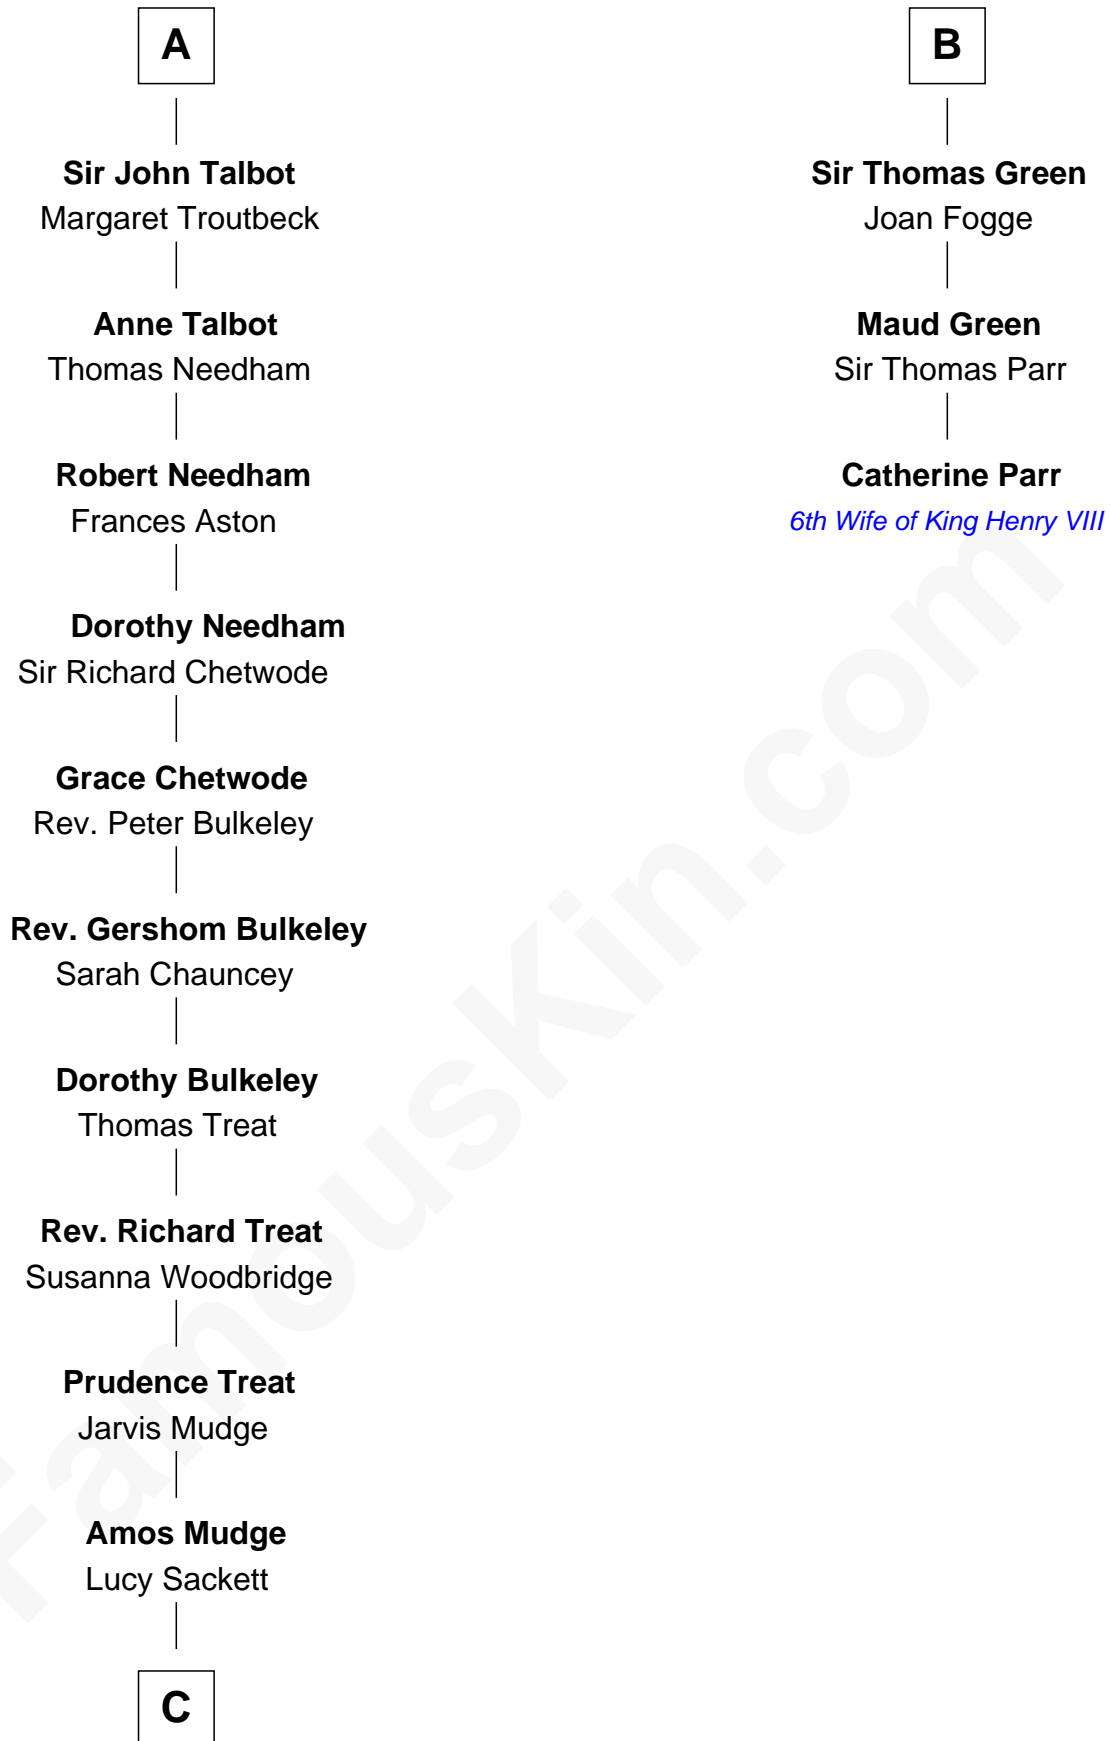

FamousKin.com Relationship Chart of

Dick Clark

Radio and TV Host

9th cousin 12 times removed of

Catherine Parr

6th Wife of King Henry VIII

C

Julia H. Mudge

George Barnard

George Barnard

Jane Sophia Fuller

Charles Fuller Barnard

Anna May Aldridge

Julia Fuller Barnard

Richard Augustus Clark

Dick Clark