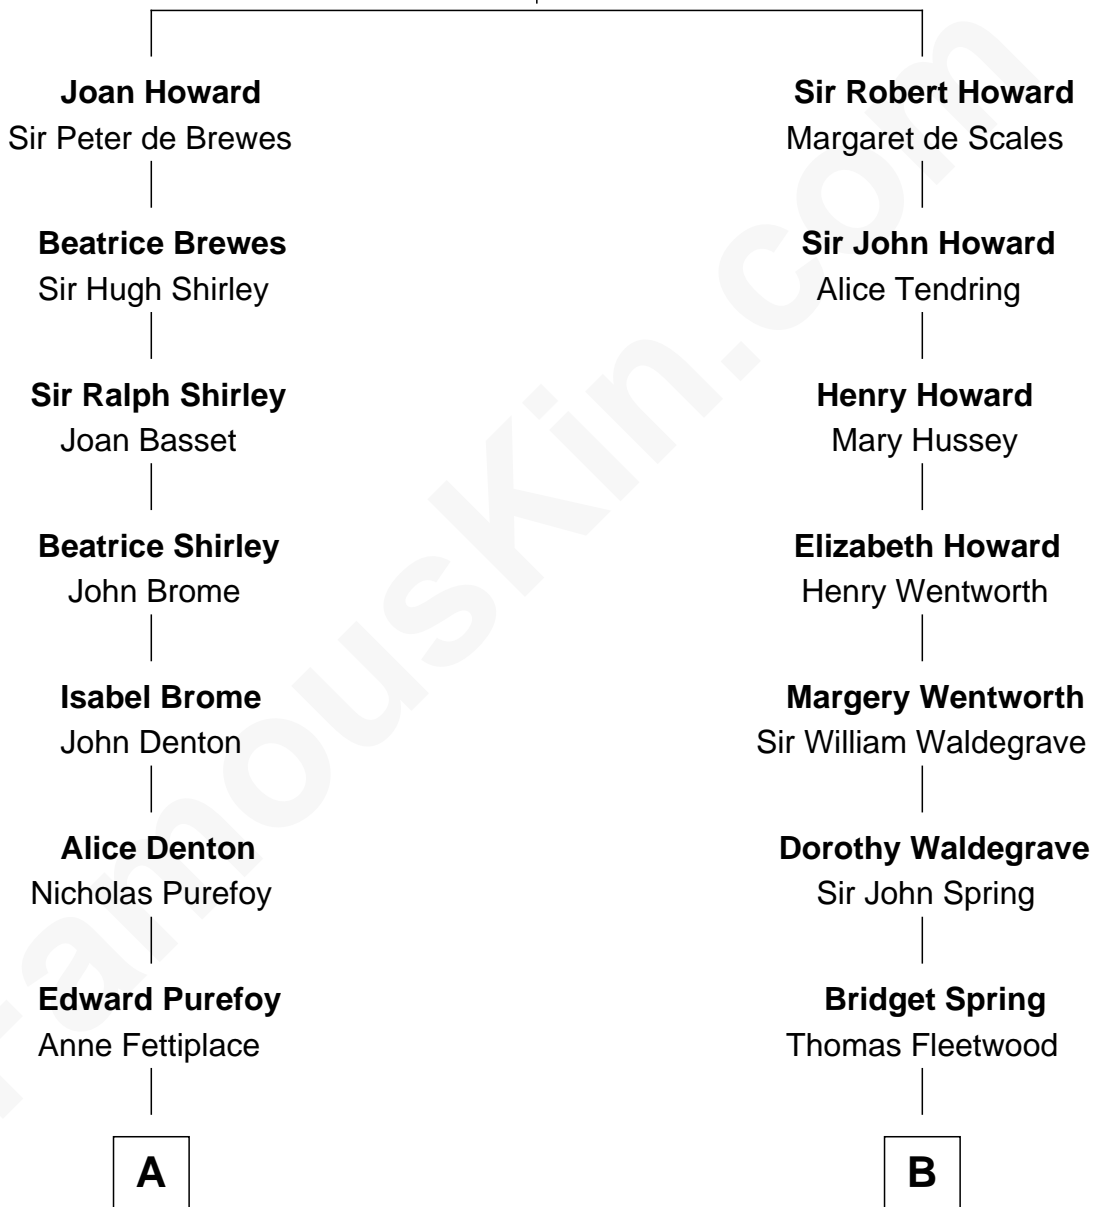

FamousKin.com Relationship Chart of

Dick Clark

Radio and TV Host

19th cousin of

Jake Gyllenhaal

Movie Actor

Sir John Howard

Alice de Bois

C

Charles Fuller Barnard

Anna May Aldridge

Julia Fuller Barnard

Richard Augustus Clark

Dick Clark

Radio and TV Host

D