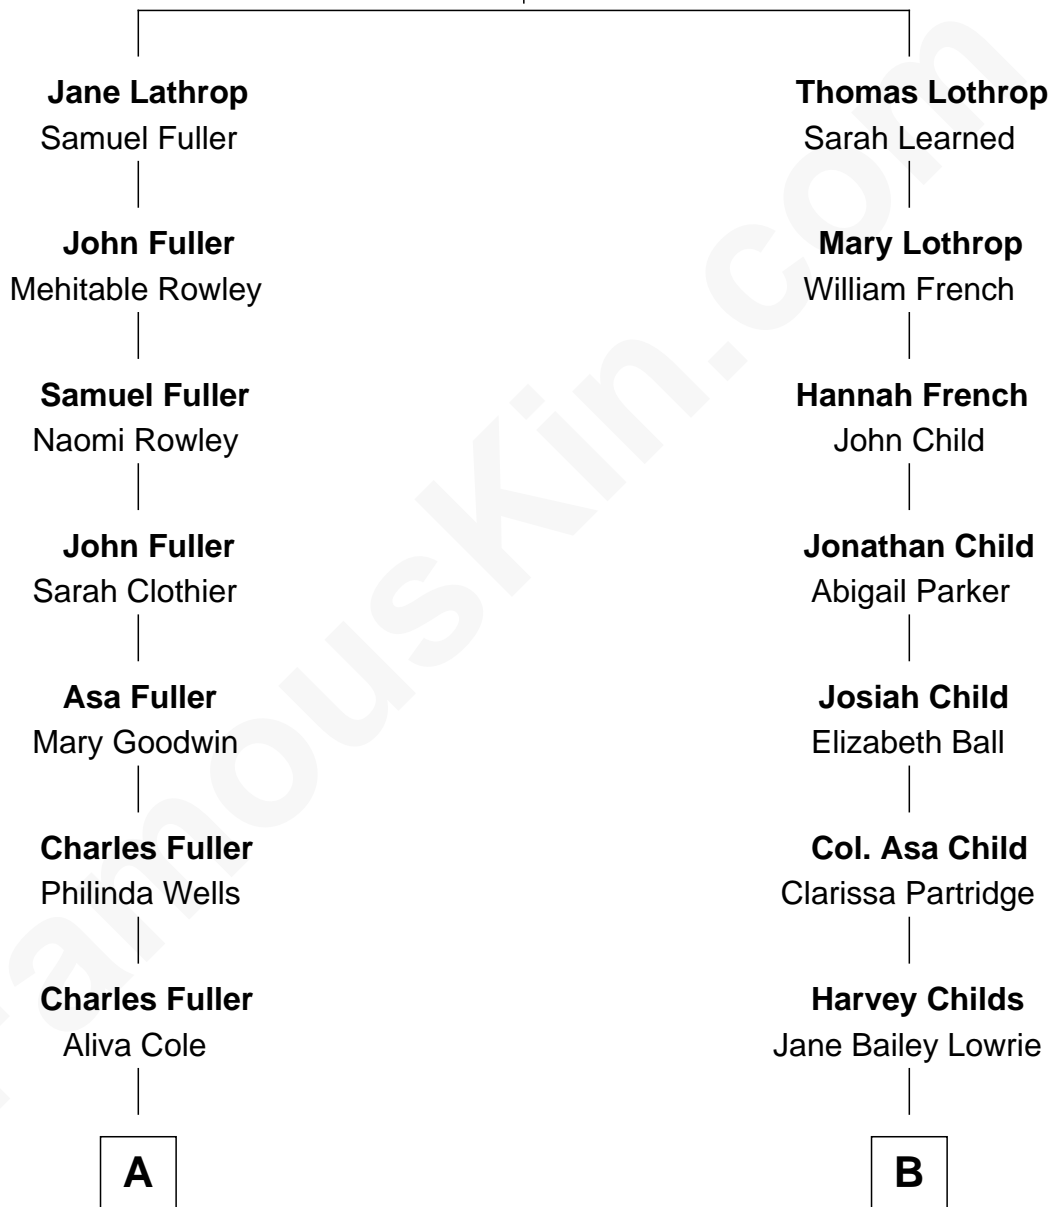

# FamousKin.com Relationship Chart of

**Dick Clark**

*Radio and TV Host*

10th cousin 1 time removed of

**Maggie Gyllenhaal**

*Movie Actress*

**John Lothrop**  
Hannah House

**A**

**Jane Sophia Fuller**

George Barnard

**Charles Fuller Barnard**

Anna May Aldridge

**Julia Fuller Barnard**

Richard Augustus Clark

**Dick Clark**

*Radio and TV Host*

**B**

**Walter Cameron Childs**

Edith Worcester Smith

**Geoffrey Stafford Childs**

Olivia Hughes Waelchli

**Virginia Lowrie Childs**

Hugh Anders Gyllenhaal

**Stephen Roark Gyllenhaal**