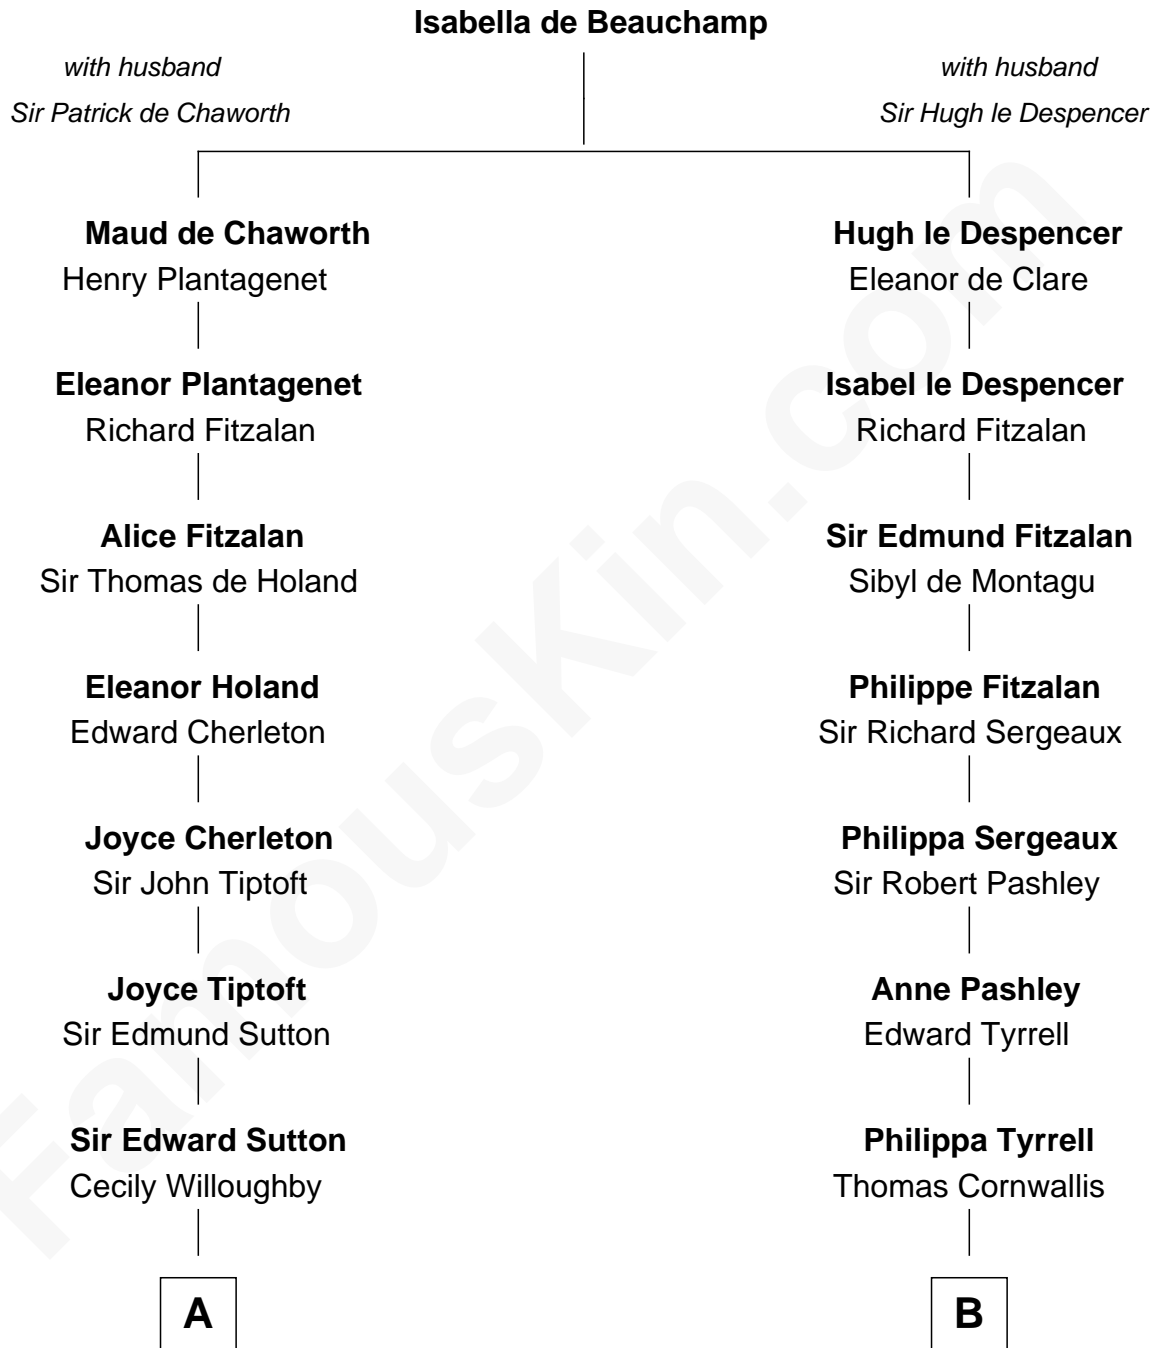

# FamousKin.com Relationship Chart of

**Dick Clark**

*Radio and TV Host*

19th cousin 1 time removed of

**General James Longstreet**

*Confederate Army - U.S. Civil War*

**C**

**George Barnard**  
Jane Sophia Fuller

**Charles Fuller Barnard**  
Anna May Aldridge

**Julia Fuller Barnard**  
Richard Augustus Clark

**Dick Clark**  
*Radio and TV Host*

**D**

**Hannah FitzRandolph**  
William Longstreet

**James Longstreet**  
Mary Anna Dent