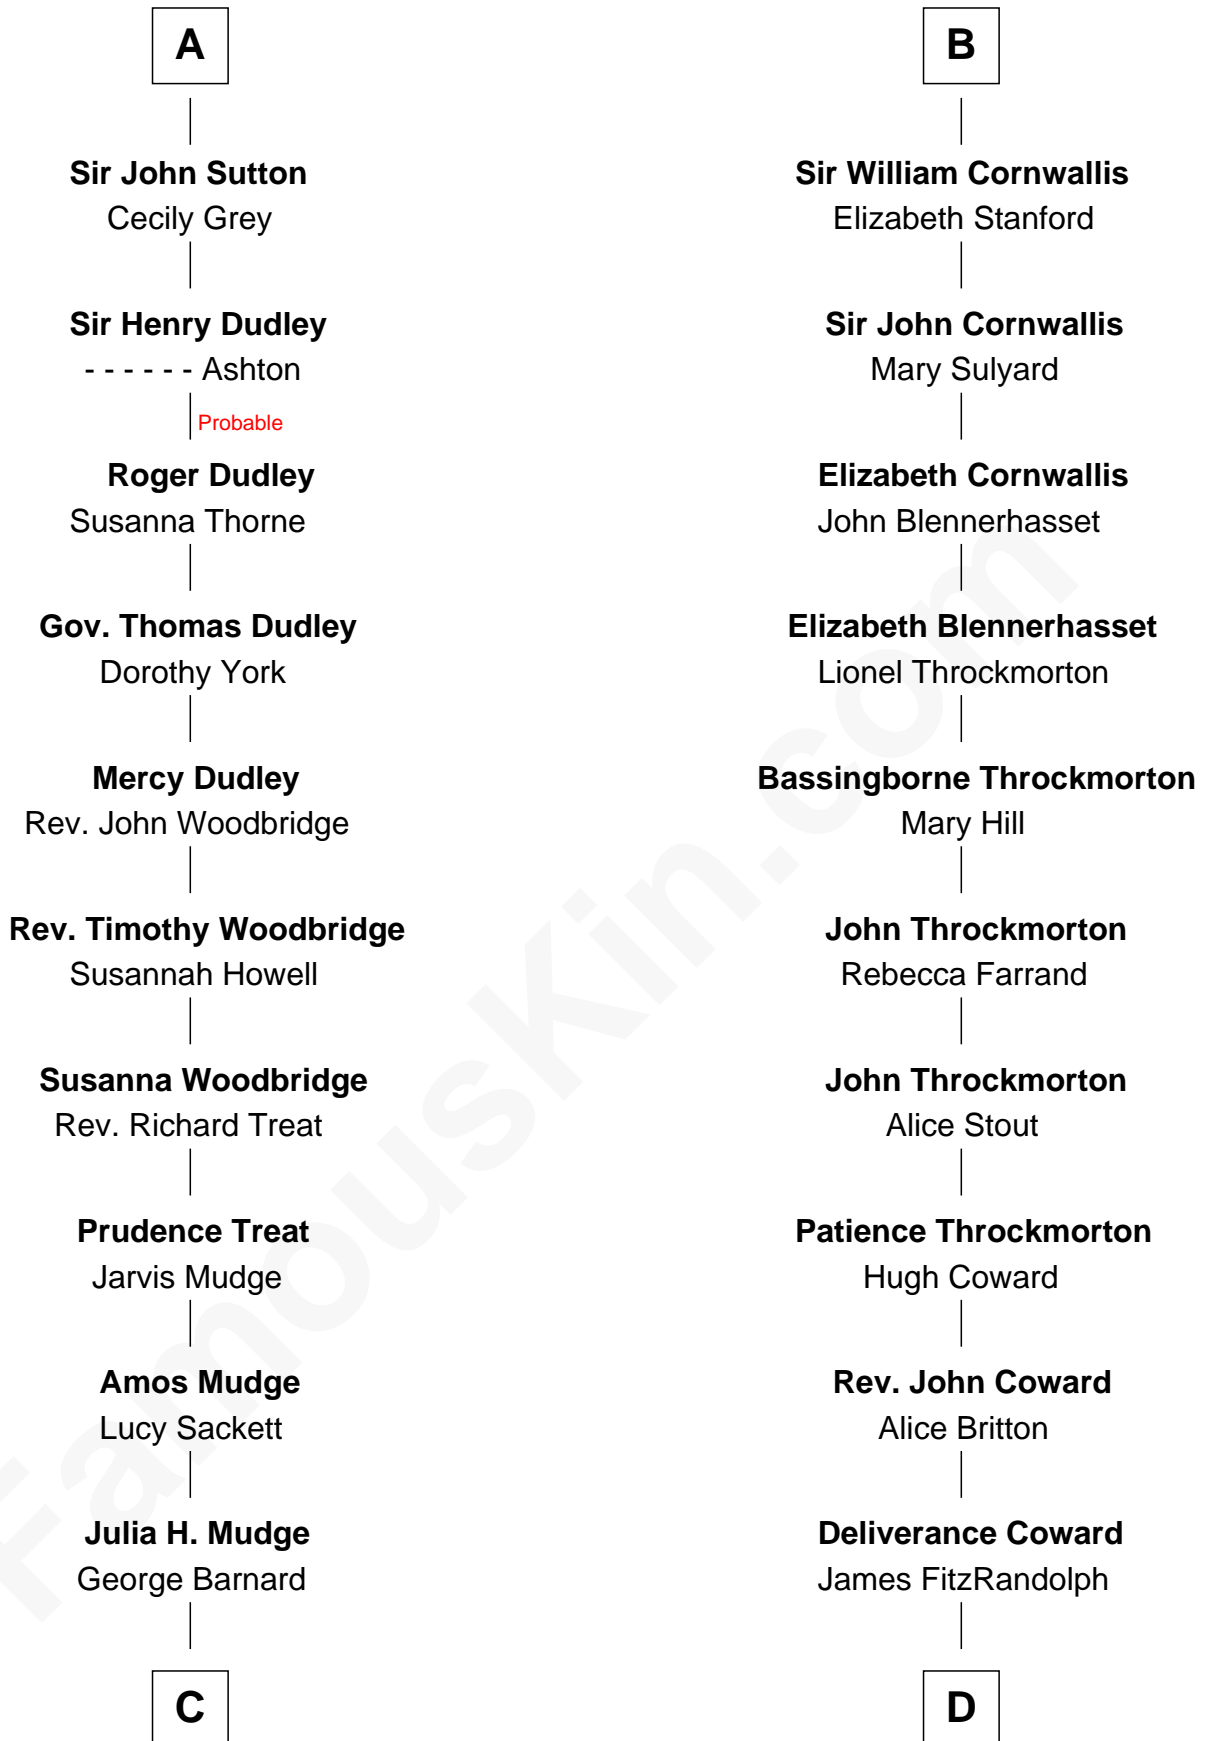

# FamousKin.com Relationship Chart of

**Dick Clark**

*Radio and TV Host*

19th cousin 1 time removed of

**General James Longstreet**

*Confederate Army - U.S. Civil War*

**C**

**George Barnard**  
Jane Sophia Fuller

**Charles Fuller Barnard**  
Anna May Aldridge

**Julia Fuller Barnard**  
Richard Augustus Clark

**Dick Clark**  
*Radio and TV Host*

**D**

**Hannah FitzRandolph**  
William Longstreet

**James Longstreet**  
Mary Anna Dent