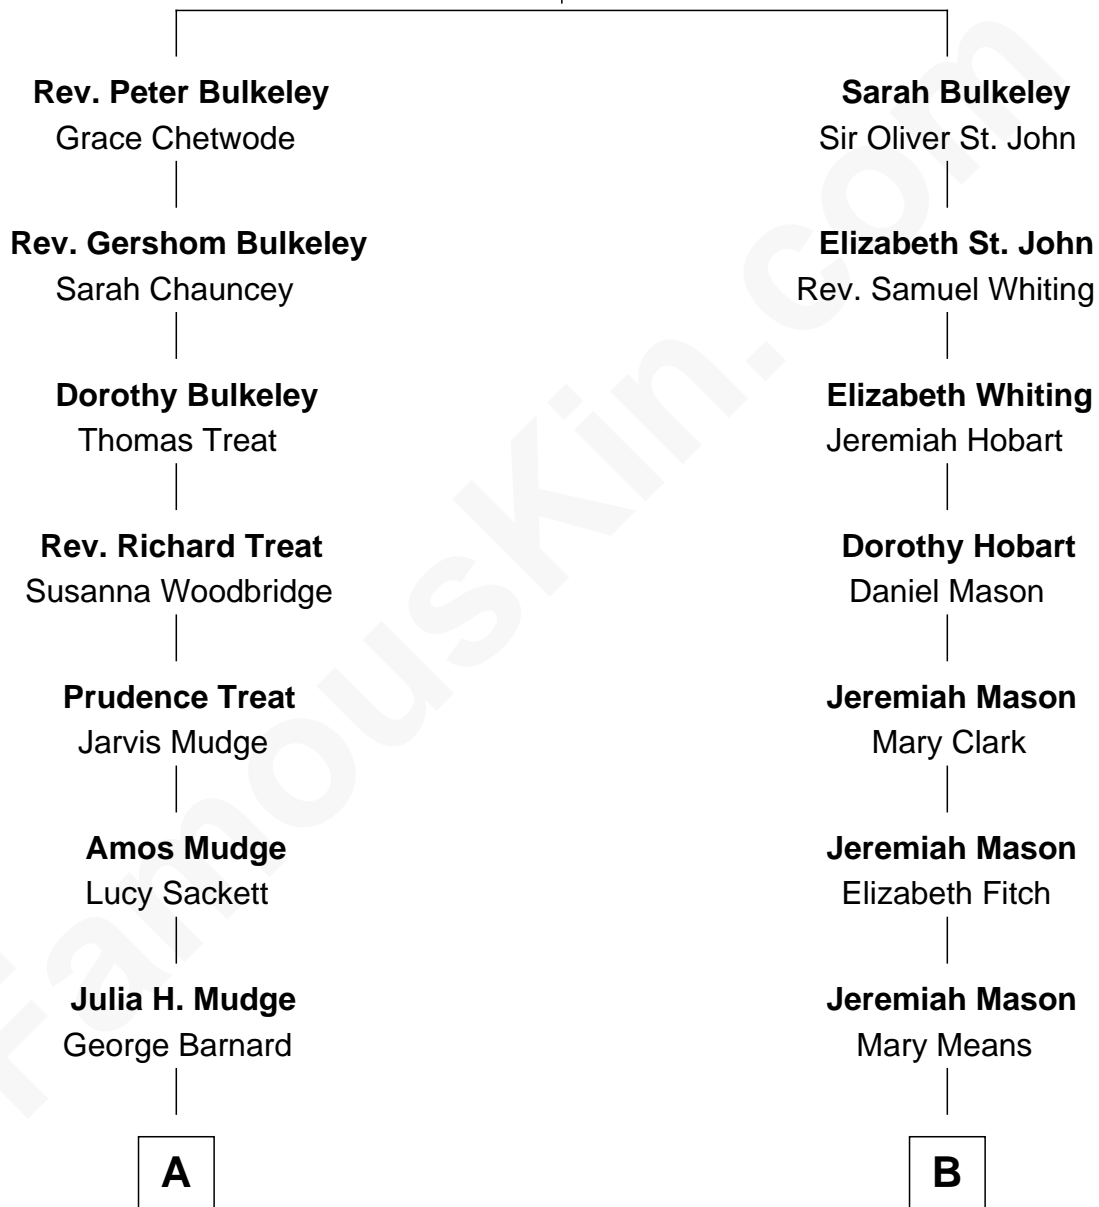

FamousKin.com Relationship Chart of

Dick Clark

Radio and TV Host

10th cousin 1 time removed of

John Kerry

68th U.S. Secretary of State

Rev. Edward Bulkeley

Olive Irby

A

George Barnard
Jane Sophia Fuller

Charles Fuller Barnard
Anna May Aldridge

Julia Fuller Barnard
Richard Augustus Clark

Dick Clark
Radio and TV Host

B

Robert Means Mason
Sarah Ellen Francis

Elizabeth Mason
Robert Charles Winthrop

Margaret Tyndal Winthrop
James Grant Forbes

Rosemary Isabel Forbes
Richard John Kerry

John Kerry
68th U.S. Secretary of State