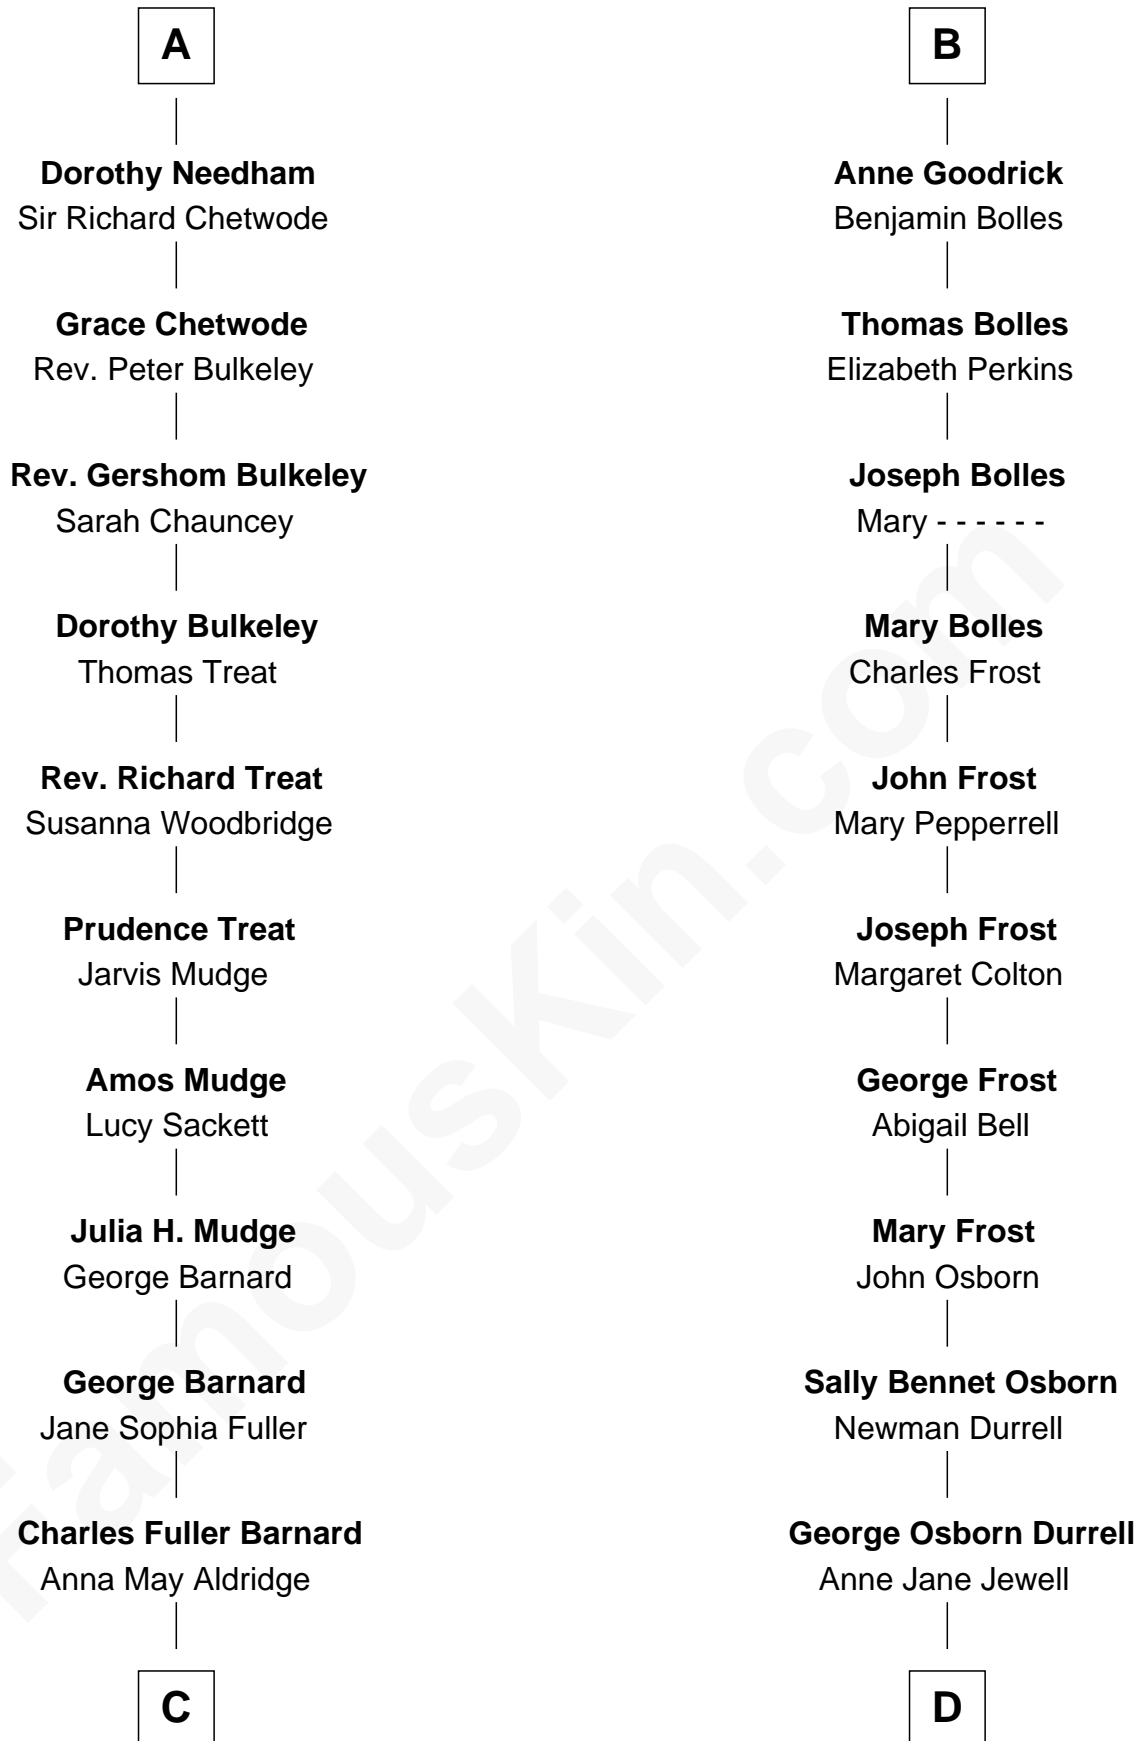

FamousKin.com Relationship Chart of

Dick Clark

Radio and TV Host

18th cousin 1 time removed of

Lucille Ball

TV Actress - "I Love Lucy"

John de Welles

Maud de Roos

C

Julia Fuller Barnard
Richard Augustus Clark

Dick Clark
Radio and TV Host

D

Nellie Rebecca Durrell
Jasper Clinton Ball

Henry Durrell Ball
Desiree Evelyn Hunt

Lucille Ball
TV Actress - "I Love Lucy"

FamousKin.com