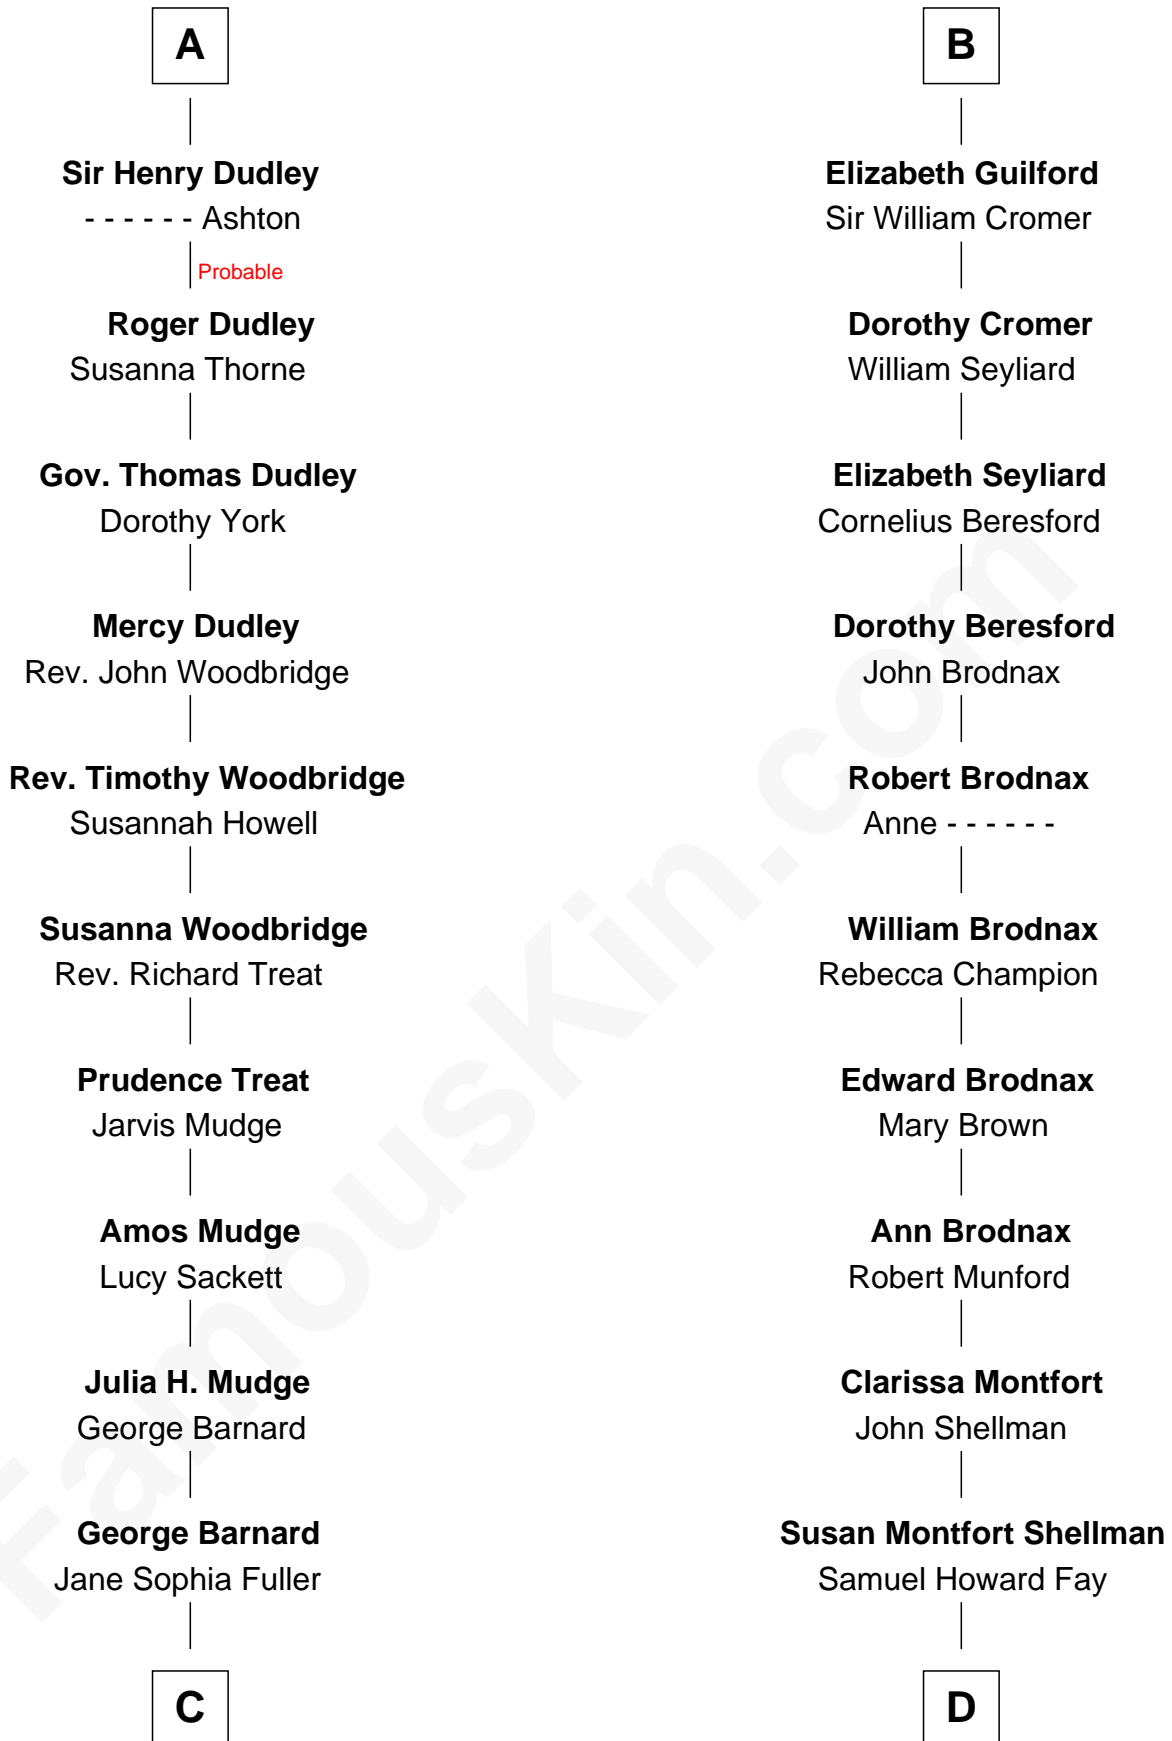

# FamousKin.com Relationship Chart of

**Dick Clark**

*Radio and TV Host*

19th cousin 2 times removed of

**Jeb Bush**

*43rd Governor of Florida*

**Sir Robert de Holland**

Maude la Zouche

**C**

**Charles Fuller Barnard**

Anna May Aldridge

**Julia Fuller Barnard**

Richard Augustus Clark

**Dick Clark**

*Radio and TV Host*

**D**

**Harriet Eleanor Fay**

Rev. James Smith Bush

**Samuel Prescott Bush**

Flora Sheldon

**Prescott Sheldon Bush**

Dorothy Wear Walker

**George Herbert Walker Bush**

Barbara Pierce