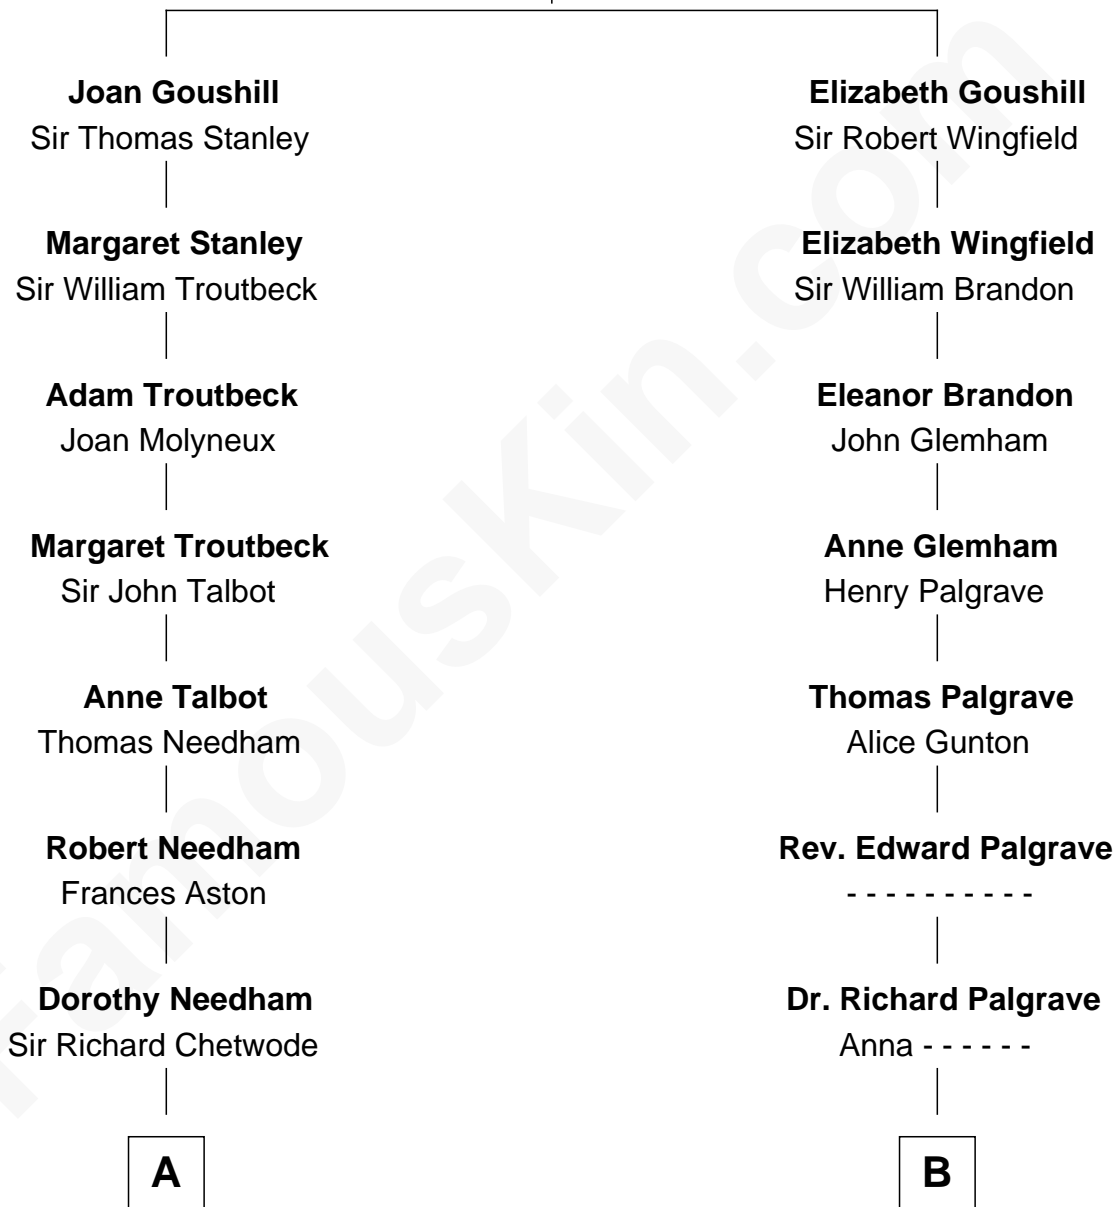

FamousKin.com Relationship Chart of

Dick Clark

Radio and TV Host

17th cousin 2 times removed of

Jeb Bush

43rd Governor of Florida

Sir Robert Goushill

Elizabeth Fitzalan

C

Prescott Sheldon Bush

Dorothy Wear Walker

George Herbert Walker Bush

Barbara Pierce

Jeb Bush

43rd Governor of Florida

FamousKin.com