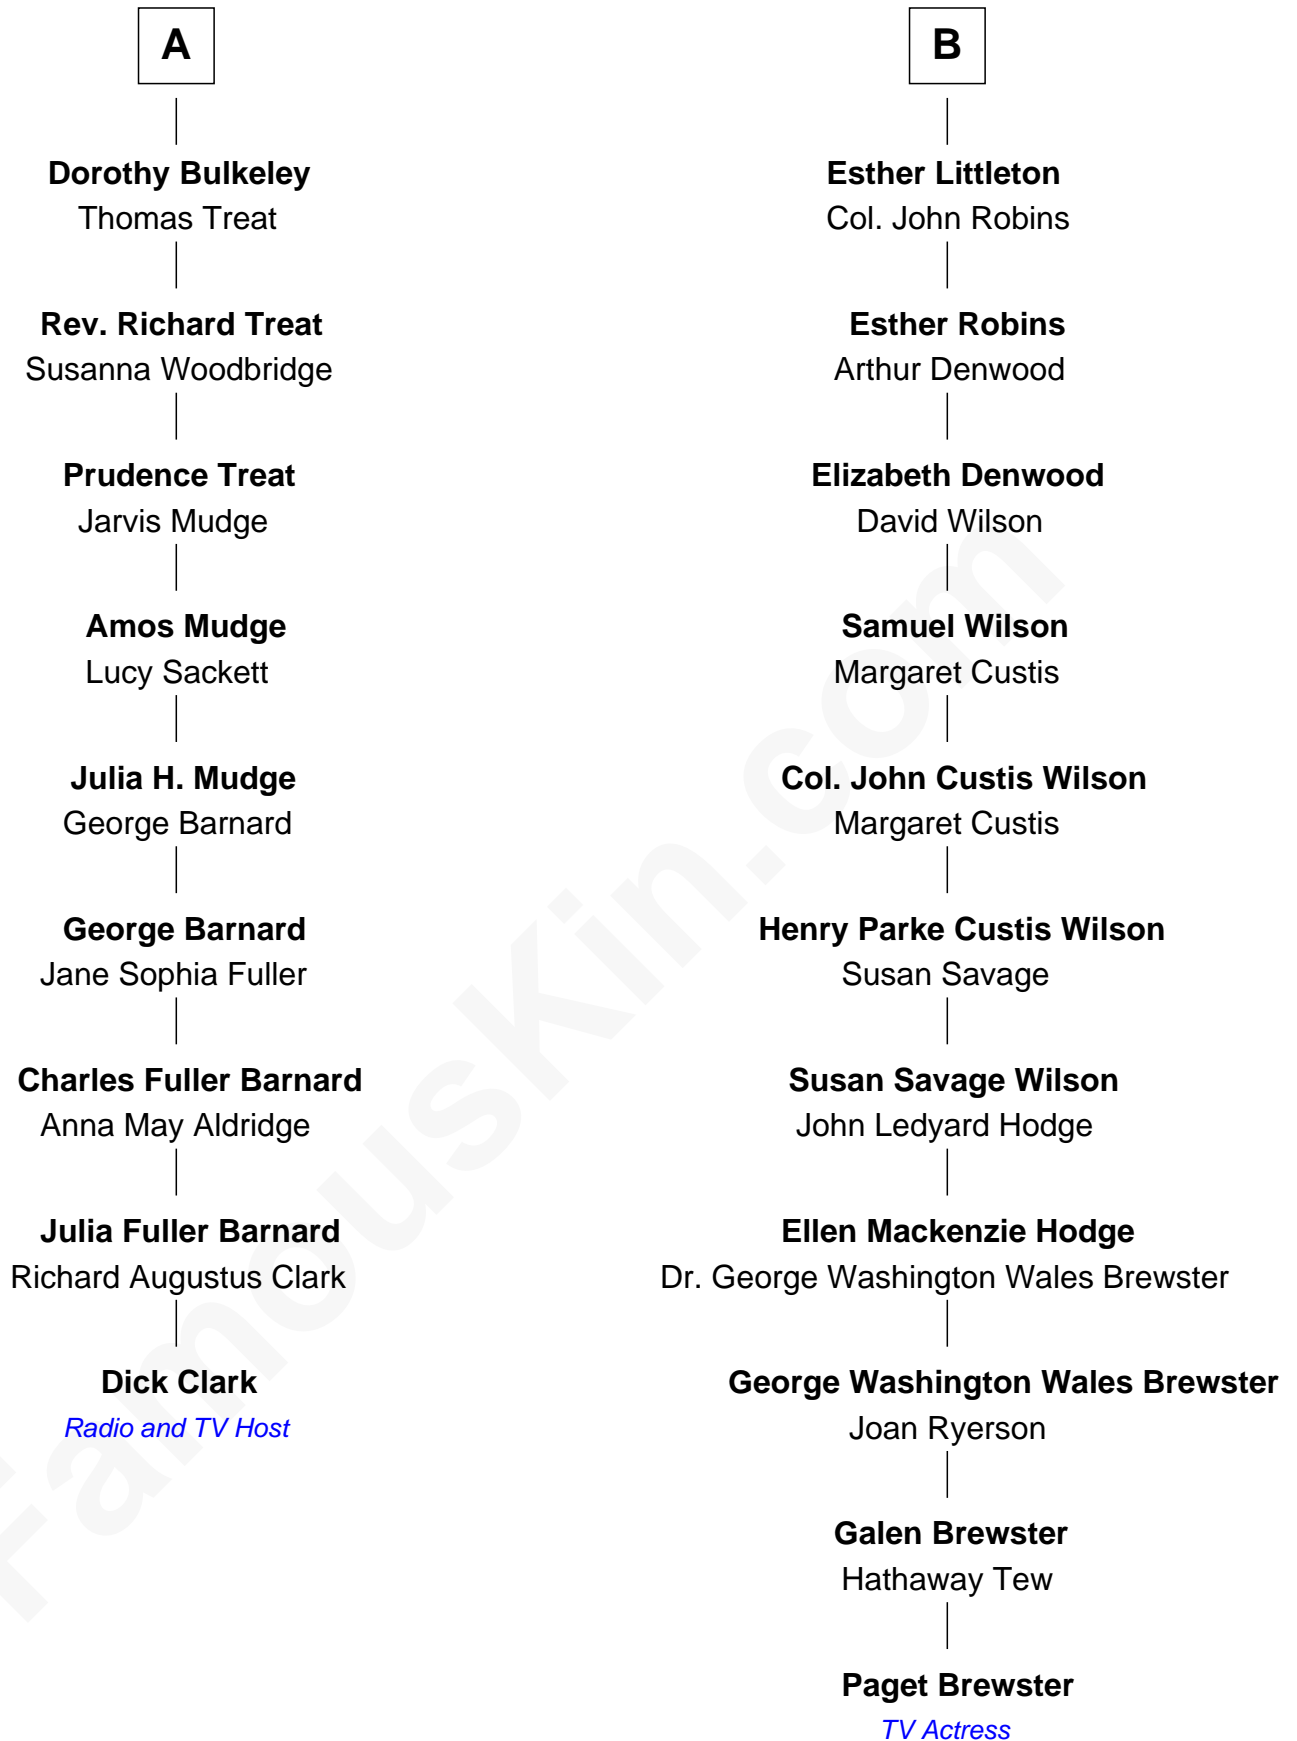

FamousKin.com Relationship Chart of

Dick Clark

Radio and TV Host

15th cousin 2 times removed of

Paget Brewster

TV Actress

Sir Robert Corbet

Margaret - - - - -

Dick Clark photo by [Alan Light](#) ([CC BY 2.0](#))

Paget Brewster photo by [Jonathan Reilly](#) ([CC BY-SA 2.0](#))