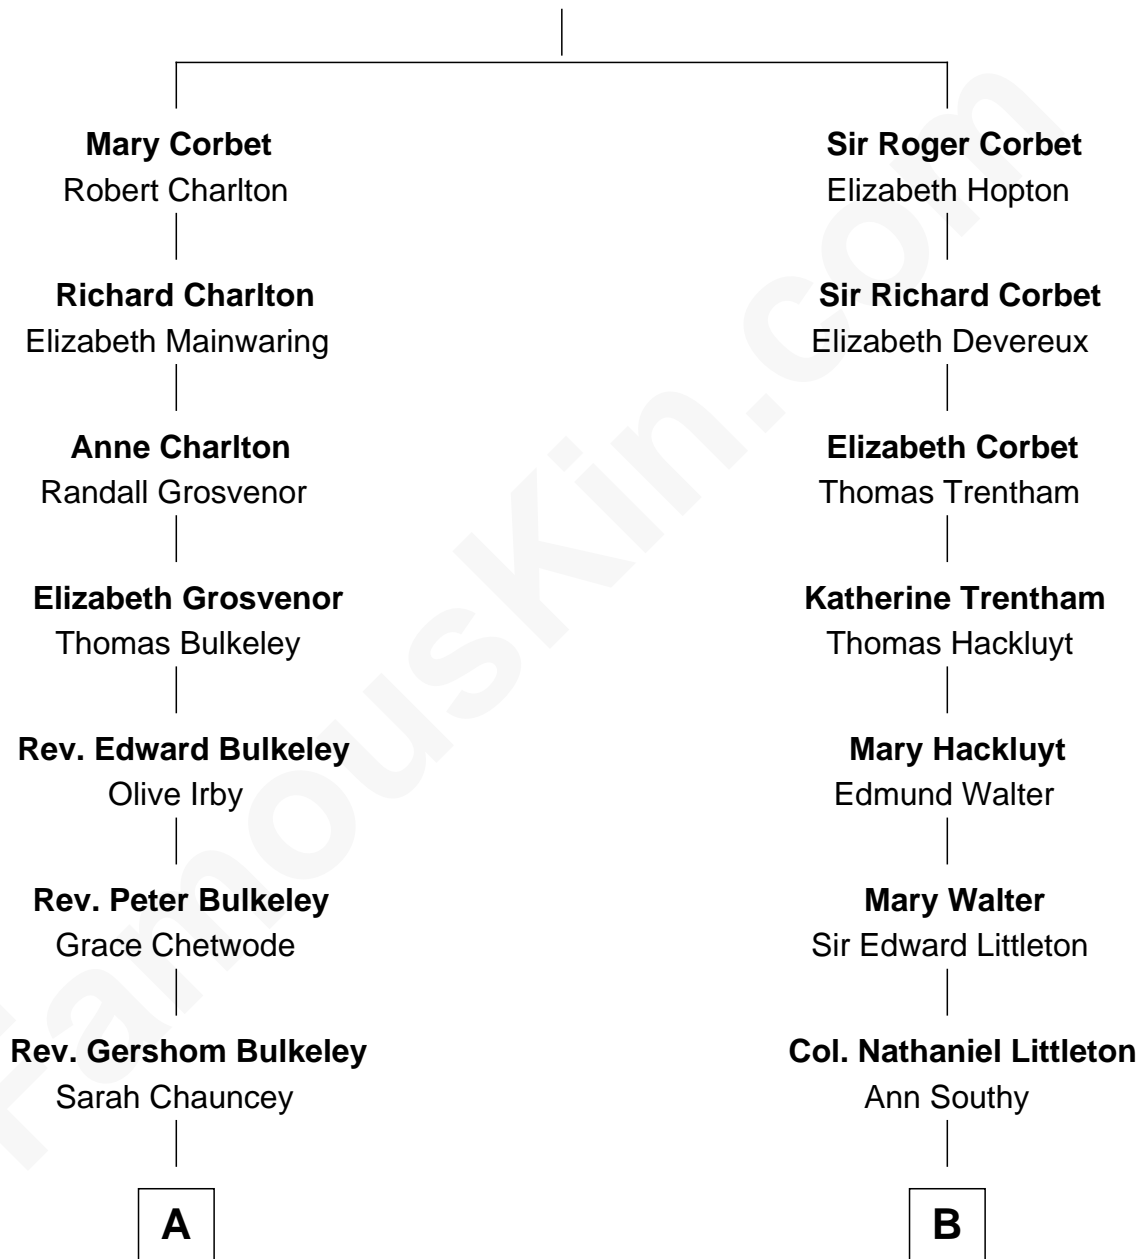

FamousKin.com Relationship Chart of

Dick Clark

Radio and TV Host

15th cousin 2 times removed of

Paget Brewster

TV Actress

Sir Robert Corbet

Margaret - - - - -

Dick Clark photo by [Alan Light](#) ([CC BY 2.0](#))

Paget Brewster photo by [Jonathan Reilly](#) ([CC BY-SA 2.0](#))