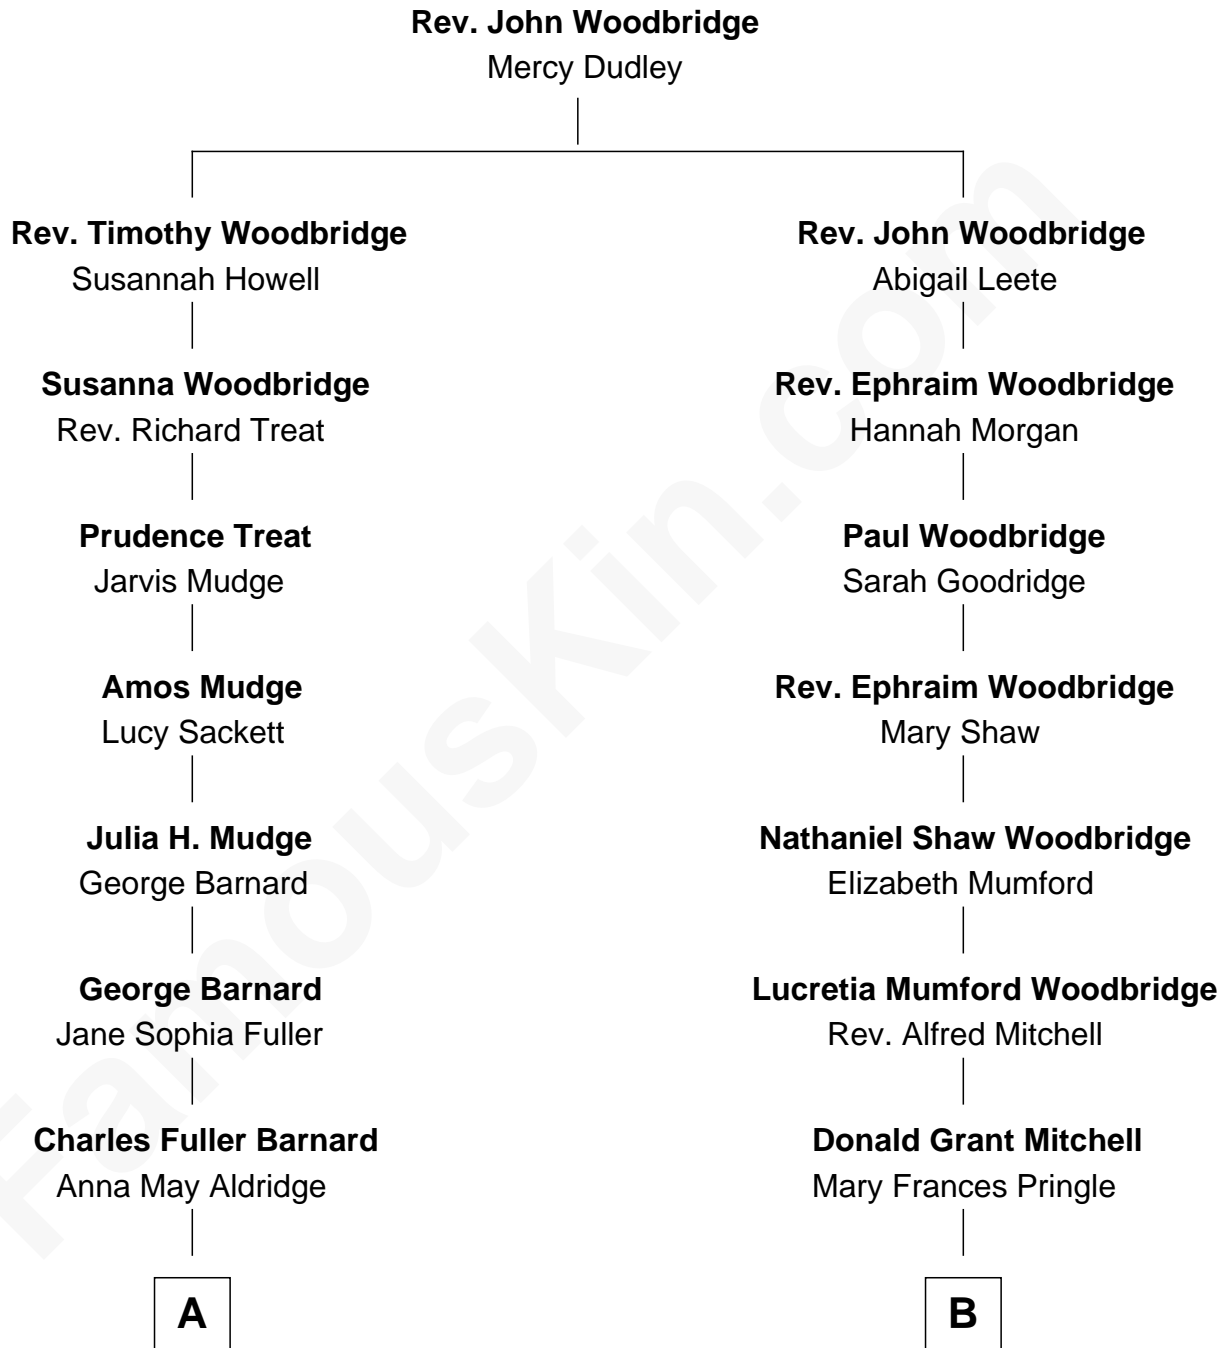

# FamousKin.com Relationship Chart of

**Dick Clark**

*Radio and TV Host*

8th cousin 3 times removed of

**Paget Brewster**

*TV Actress*

**A**

**Julia Fuller Barnard**  
Richard Augustus Clark

**Dick Clark**  
*Radio and TV Host*

**B**

**Mary Pringle Mitchell**  
Edward Larned Ryerson

**Donald Mitchell Ryerson**  
Isabelle McGenniss

**Joan Ryerson**  
George Washington Wales Brewster

**Galen Brewster**  
Hathaway Tew

**Paget Brewster**  
*TV Actress*