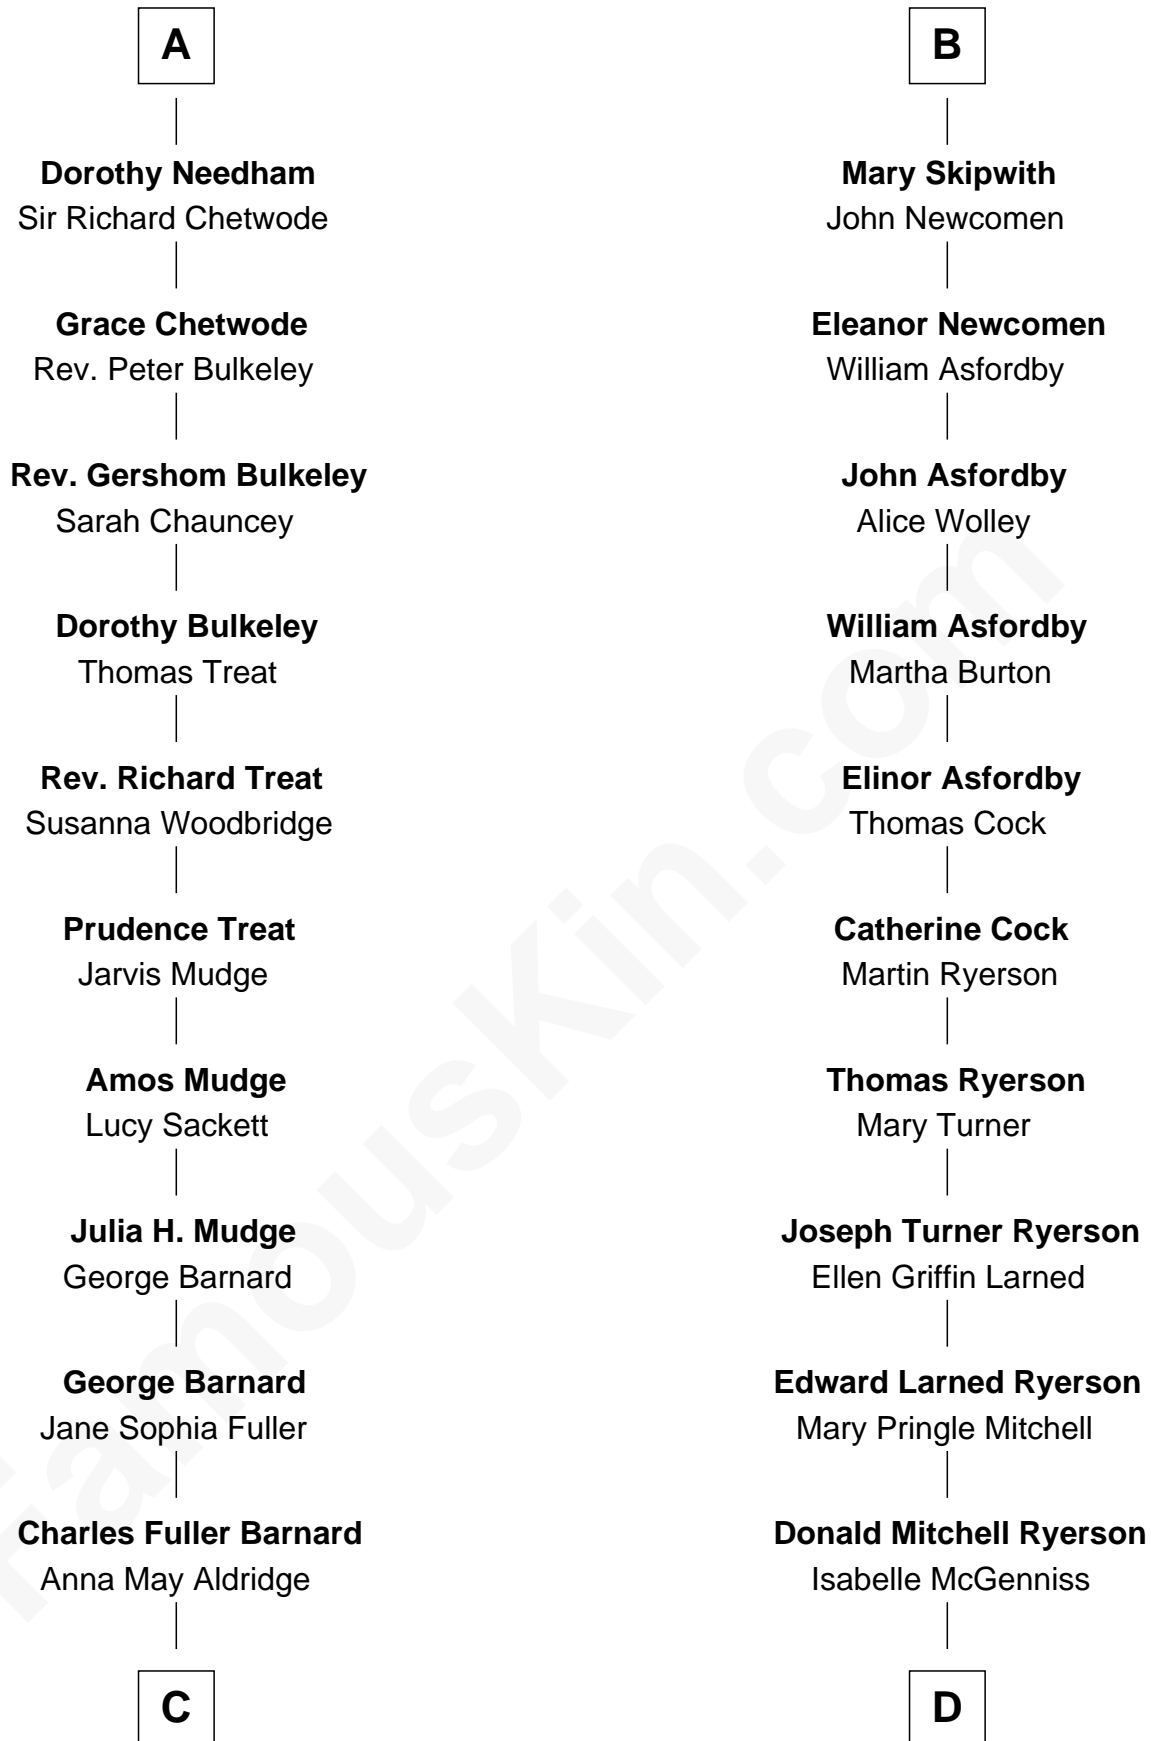

# FamousKin.com Relationship Chart of

**Dick Clark**

*Radio and TV Host*

18th cousin 1 time removed of

**Paget Brewster**

*TV Actress*

**John de Welles**

Maud de Roos

**C**

**Julia Fuller Barnard**  
Richard Augustus Clark

**Dick Clark**  
*Radio and TV Host*

**D**

**Joan Ryerson**  
George Washington Wales Brewster

**Galen Brewster**  
Hathaway Tew

**Paget Brewster**  
*TV Actress*