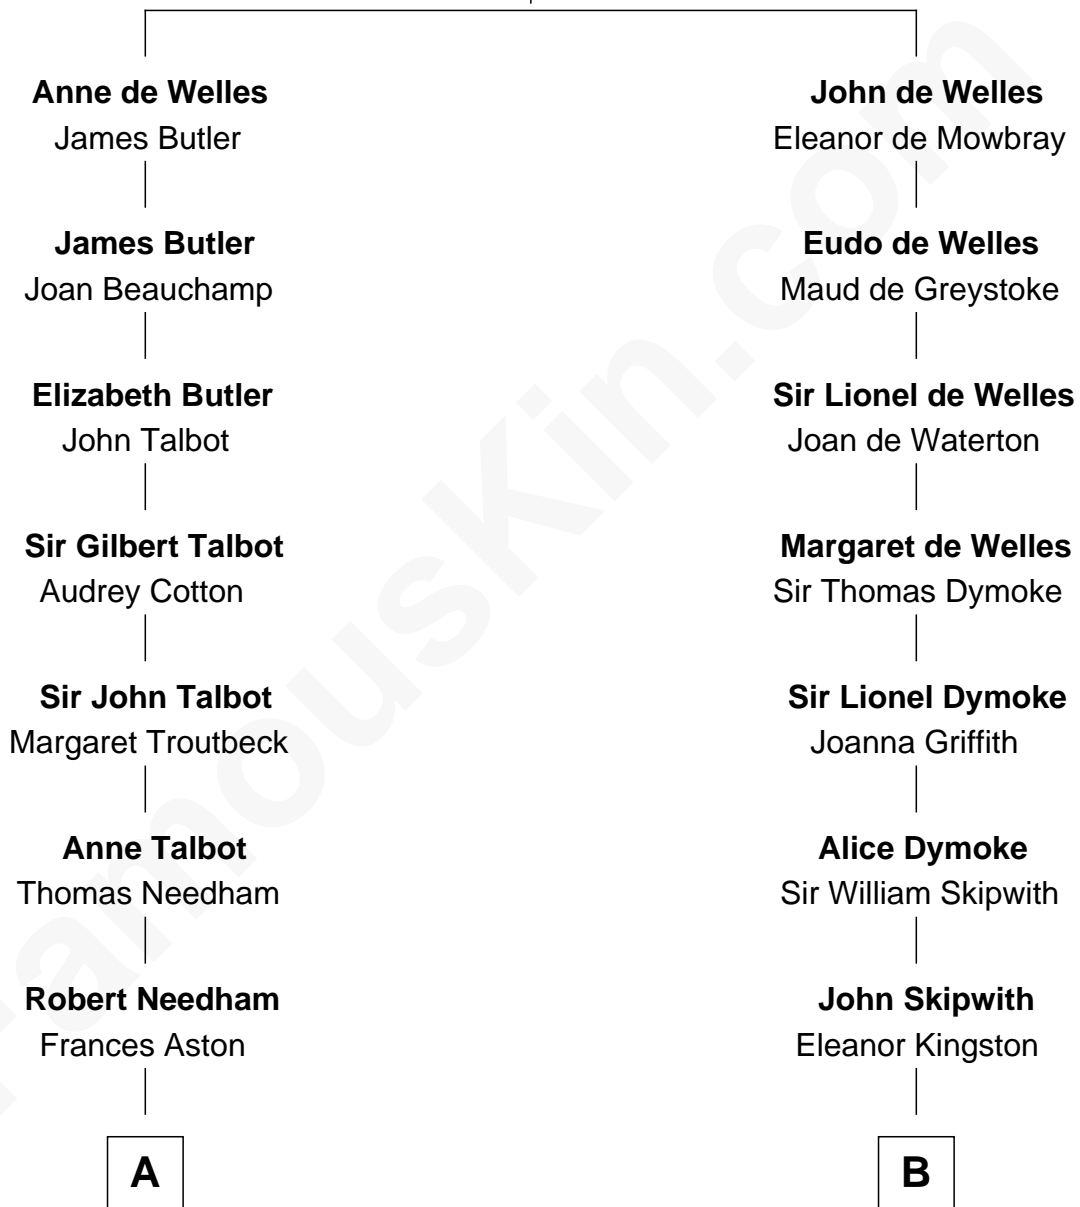

# FamousKin.com Relationship Chart of

**Dick Clark**

*Radio and TV Host*

18th cousin 1 time removed of

**Paget Brewster**

*TV Actress*

**John de Welles**

Maud de Roos

**C**

**Julia Fuller Barnard**  
Richard Augustus Clark

**Dick Clark**  
*Radio and TV Host*

**D**

**Joan Ryerson**  
George Washington Wales Brewster

**Galen Brewster**  
Hathaway Tew

**Paget Brewster**  
*TV Actress*