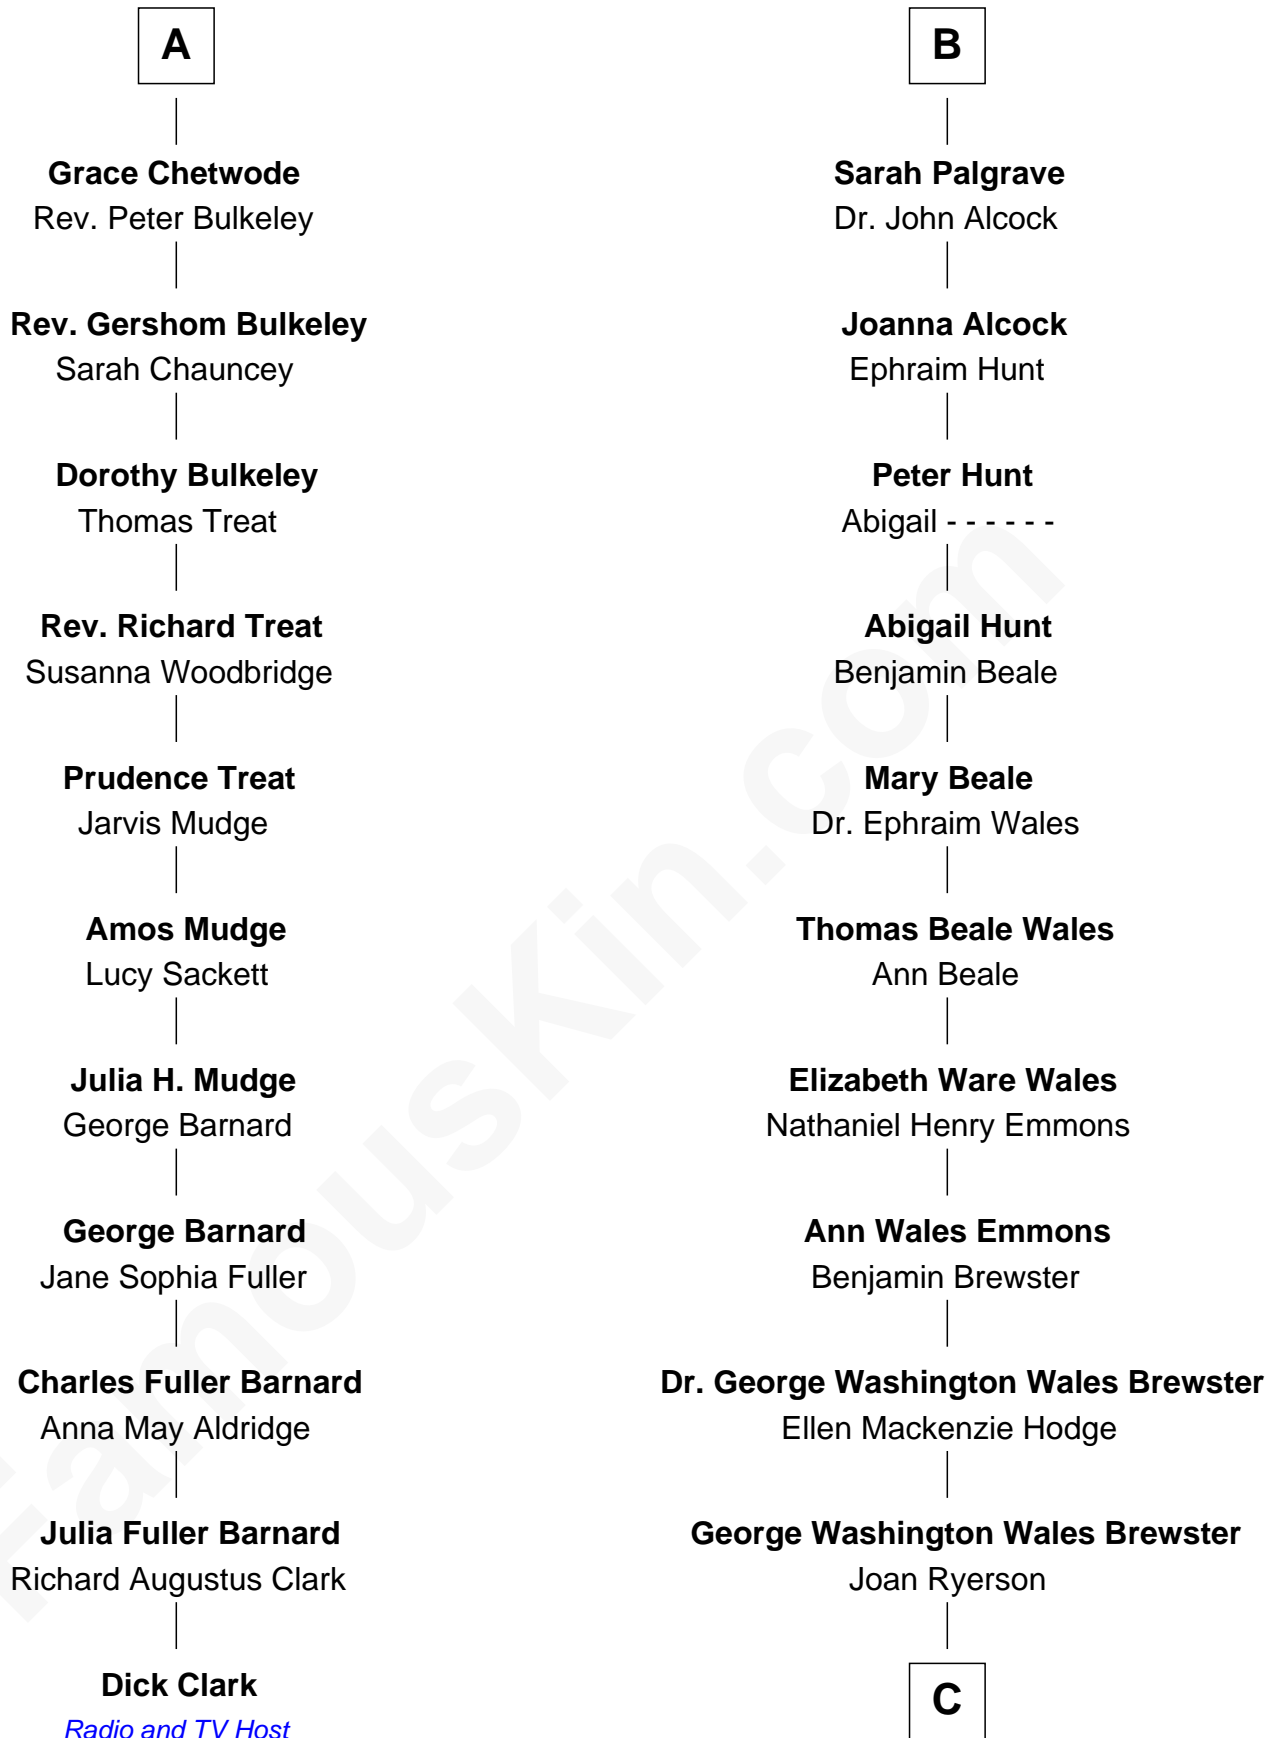

# FamousKin.com Relationship Chart of

**Dick Clark**

*Radio and TV Host*

17th cousin 1 time removed of

**Paget Brewster**

*TV Actress*

**Sir Robert Goushill**

Elizabeth Fitzalan

**C**

**Galen Brewster**  
Hathaway Tew

**Paget Brewster**  
*TV Actress*

FamousKin.com