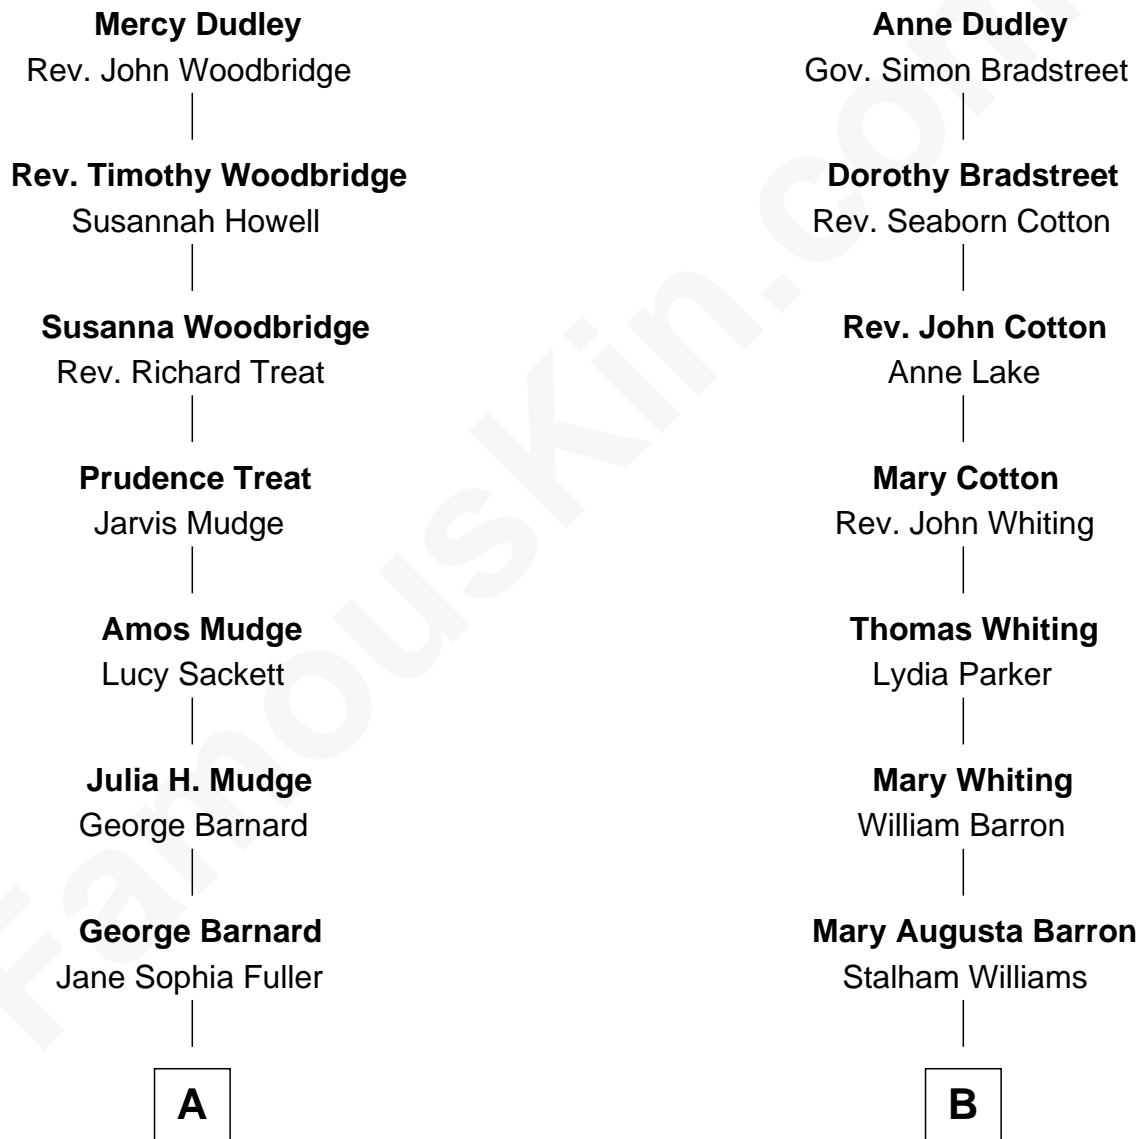

FamousKin.com Relationship Chart of

Dick Clark

Radio and TV Host

9th cousin of

James Sherman

27th U.S. Vice-President

Gov. Thomas Dudley

Dorothy York

A

Charles Fuller Barnard

Anna May Aldridge

Julia Fuller Barnard

Richard Augustus Clark

Dick Clark

Radio and TV Host

B