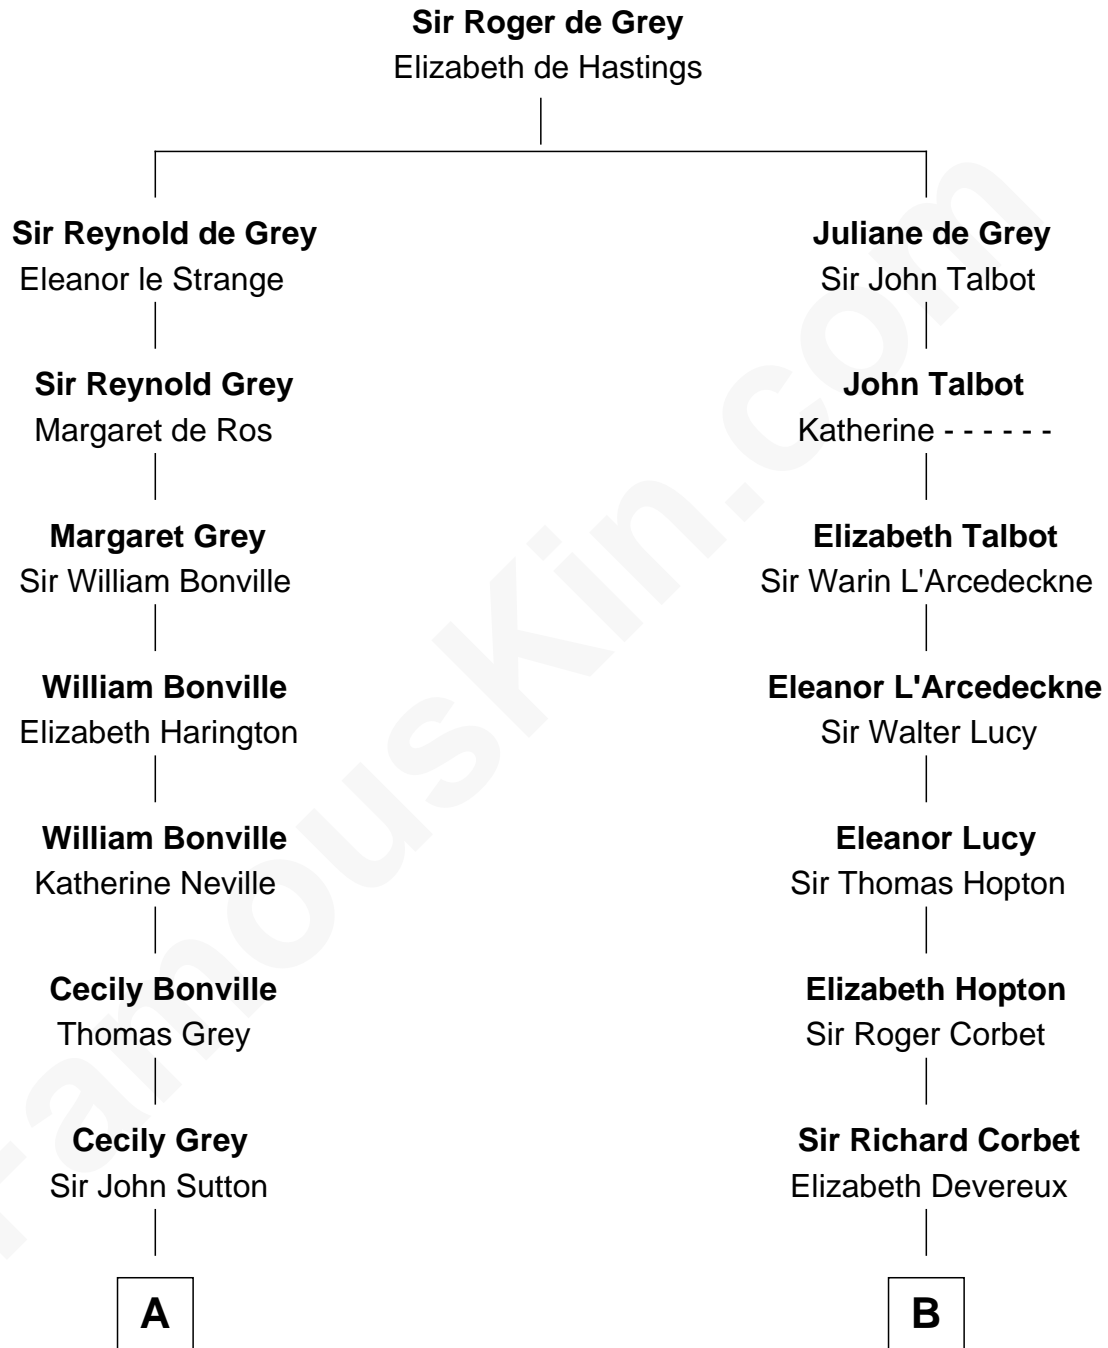

# FamousKin.com Relationship Chart of

**Dick Clark**

*Radio and TV Host*

19th cousin 2 times removed of

**John Foster Dulles**

*52nd U.S. Secretary of State*

**C**

**Charles Fuller Barnard**

Anna May Aldridge

**Julia Fuller Barnard**

Richard Augustus Clark

**Dick Clark**

*Radio and TV Host*

**D**

**Joanna Leffingwell**

Charles Lathrop