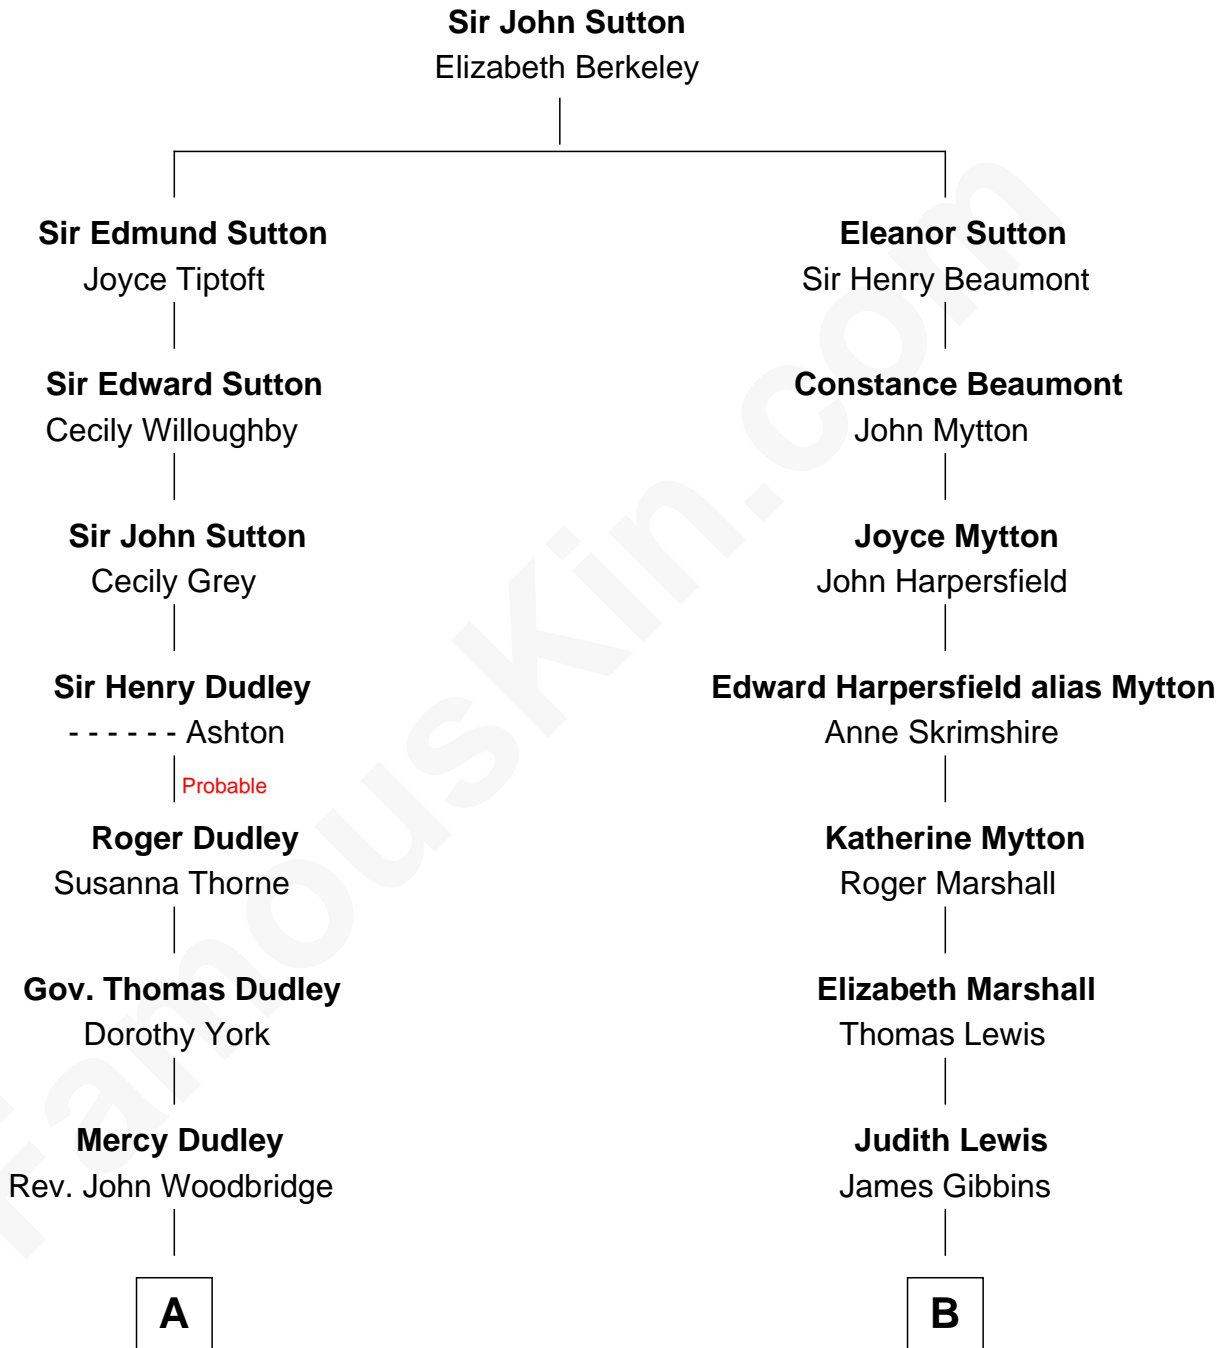

# FamousKin.com Relationship Chart of

**Dick Clark**

*Radio and TV Host*

15th cousin 2 times removed of

**Chevy Chase**

*Comedian, Actor and Writer*

Dick Clark photo by [Alan Light](#) (CC BY 2.0)

Chevy Chase photo by [Alan Light](#) (CC BY 2.0)