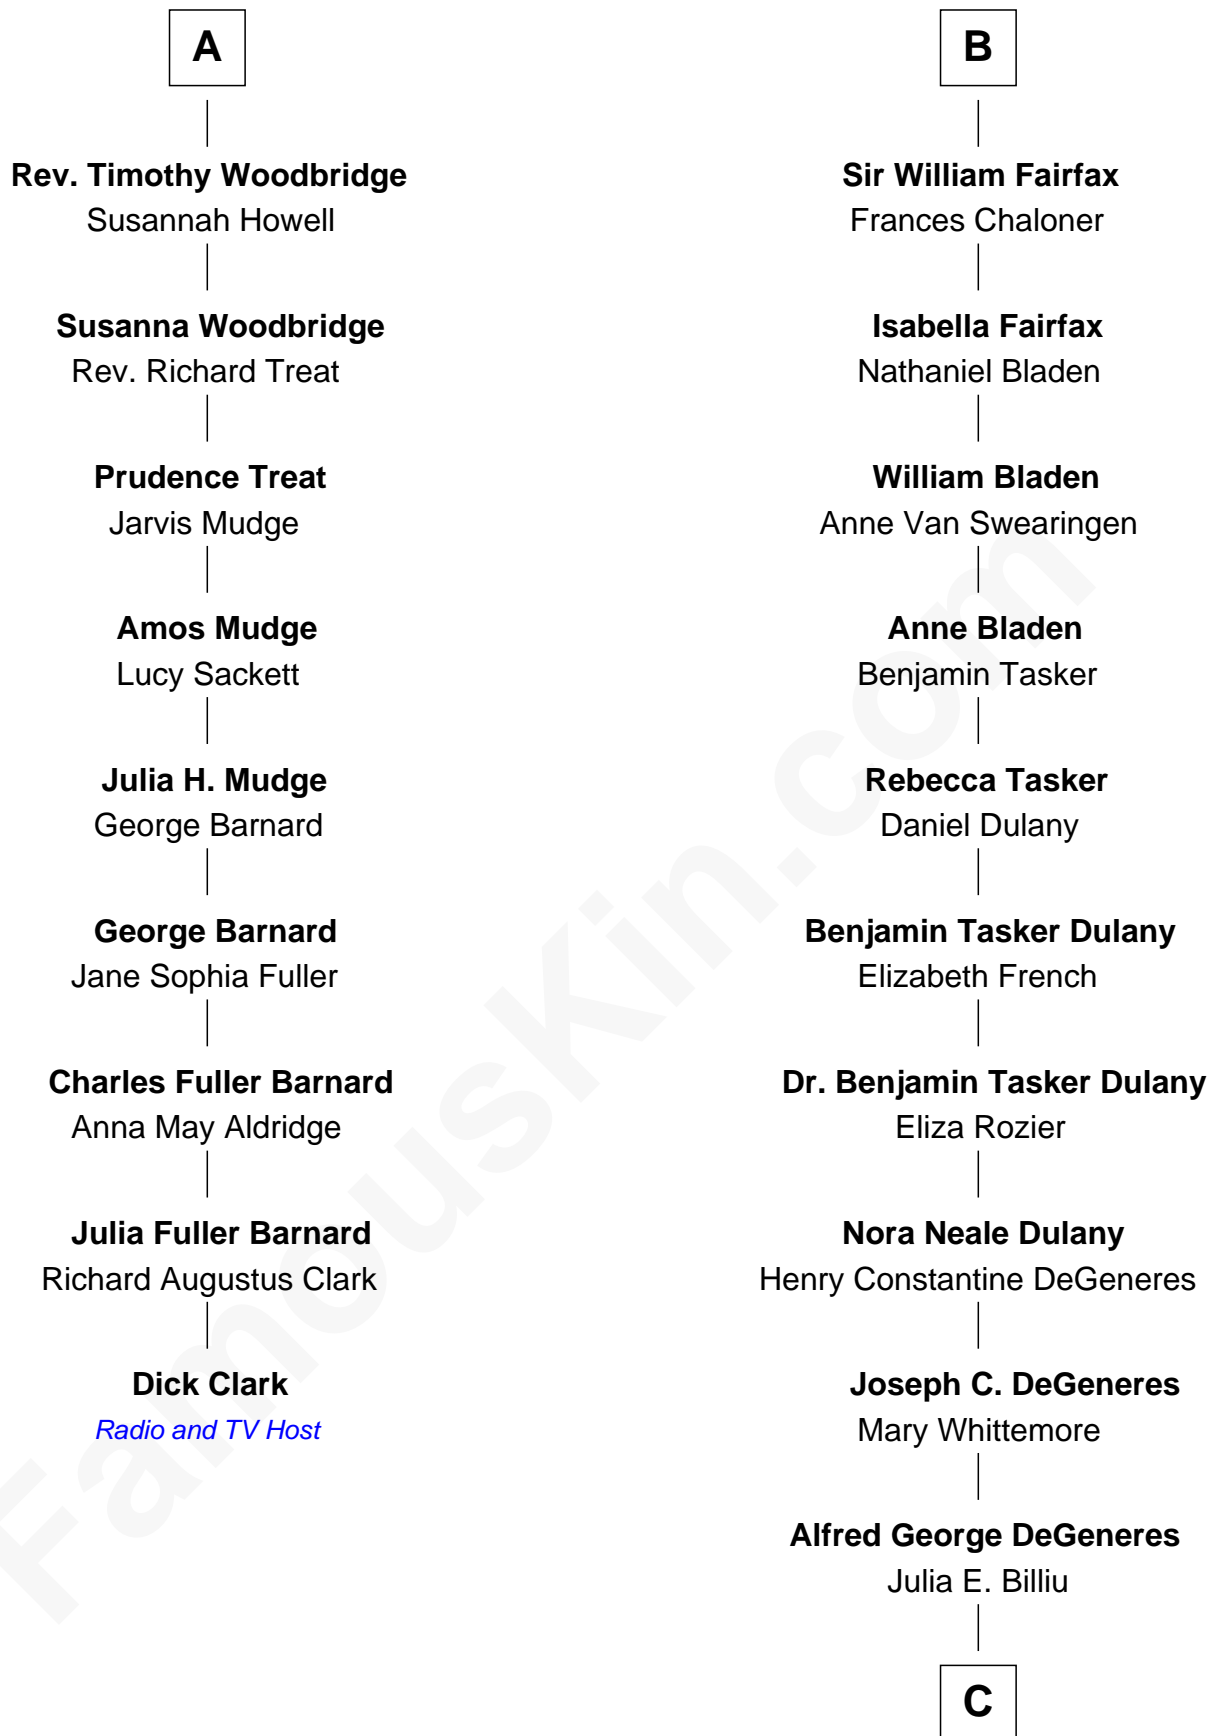

FamousKin.com Relationship Chart of

Dick Clark

Radio and TV Host

15th cousin 4 times removed of

Ellen DeGeneres

Comedienne and TV Personality

Sir Richard Neville

Alice Montagu