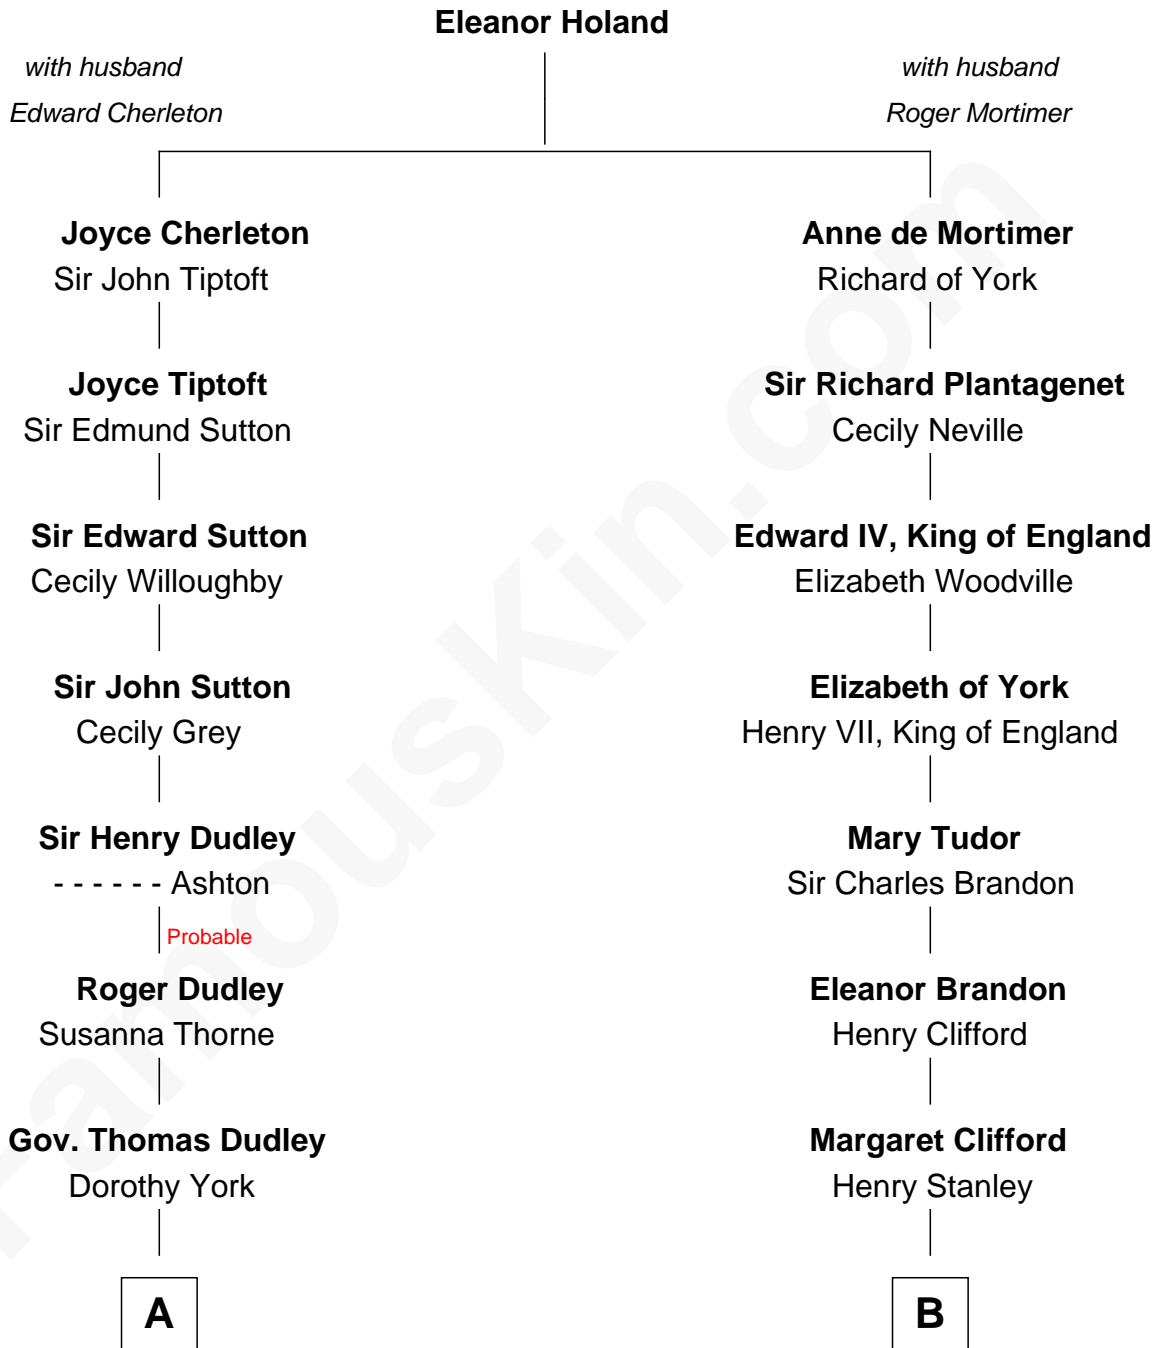

FamousKin.com Relationship Chart of

Dick Clark

Radio and TV Host

16th cousin 3 times removed of

Guy Ritchie

British Filmmaker

C

Doris Margaretta McLaughlin

Stuart John Ritchie

John Vivian Ritchie

Amber Mary Parkinson

Guy Ritchie

British Filmmaker

FamousKin.com