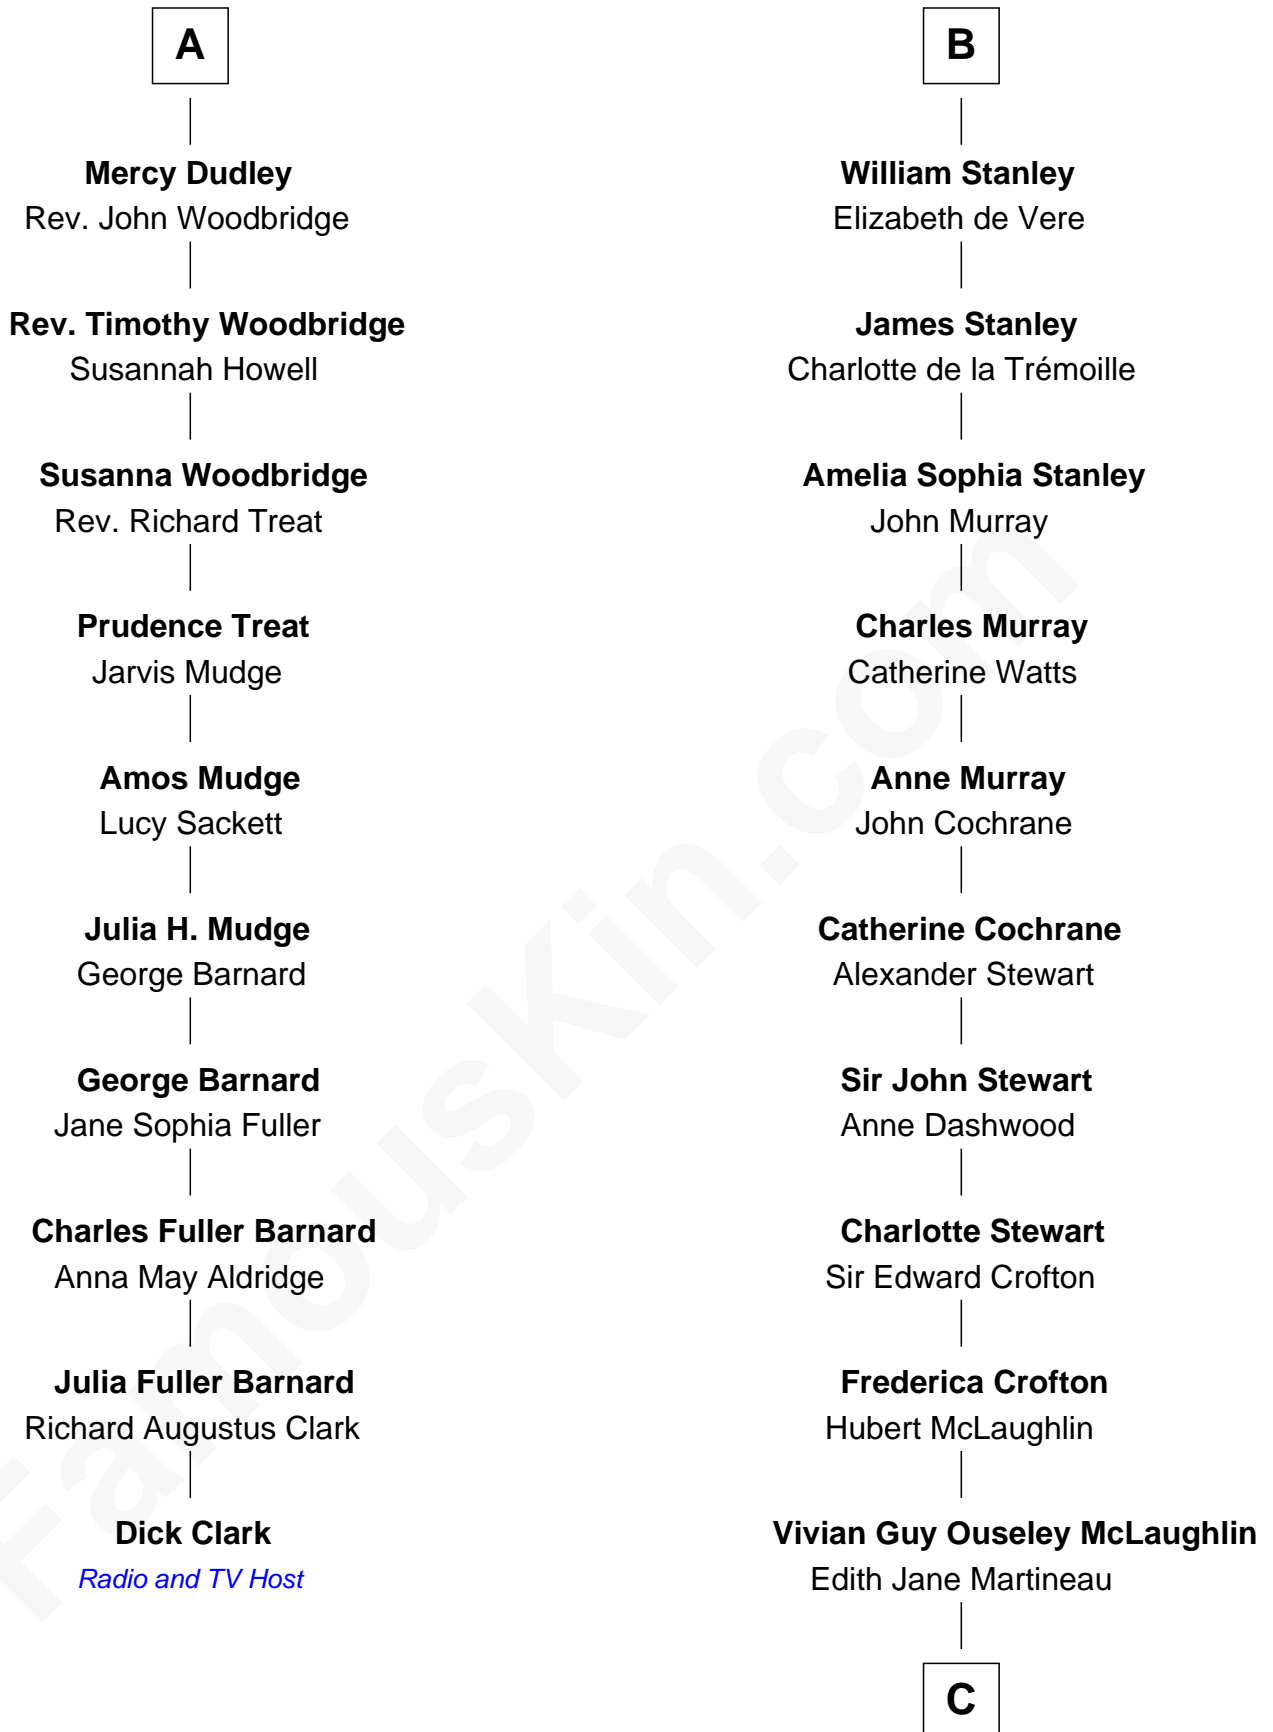

FamousKin.com Relationship Chart of

Dick Clark

Radio and TV Host

16th cousin 3 times removed of

Guy Ritchie

British Filmmaker

C

Doris Margaretta McLaughlin

Stuart John Ritchie

John Vivian Ritchie

Amber Mary Parkinson

Guy Ritchie

British Filmmaker

FamousKin.com