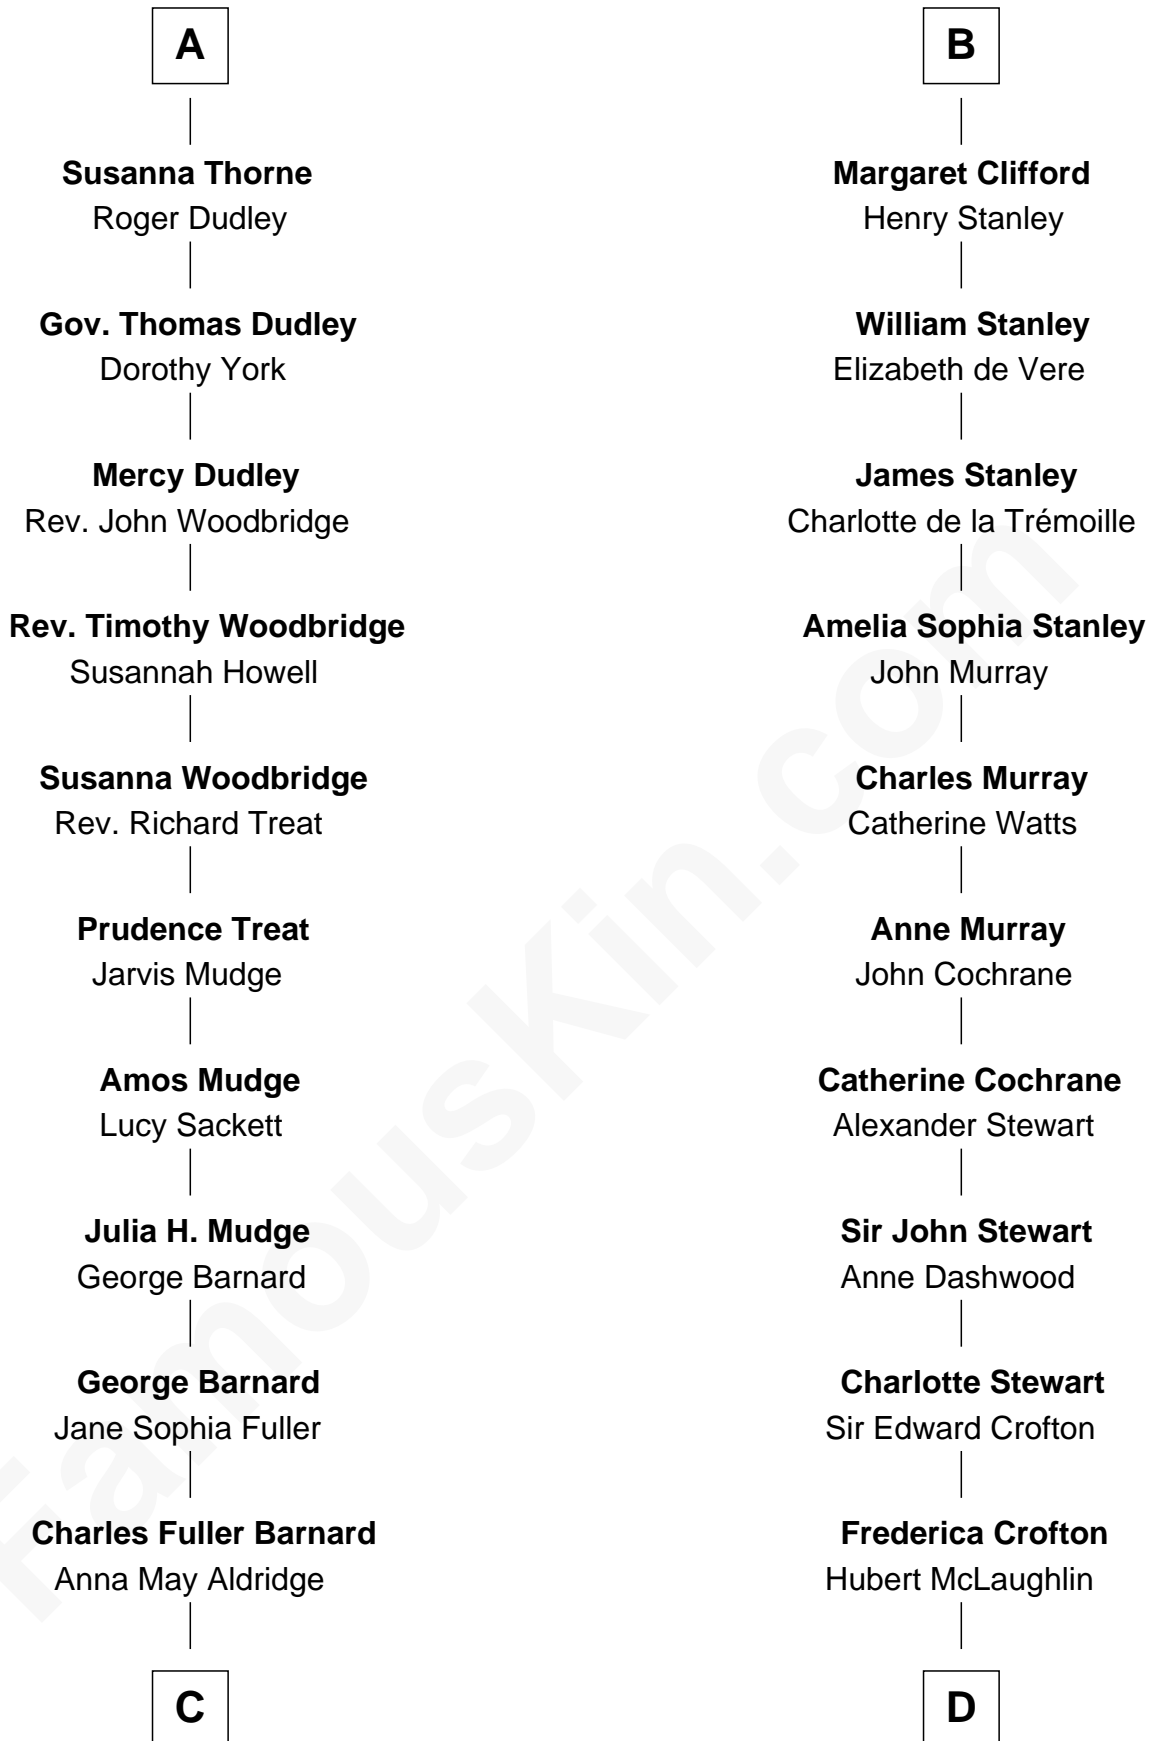

FamousKin.com Relationship Chart of

Dick Clark

Radio and TV Host

18th cousin 2 times removed of

Guy Ritchie

British Filmmaker

Sir John Grey

Avice Marmion

C

Julia Fuller Barnard
Richard Augustus Clark

Dick Clark
Radio and TV Host

D

Vivian Guy Ouseley McLaughlin
Edith Jane Martineau

Doris Margaretta McLaughlin
Stuart John Ritchie

John Vivian Ritchie
Amber Mary Parkinson