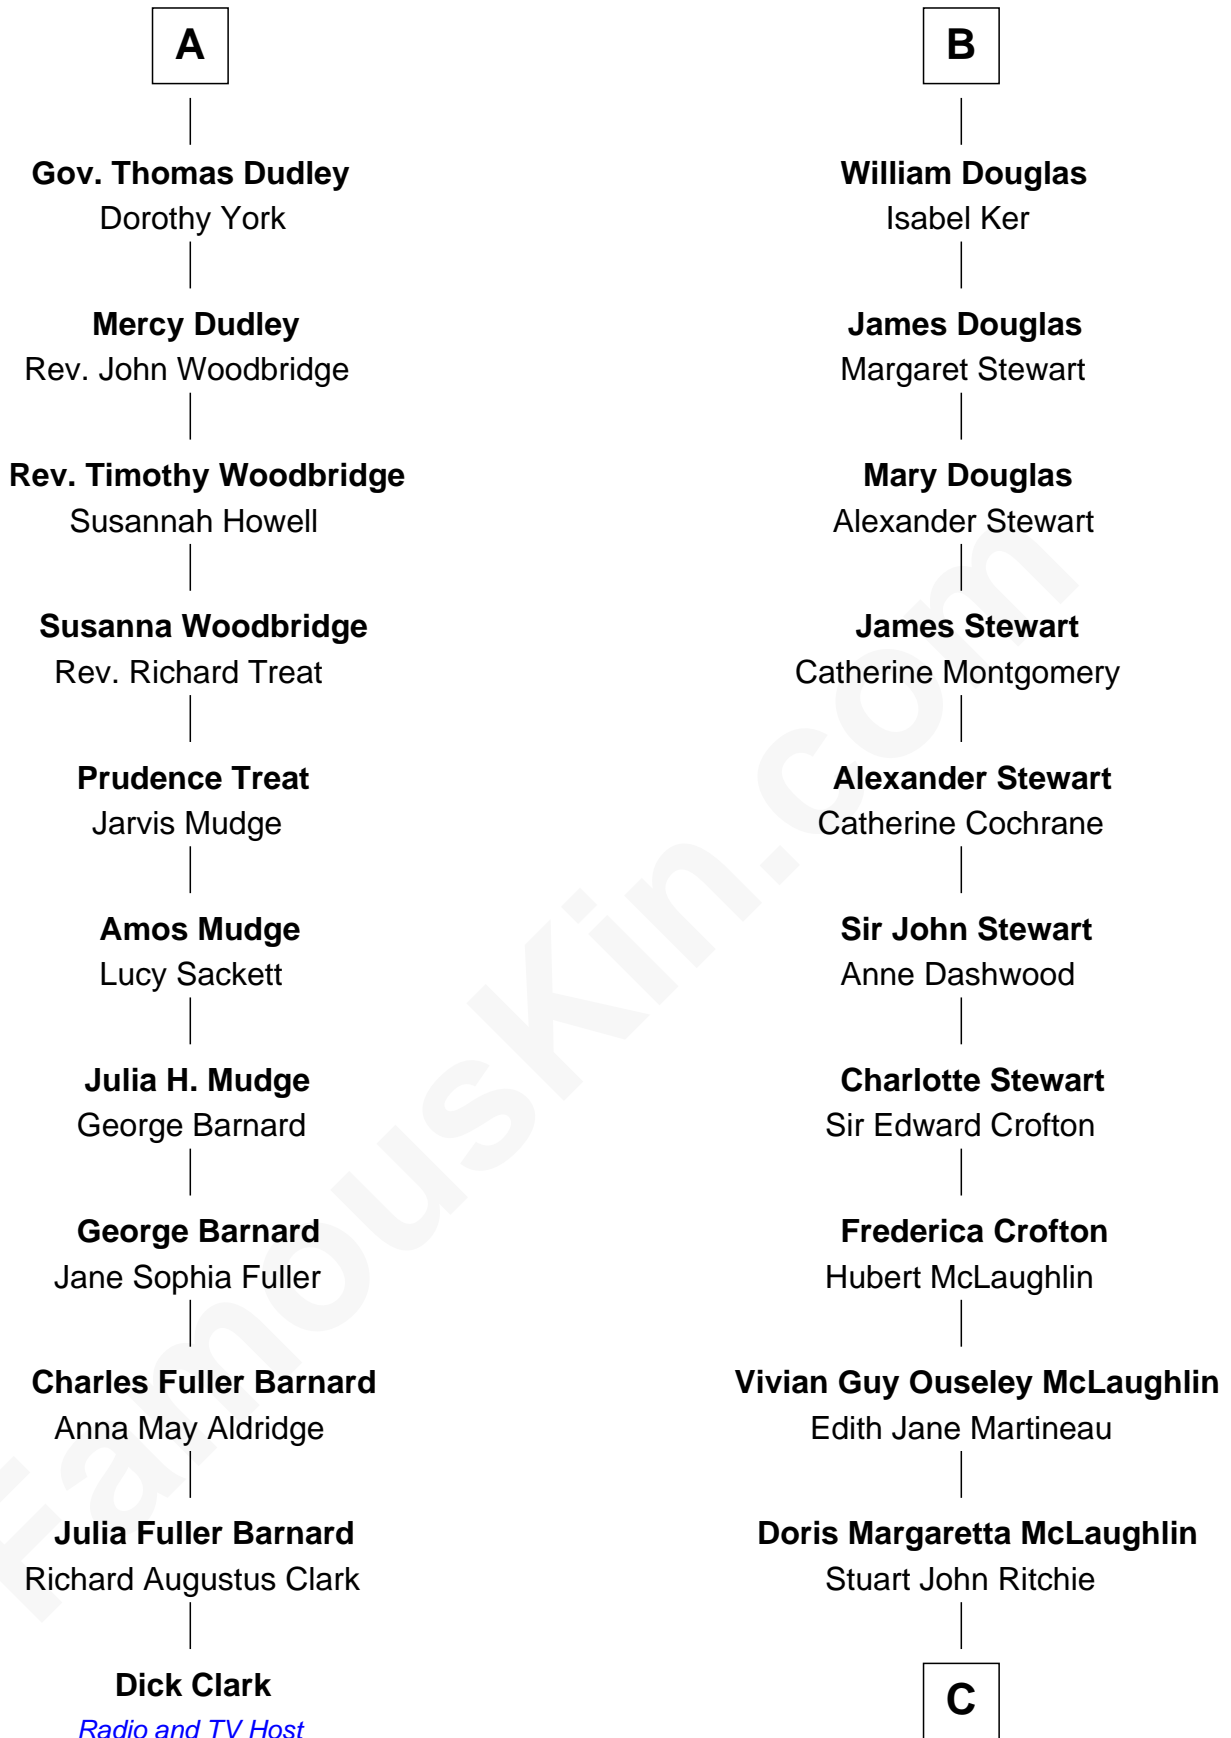

FamousKin.com Relationship Chart of

Dick Clark

Radio and TV Host

17th cousin 1 time removed of

Guy Ritchie

British Filmmaker

Sir Thomas de Holand

Alice Fitzalan

C

John Vivian Ritchie
Amber Mary Parkinson

Guy Ritchie
British Filmmaker

FamousKin.com