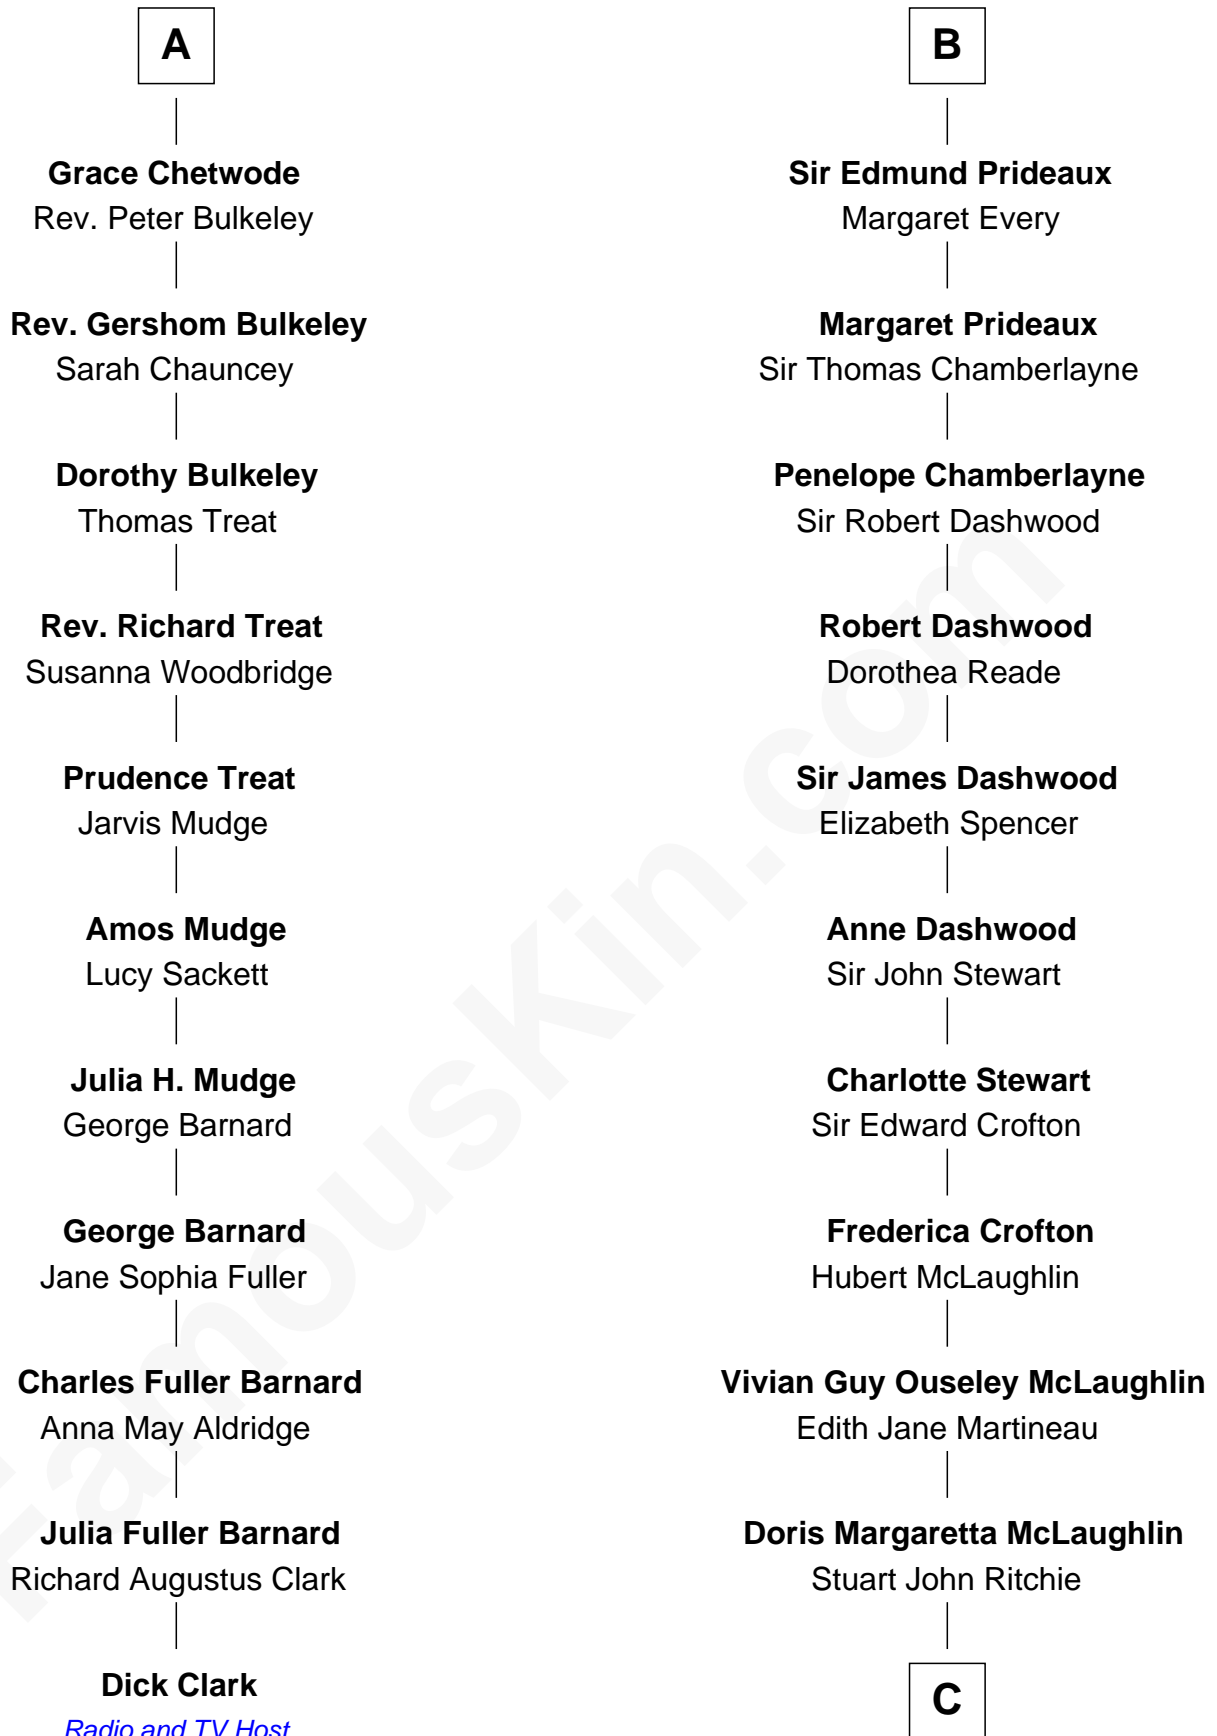

FamousKin.com Relationship Chart of

Dick Clark

Radio and TV Host

17th cousin 1 time removed of

Guy Ritchie

British Filmmaker

Elizabeth Fitzalan

with husband
Sir Robert Goushill

with husband
Sir Thomas Mowbray

C

John Vivian Ritchie
Amber Mary Parkinson

Guy Ritchie
British Filmmaker

FamousKin.com