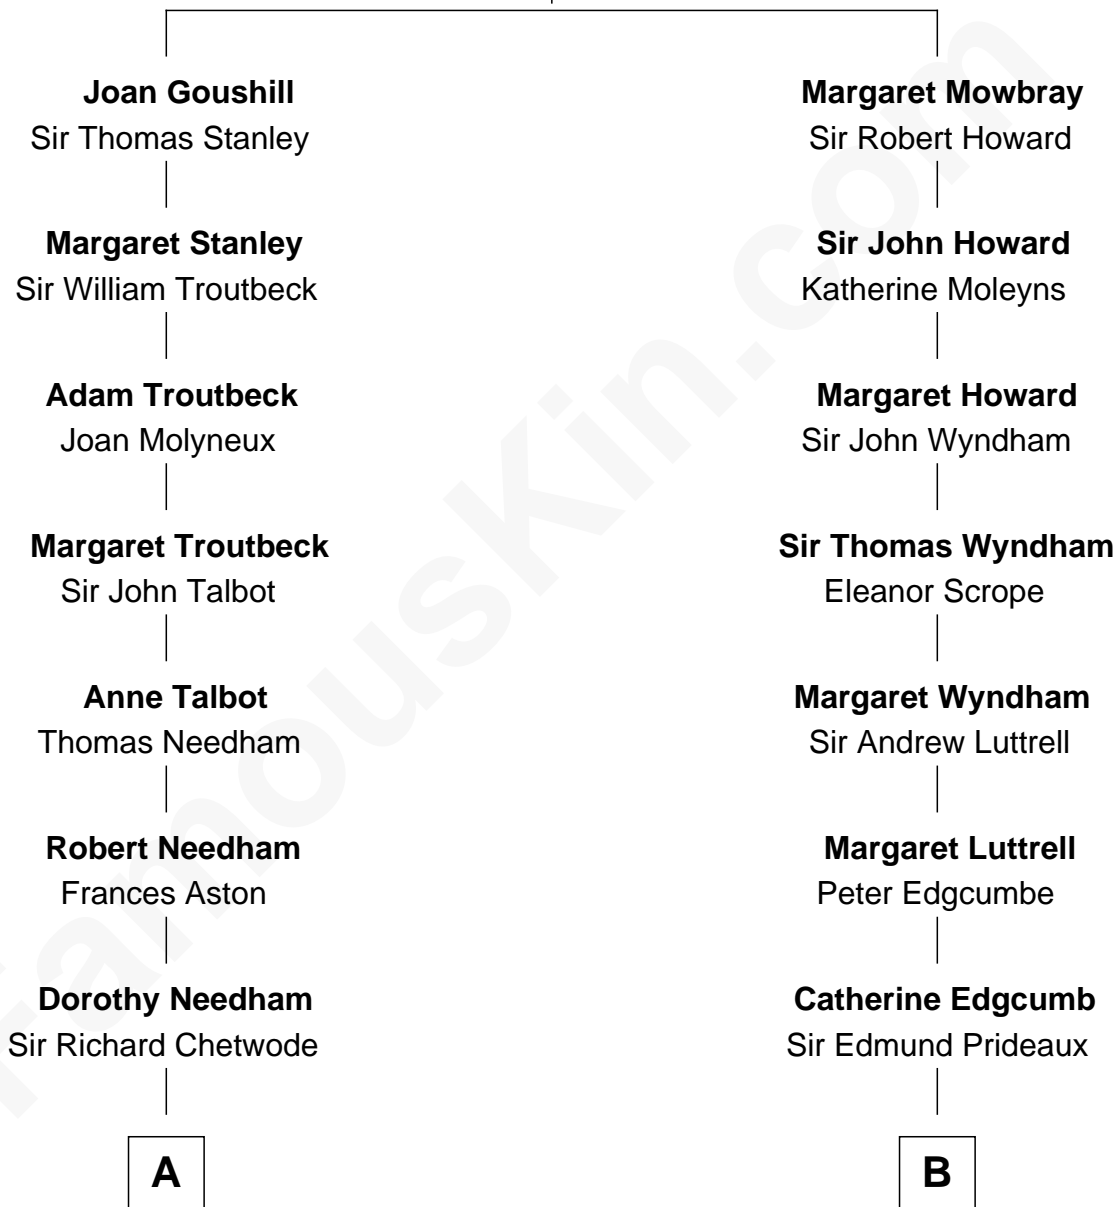

FamousKin.com Relationship Chart of

Dick Clark

Radio and TV Host

17th cousin 1 time removed of

Guy Ritchie

British Filmmaker

Elizabeth Fitzalan

with husband
Sir Robert Goushill

with husband
Sir Thomas Mowbray

C

John Vivian Ritchie
Amber Mary Parkinson

Guy Ritchie
British Filmmaker

FamousKin.com