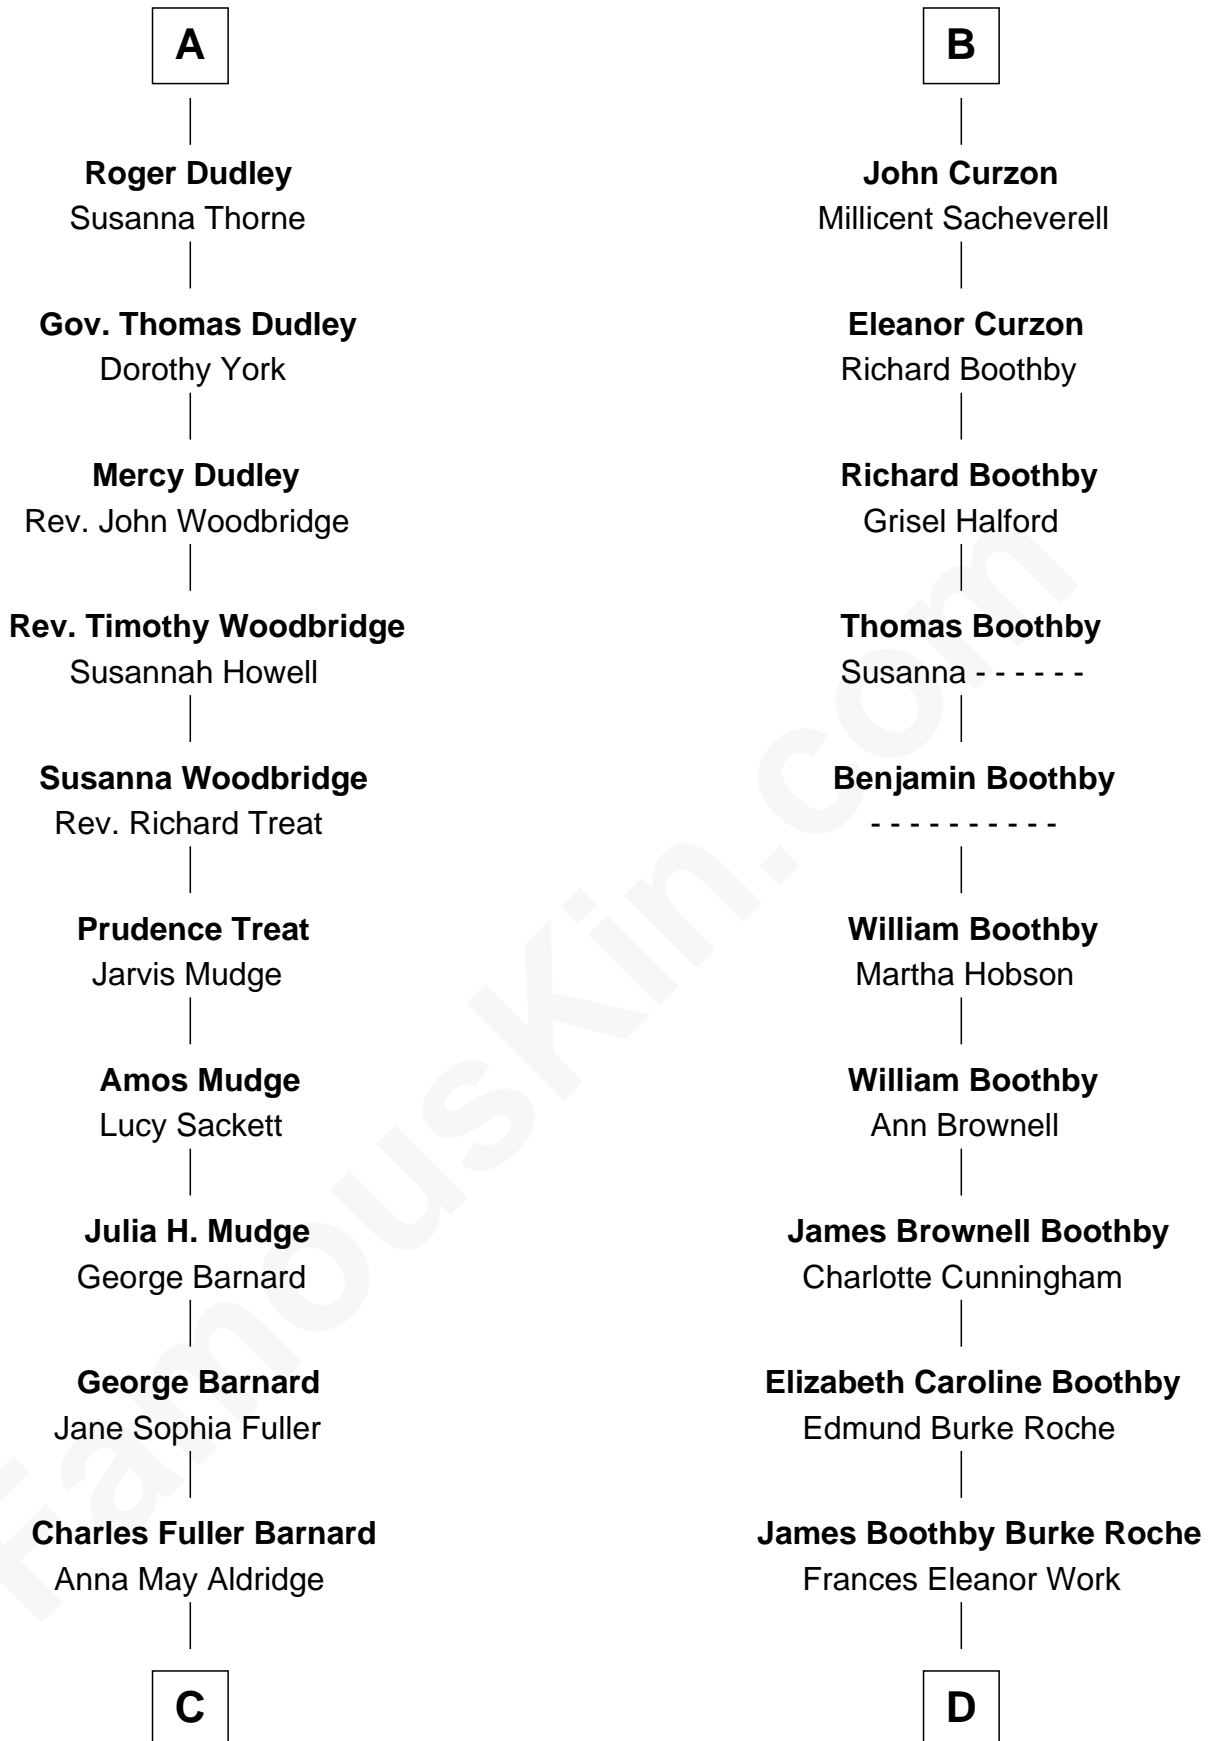

FamousKin.com Relationship Chart of

Dick Clark

Radio and TV Host

18th cousin 2 times removed of

Oliver Platt

Movie Actor

Edward III, King of England

Philippa of Hainault