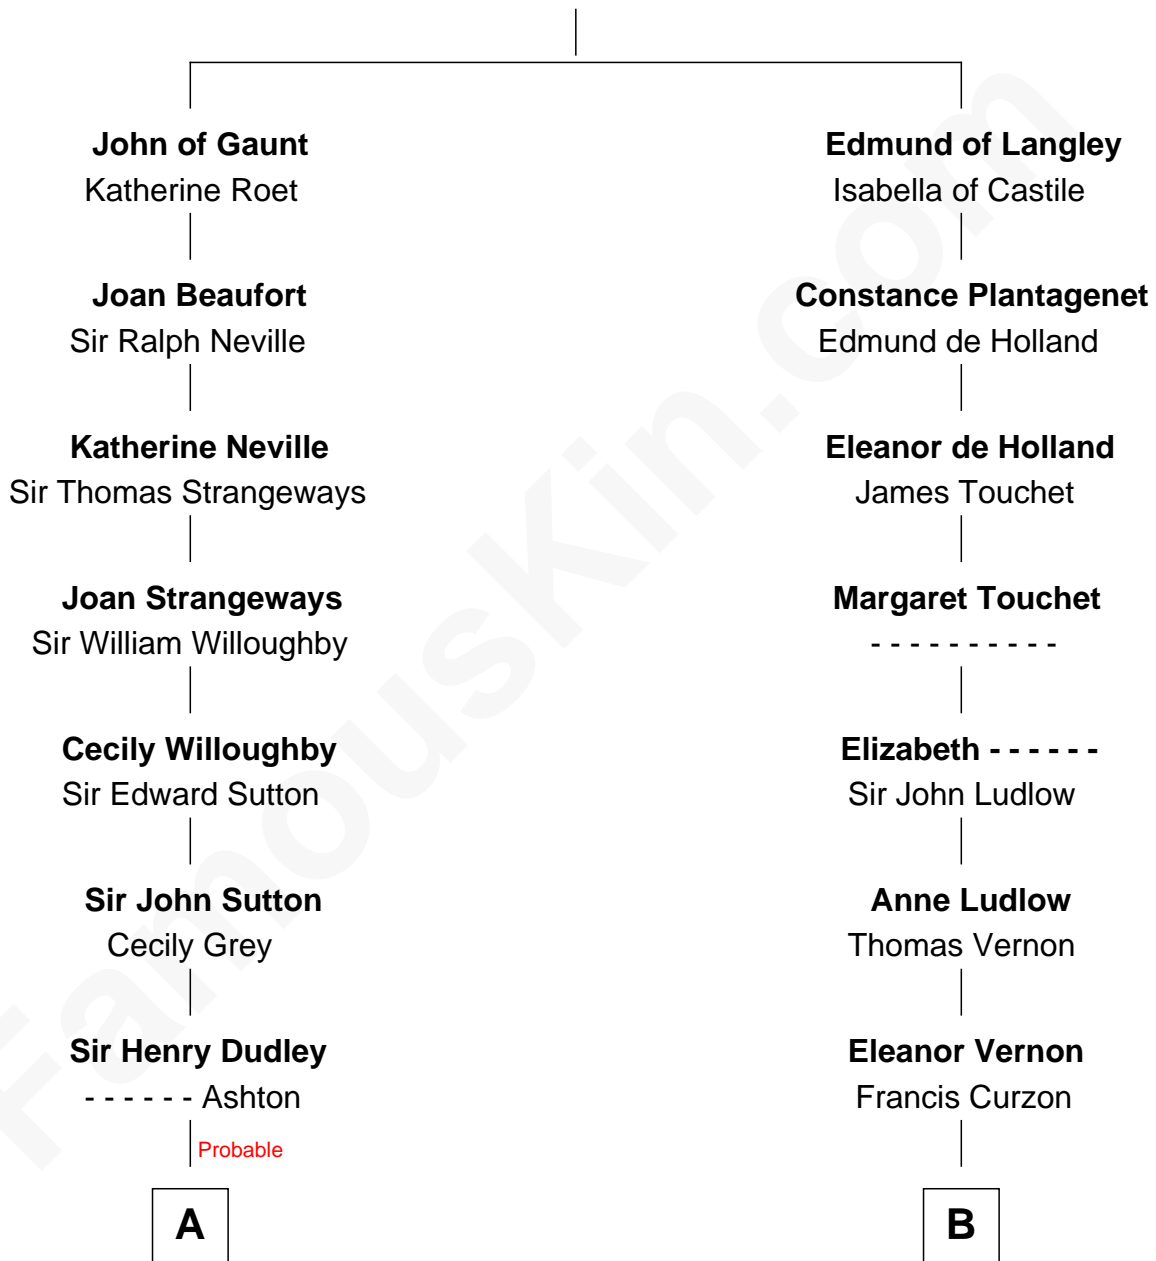

FamousKin.com Relationship Chart of

Dick Clark

Radio and TV Host

18th cousin 2 times removed of

Oliver Platt

Movie Actor

Edward III, King of England

Philippa of Hainault

C

Julia Fuller Barnard
Richard Augustus Clark

Dick Clark
Radio and TV Host

D

Cynthia Burke Roche
Arthur Scott Burden

Eileen Burden
Walter Maynard

Sheila Maynard
Nicholas Platt

Oliver Platt
Movie Actor