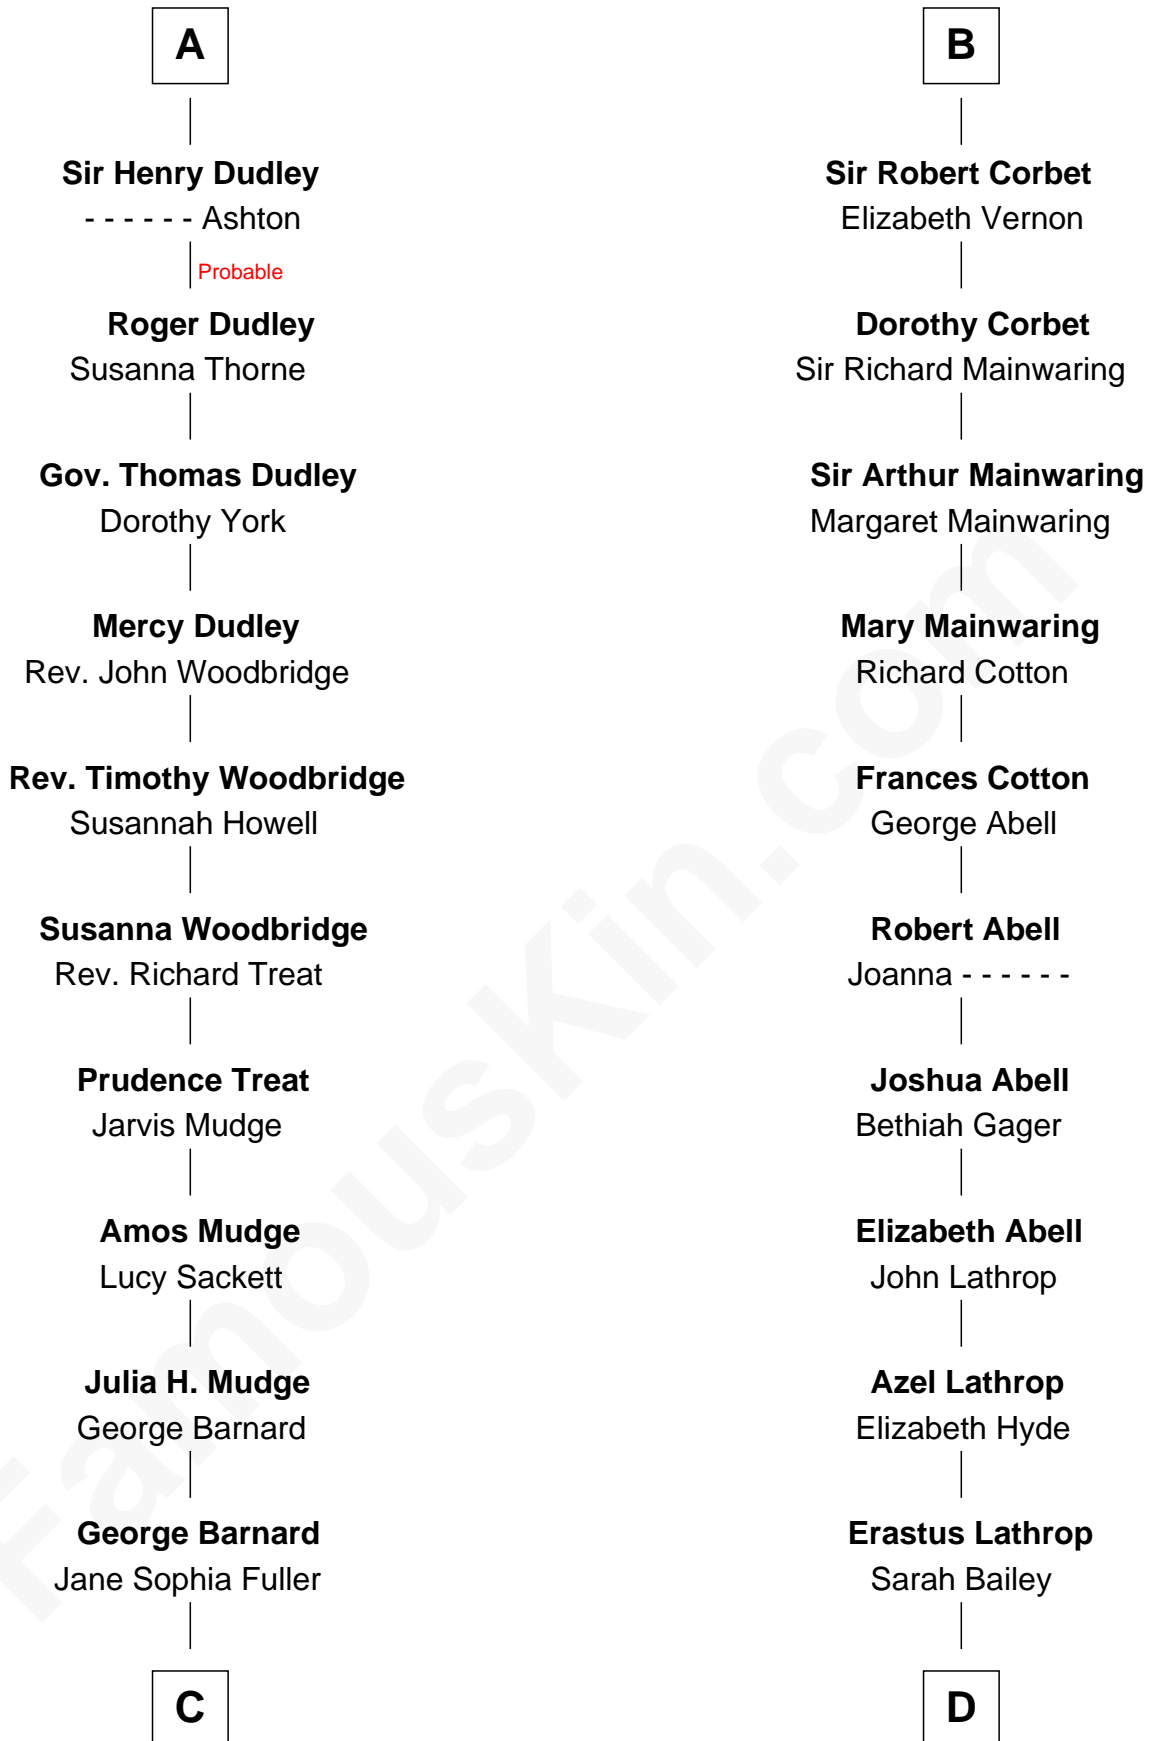

FamousKin.com Relationship Chart of

Dick Clark

Radio and TV Host

18th cousin 1 time removed of

C. W. Post

Founder of Post Cereals

C

Charles Fuller Barnard

Anna May Aldridge

Julia Fuller Barnard

Richard Augustus Clark

Dick Clark

Radio and TV Host

D

Caroline Cushman Lathrop

Charles Rollin Post