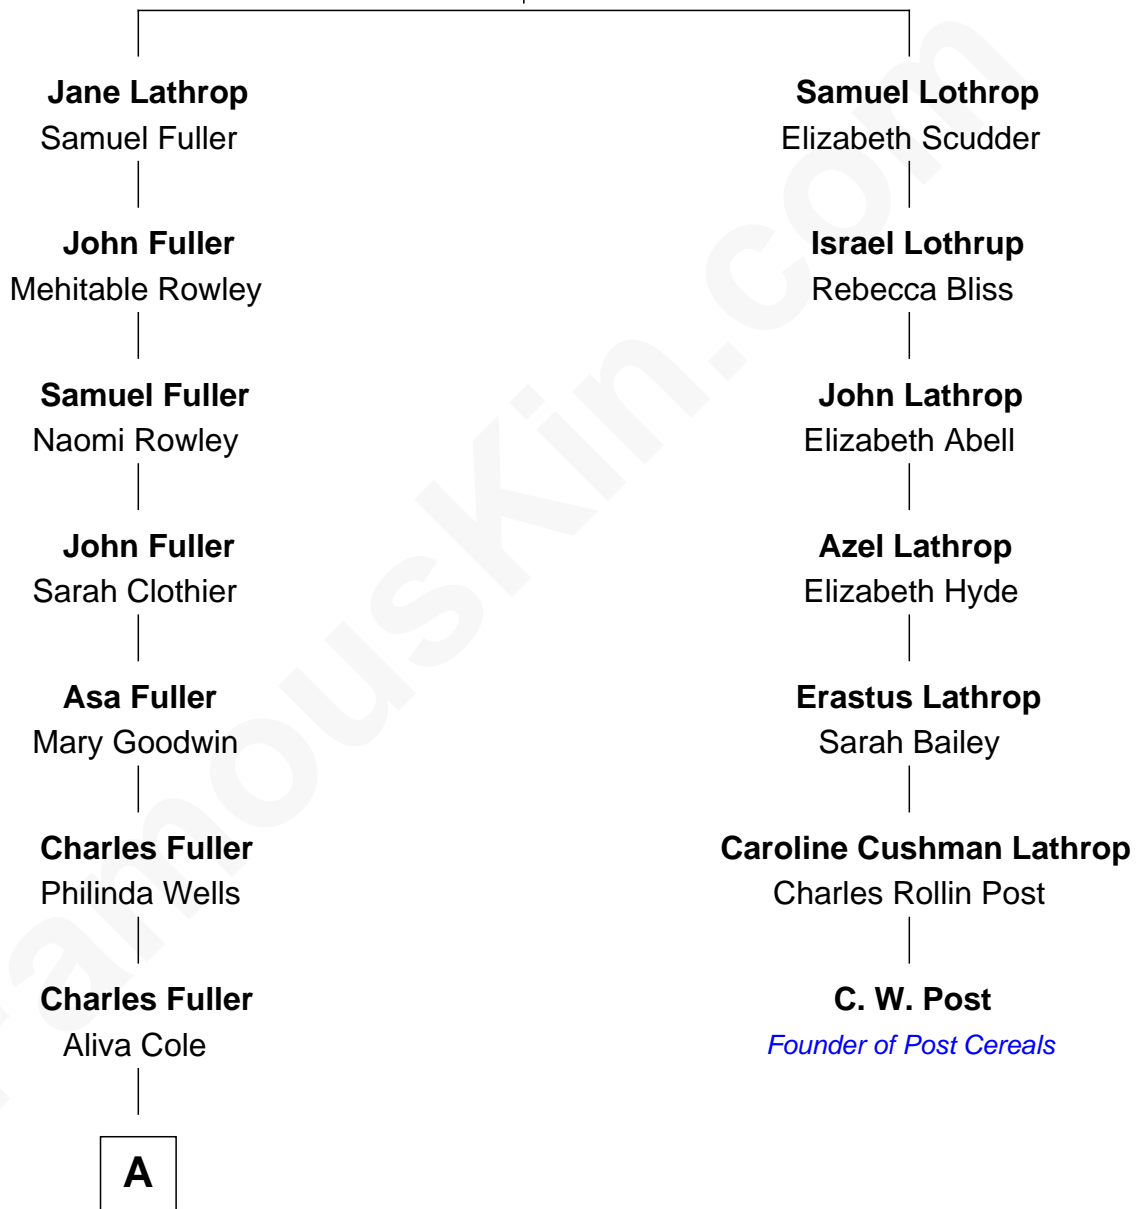

FamousKin.com Relationship Chart of

Dick Clark

Radio and TV Host

6th cousin 4 times removed of

C. W. Post

Founder of Post Cereals

John Lothrop
Hannah House

A

—
Jane Sophia Fuller

George Barnard

—
Charles Fuller Barnard

Anna May Aldridge

—
Julia Fuller Barnard

Richard Augustus Clark

—
Dick Clark

Radio and TV Host