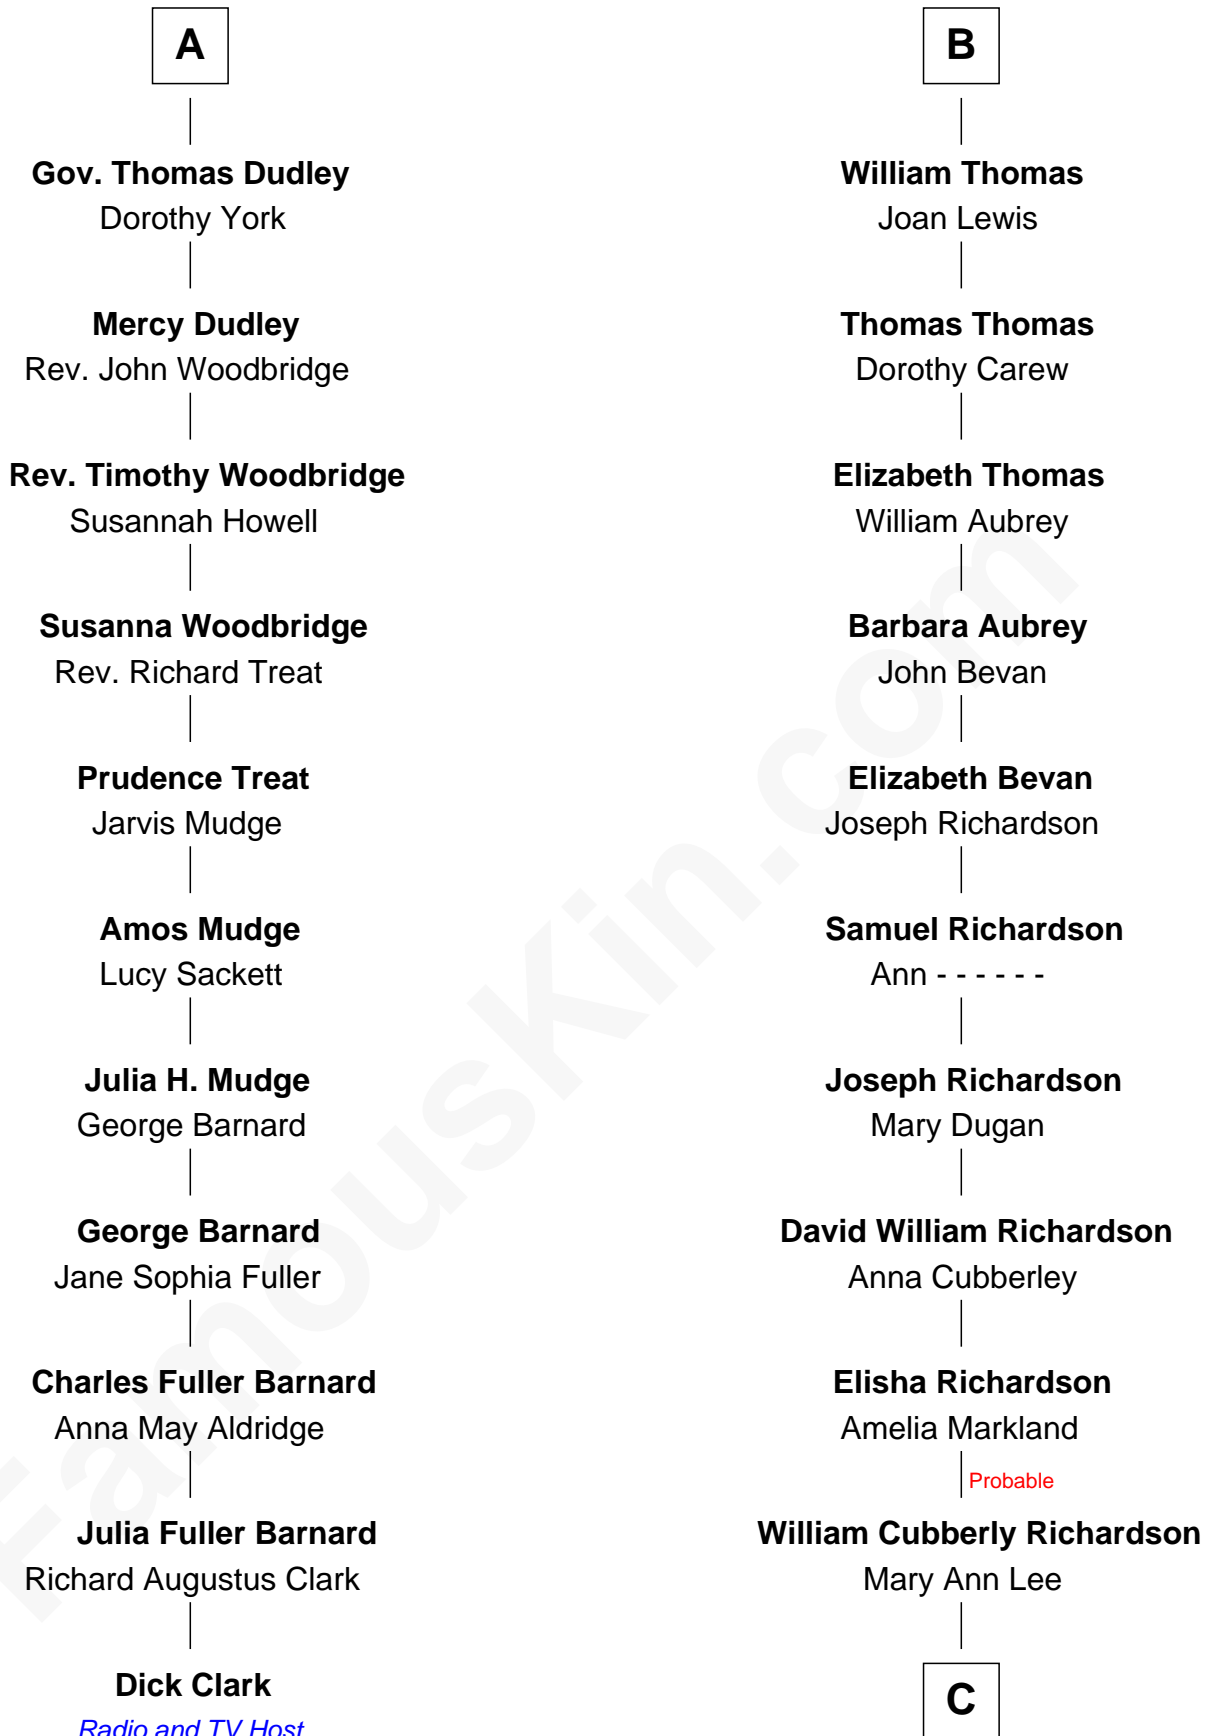

FamousKin.com Relationship Chart of

Dick Clark

Radio and TV Host

17th cousin 3 times removed of

Sally Ride

1st American Woman in Space

John of Gaunt

Katherine Roet

C

Charles Everroad Richardson

Blanche Gibson

Jennie Mae Richardson

Thomas Vernam Ride

Dale Burdell Ride

Carol Joyce Anderson

Sally Ride

1st American Woman in Space

FamousKin.com