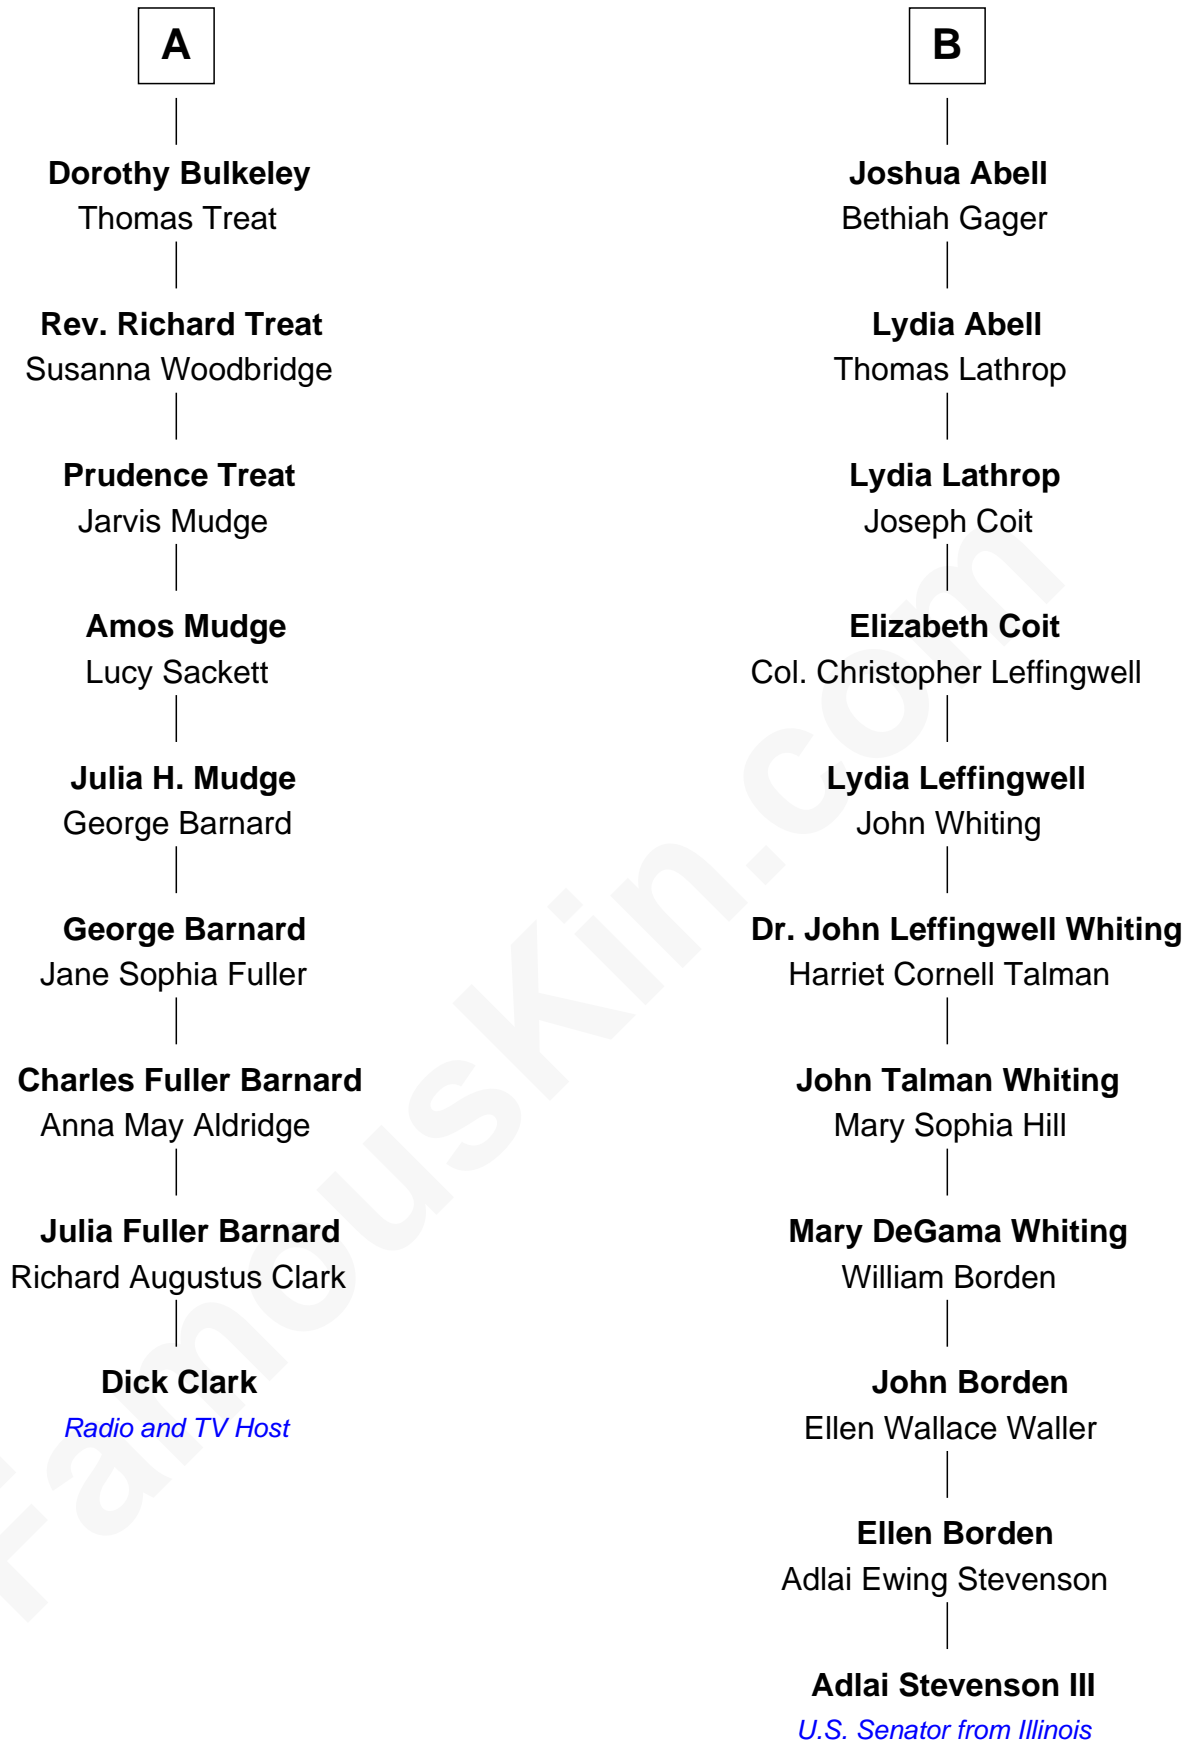

FamousKin.com Relationship Chart of

Dick Clark

Radio and TV Host

15th cousin 2 times removed of

Adlai Stevenson III

U.S. Senator from Illinois

Dick Clark photo by [Alan Light](#) (CC BY 2.0)