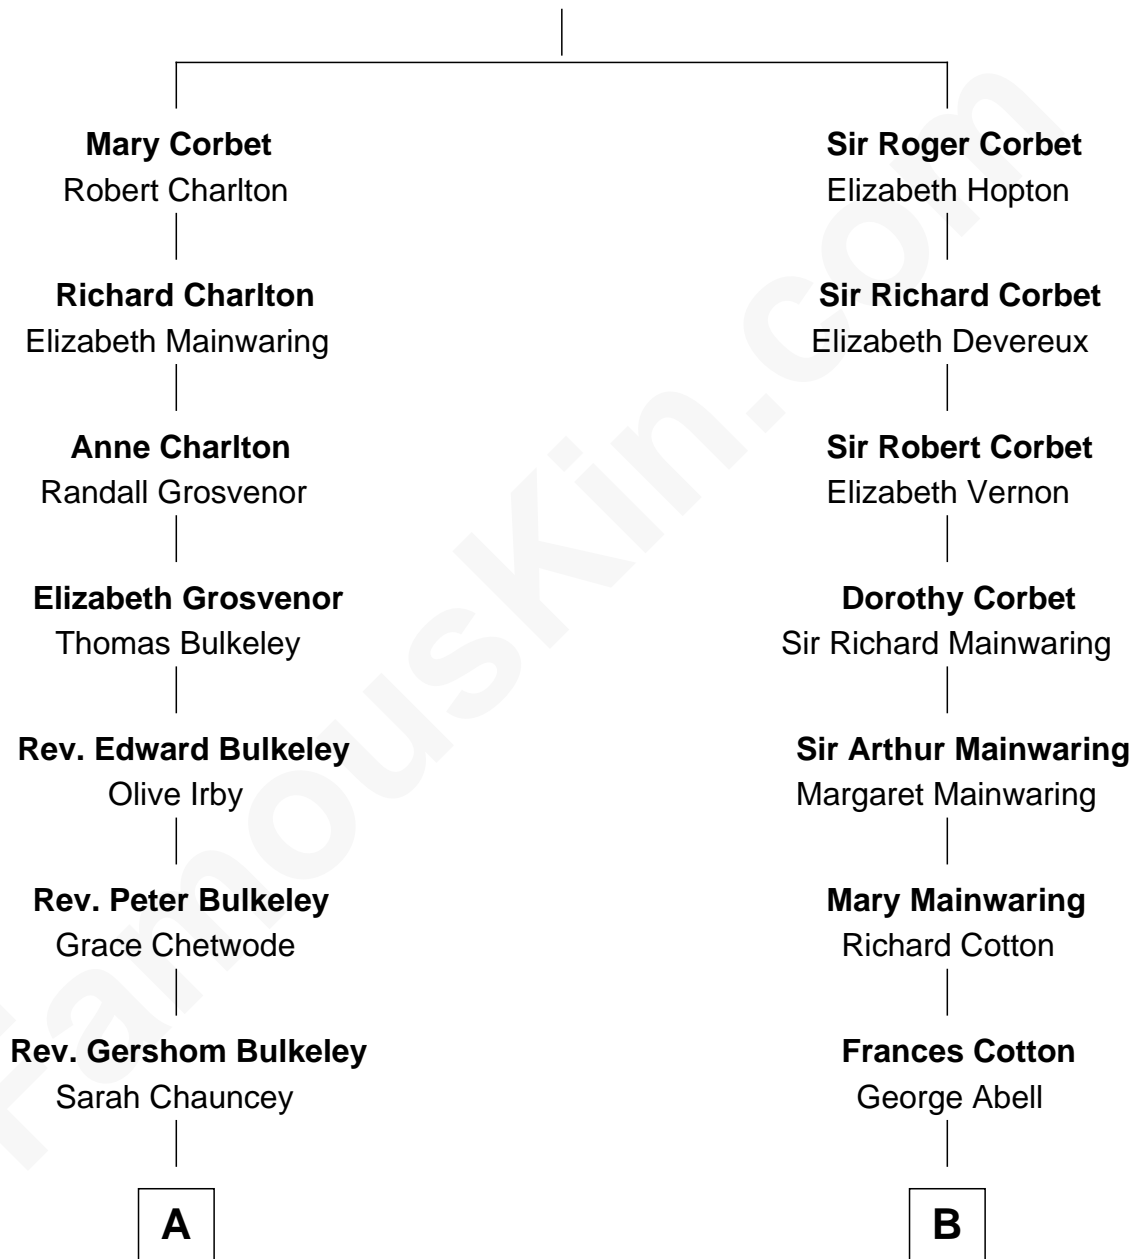

# FamousKin.com Relationship Chart of

**Dick Clark**

*Radio and TV Host*

15th cousin 3 times removed of

**Adlai Stevenson III**

*U.S. Senator from Illinois*

**Sir Robert Corbet**

Margaret - - - - -

C

Ellen Borden

Adlai Ewing Stevenson

Adlai Stevenson III

*U.S. Senator from Illinois*

FamousKin.com