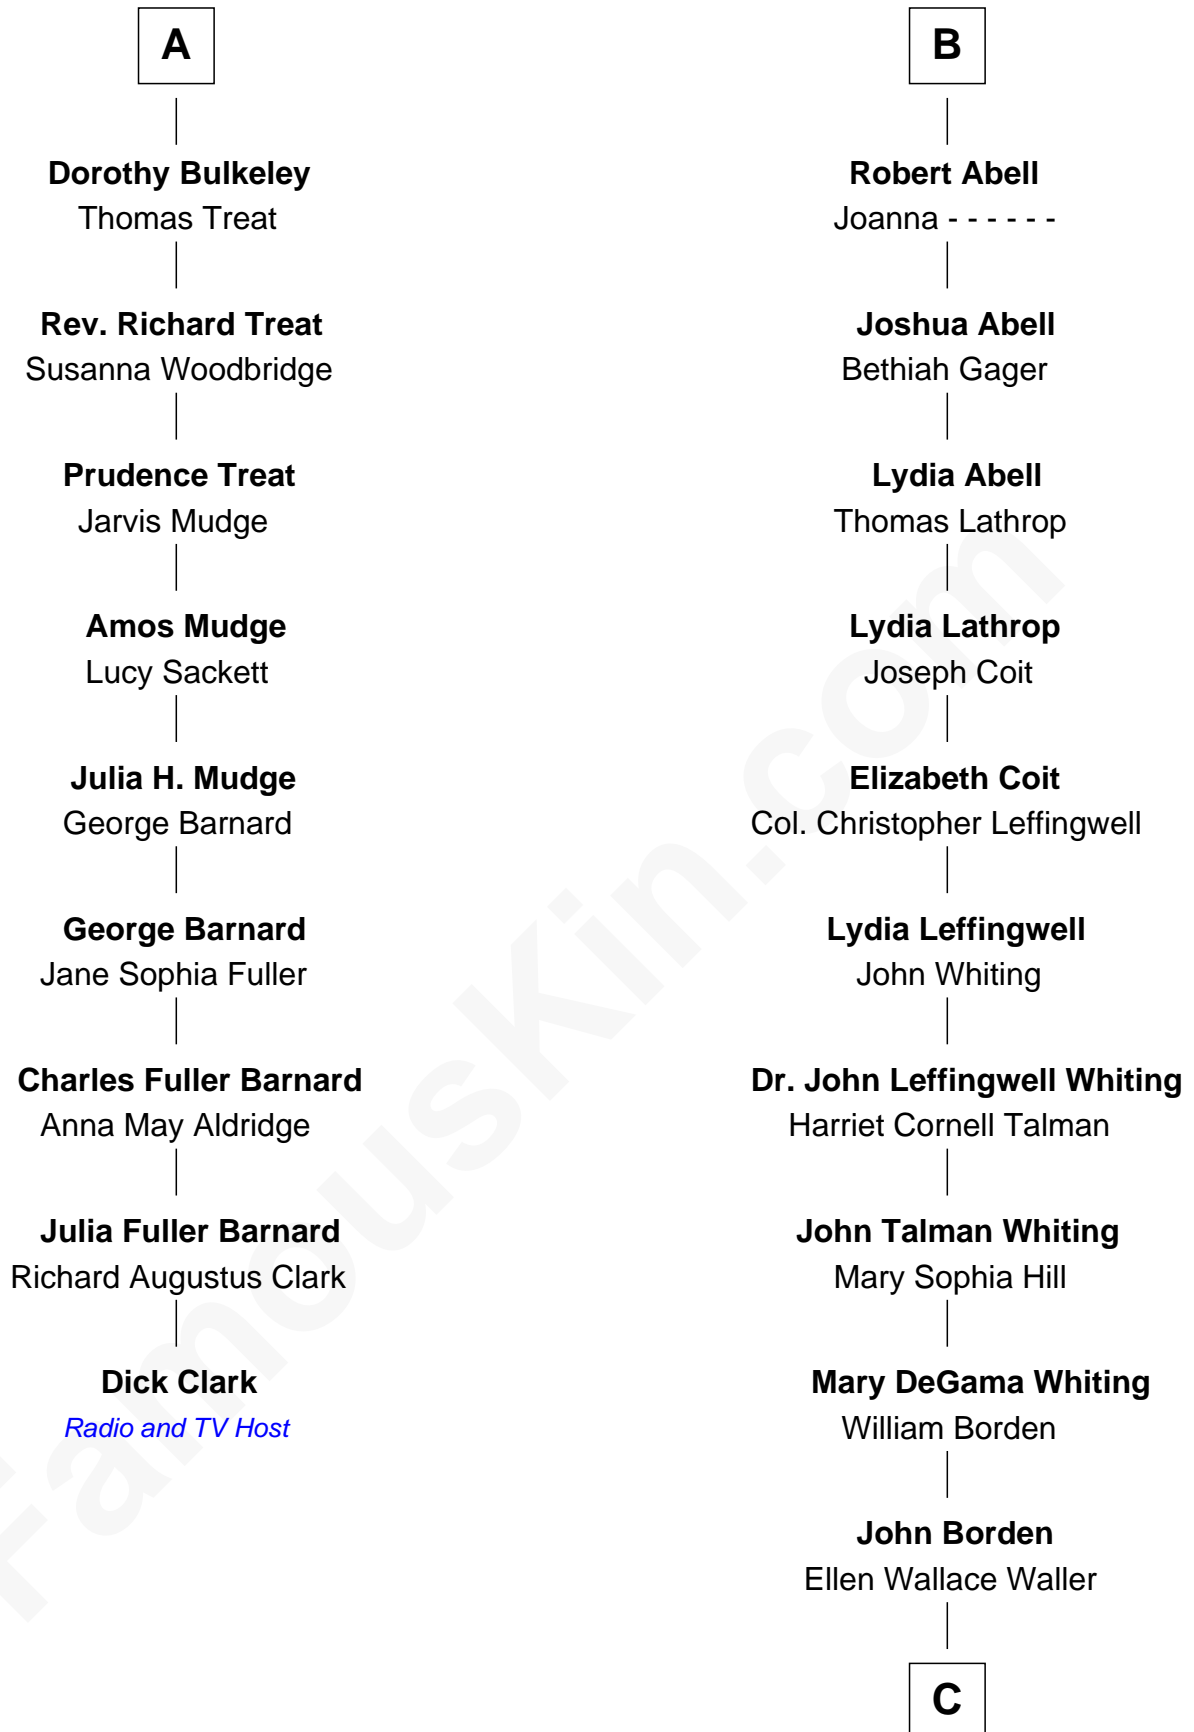

# FamousKin.com Relationship Chart of

**Dick Clark**

*Radio and TV Host*

15th cousin 3 times removed of

**Adlai Stevenson III**

*U.S. Senator from Illinois*

**Sir Robert Corbet**

Margaret - - - - -

C

Ellen Borden

Adlai Ewing Stevenson

Adlai Stevenson III

*U.S. Senator from Illinois*

FamousKin.com