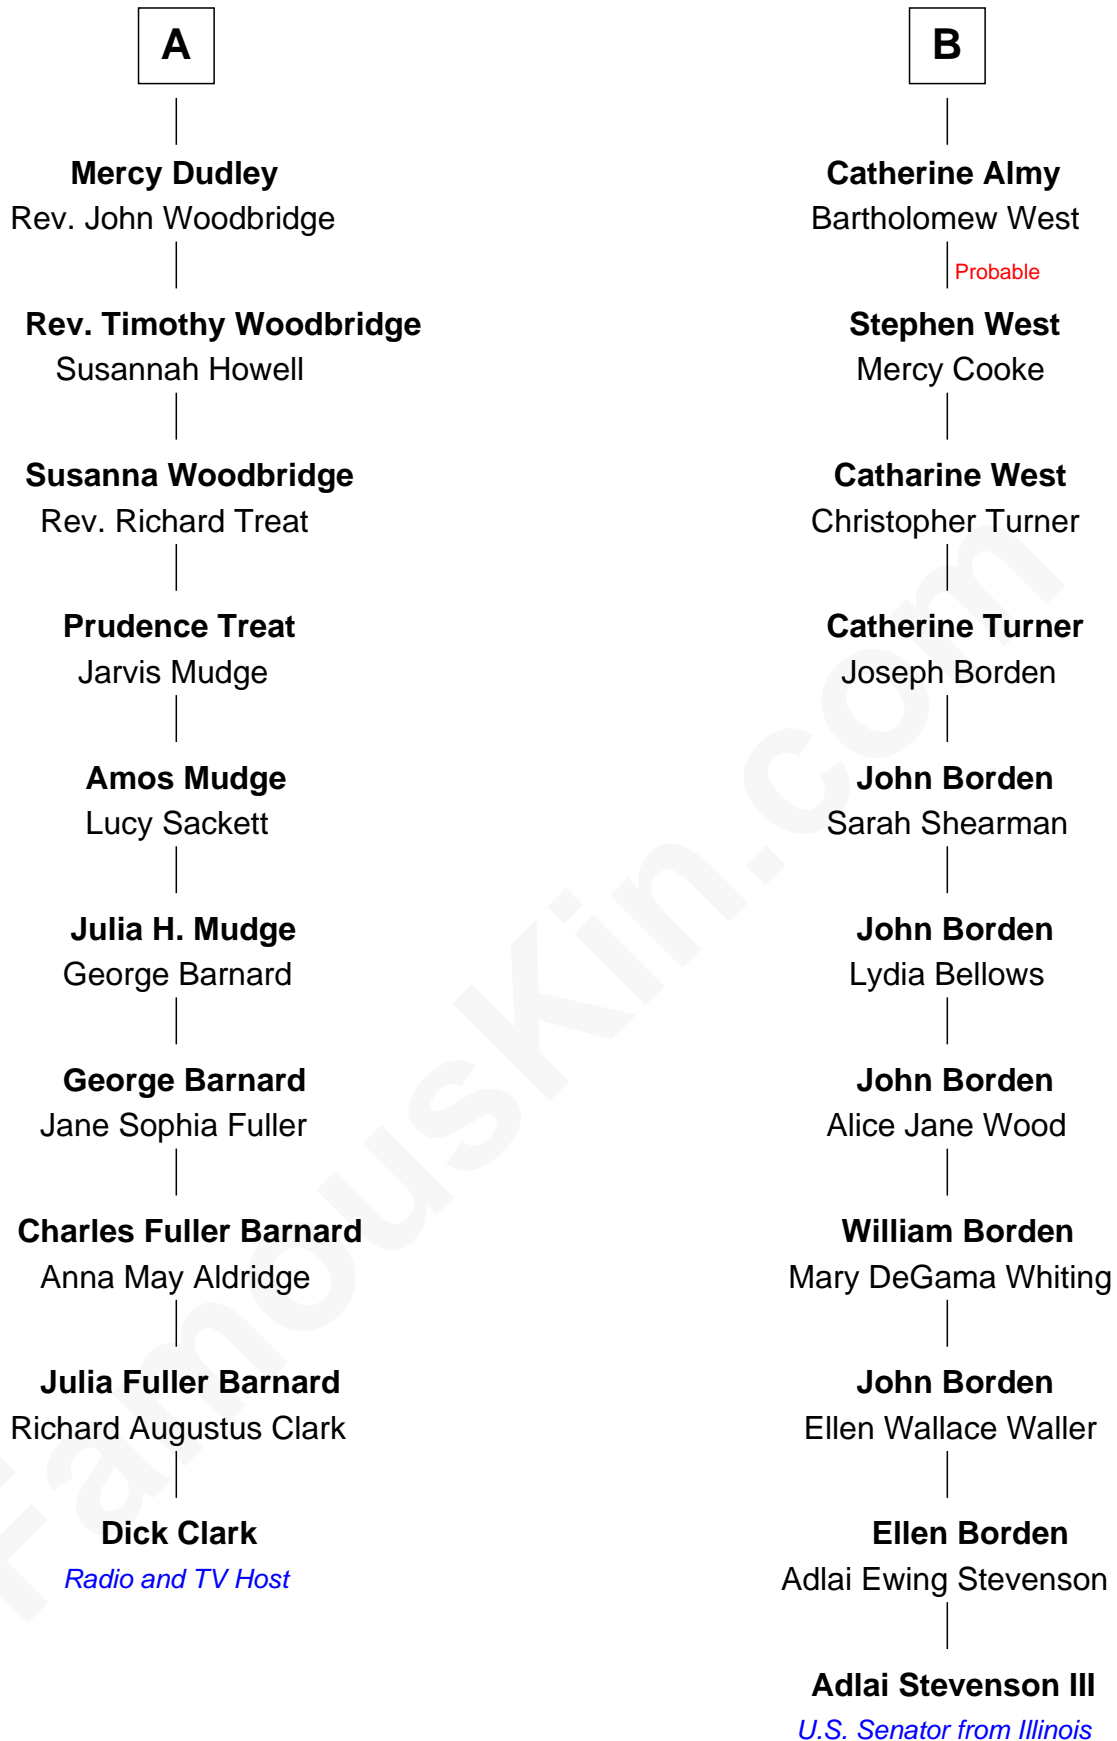

# FamousKin.com Relationship Chart of

**Dick Clark**

*Radio and TV Host*

16th cousin 1 time removed of

**Adlai Stevenson III**

*U.S. Senator from Illinois*

**Richard Woodville**

Joan Bedlisgate

**Sir Richard Woodville**  
Jacquetta of Luxembourg

**Elizabeth Woodville**

Sir John Grey

**Thomas Grey**  
Cecily Bonville

**Cecily Grey**  
Sir John Sutton

**Sir Henry Dudley**  
----- Ashton

Probable

**Roger Dudley**  
Susanna Thorne

**Gov. Thomas Dudley**  
Dorothy York

**A**

**Joan Woodville**

William Haute

**Alice Haute**

Sir John Fogge

**Margaret Fogge**  
Sir Humphrey Stafford

**Sir Humphrey Stafford**  
Margaret Tame

**Ellen Stafford**  
Thomas Barlow

**Stafford Barlow**  
-----

**Audrey Barlow**  
William Almy

**B**

Dick Clark photo by [Alan Light](#) (CC BY 2.0)