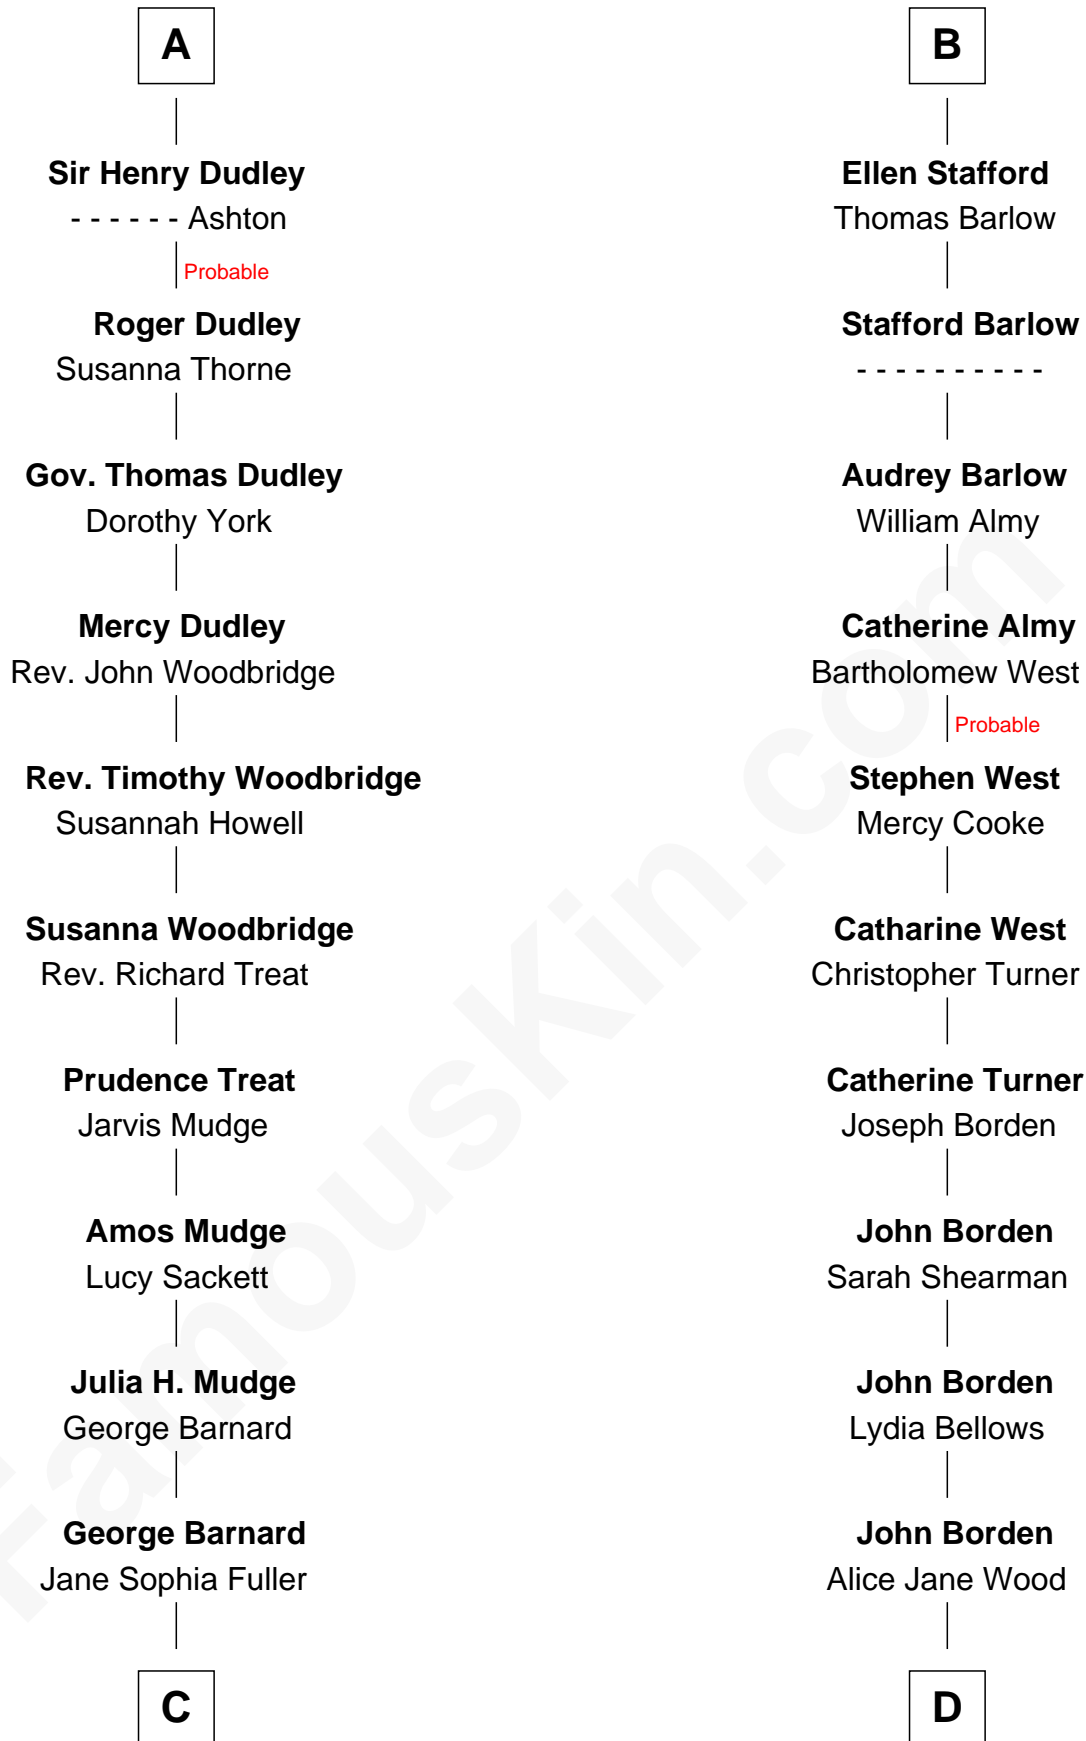

# FamousKin.com Relationship Chart of

**Dick Clark**

*Radio and TV Host*

19th cousin 1 time removed of

**Adlai Stevenson III**

*U.S. Senator from Illinois*

**Ralph de Stafford**

*with wife*  
*Margaret de Audley*

Eleanor Aylesbury

**William Bonville**

Katherine Neville

**Humphrey Stafford**

Katherine Fray

**Cecily Bonville**

Thomas Grey

**Sir Humphrey Stafford**

Margaret Fogge

**Cecily Grey**

Sir John Sutton

**Sir Humphrey Stafford**

Margaret Tame

**A**

**B**

**C**

**Charles Fuller Barnard**

Anna May Aldridge

**Julia Fuller Barnard**

Richard Augustus Clark

**Dick Clark**

*Radio and TV Host*

**D**

**William Borden**