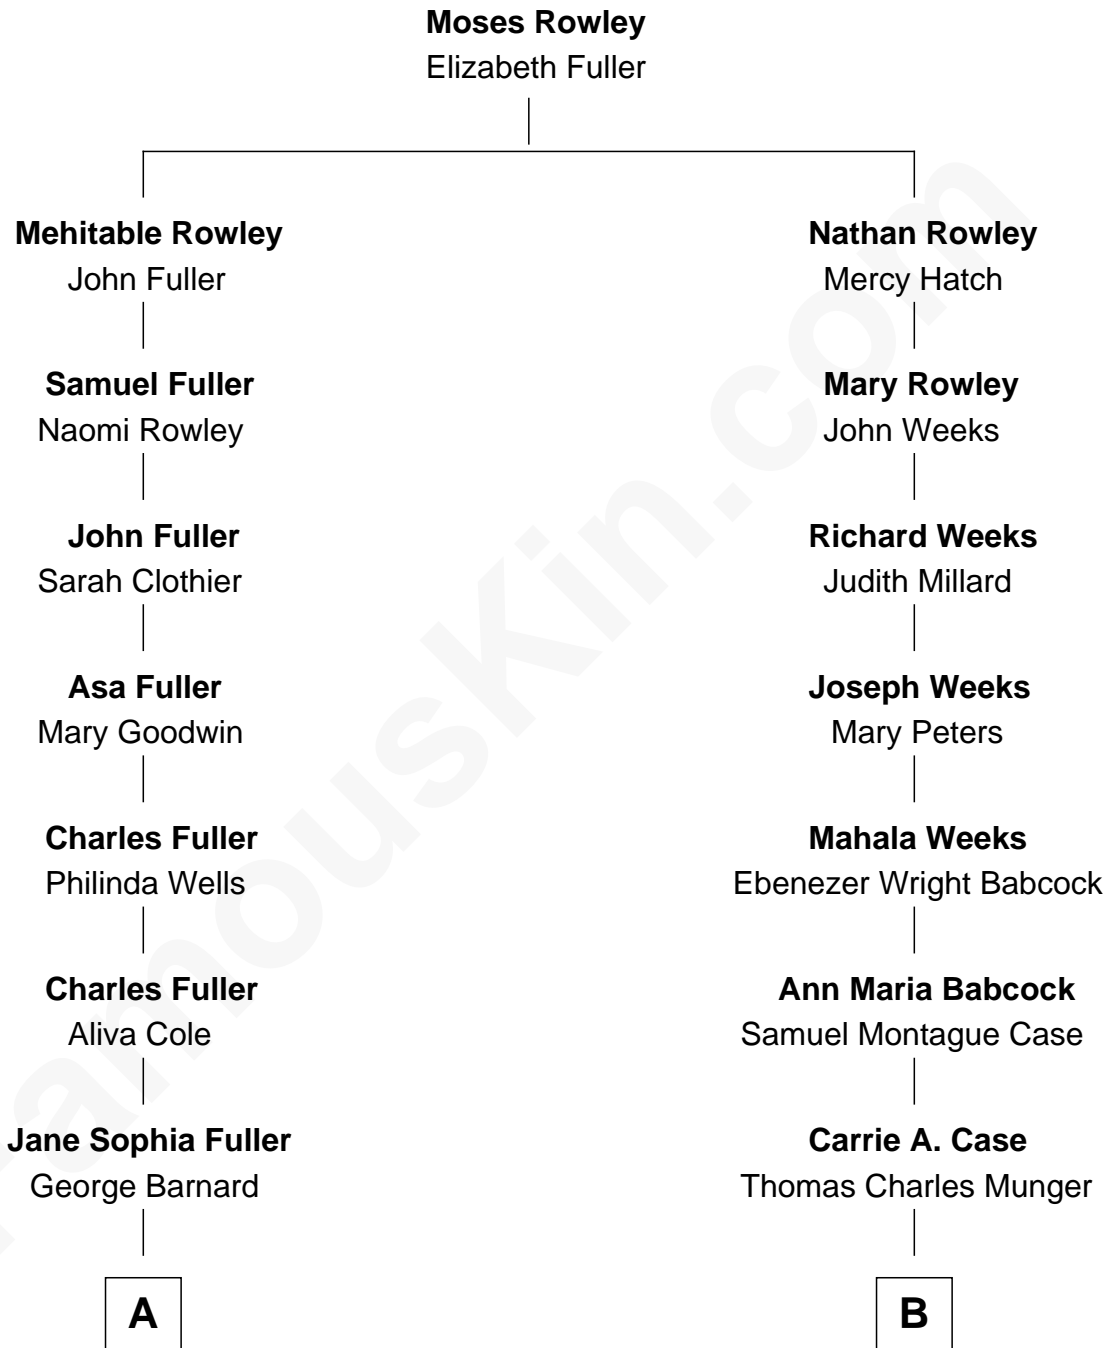

# FamousKin.com Relationship Chart of

**Dick Clark**

*Radio and TV Host*

8th cousin 1 time removed of

**Charlie Munger**

*Vice-Chairman of Berkshire Hathaway*

**A**

**Charles Fuller Barnard**

Anna May Aldridge

**Julia Fuller Barnard**

Richard Augustus Clark

**Dick Clark**

*Radio and TV Host*

**B**

**Alfred Case Munger**

Florence V. Russell