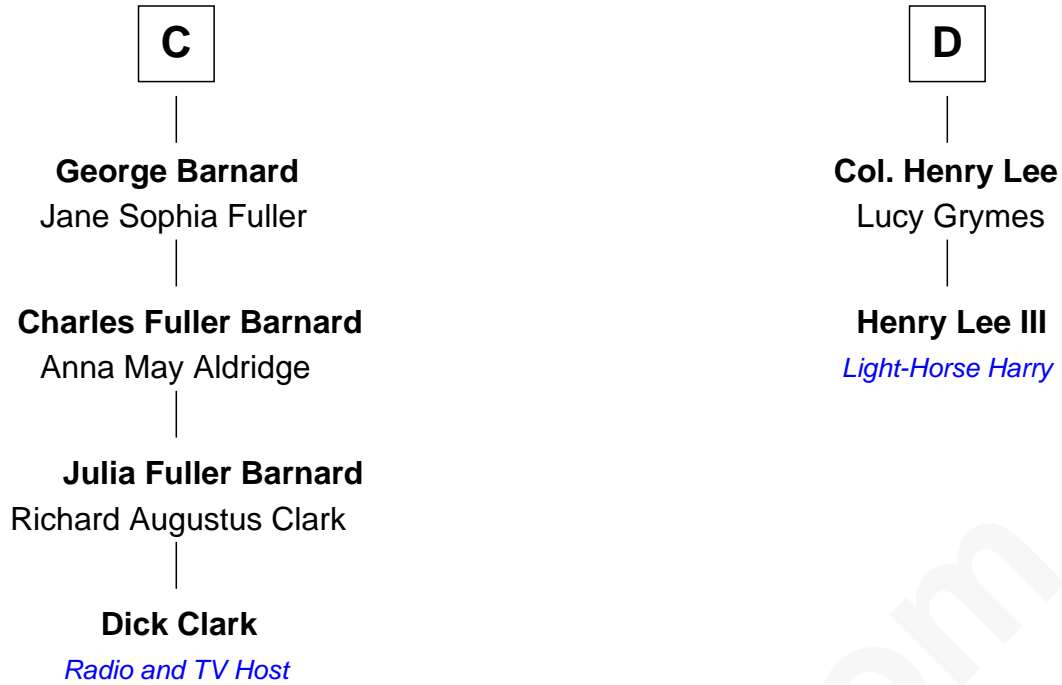

# FamousKin.com Relationship Chart of

**Dick Clark**

*Radio and TV Host*

18th cousin 2 times removed of

**Henry Lee III**

*9th Governor of Virginia*

FamousKin.com