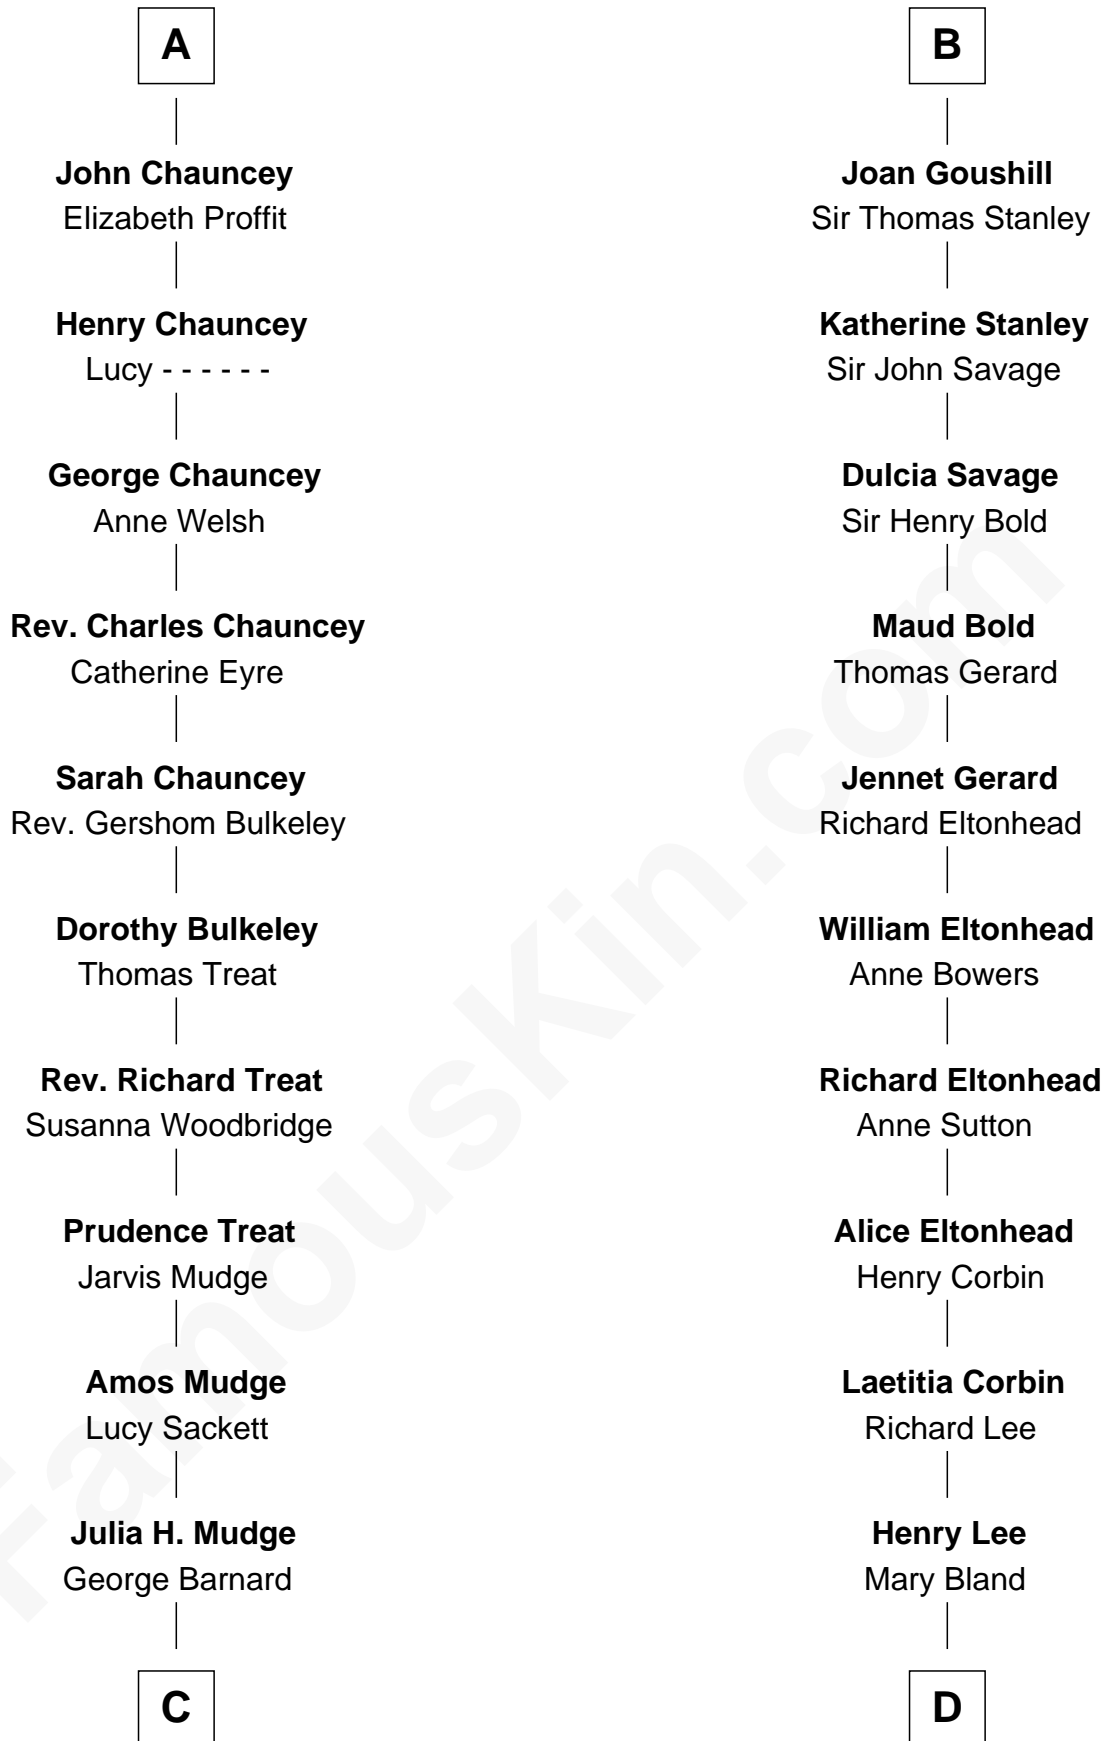

# FamousKin.com Relationship Chart of

**Dick Clark**

*Radio and TV Host*

18th cousin 2 times removed of

**Henry Lee III**

*9th Governor of Virginia*

FamousKin.com